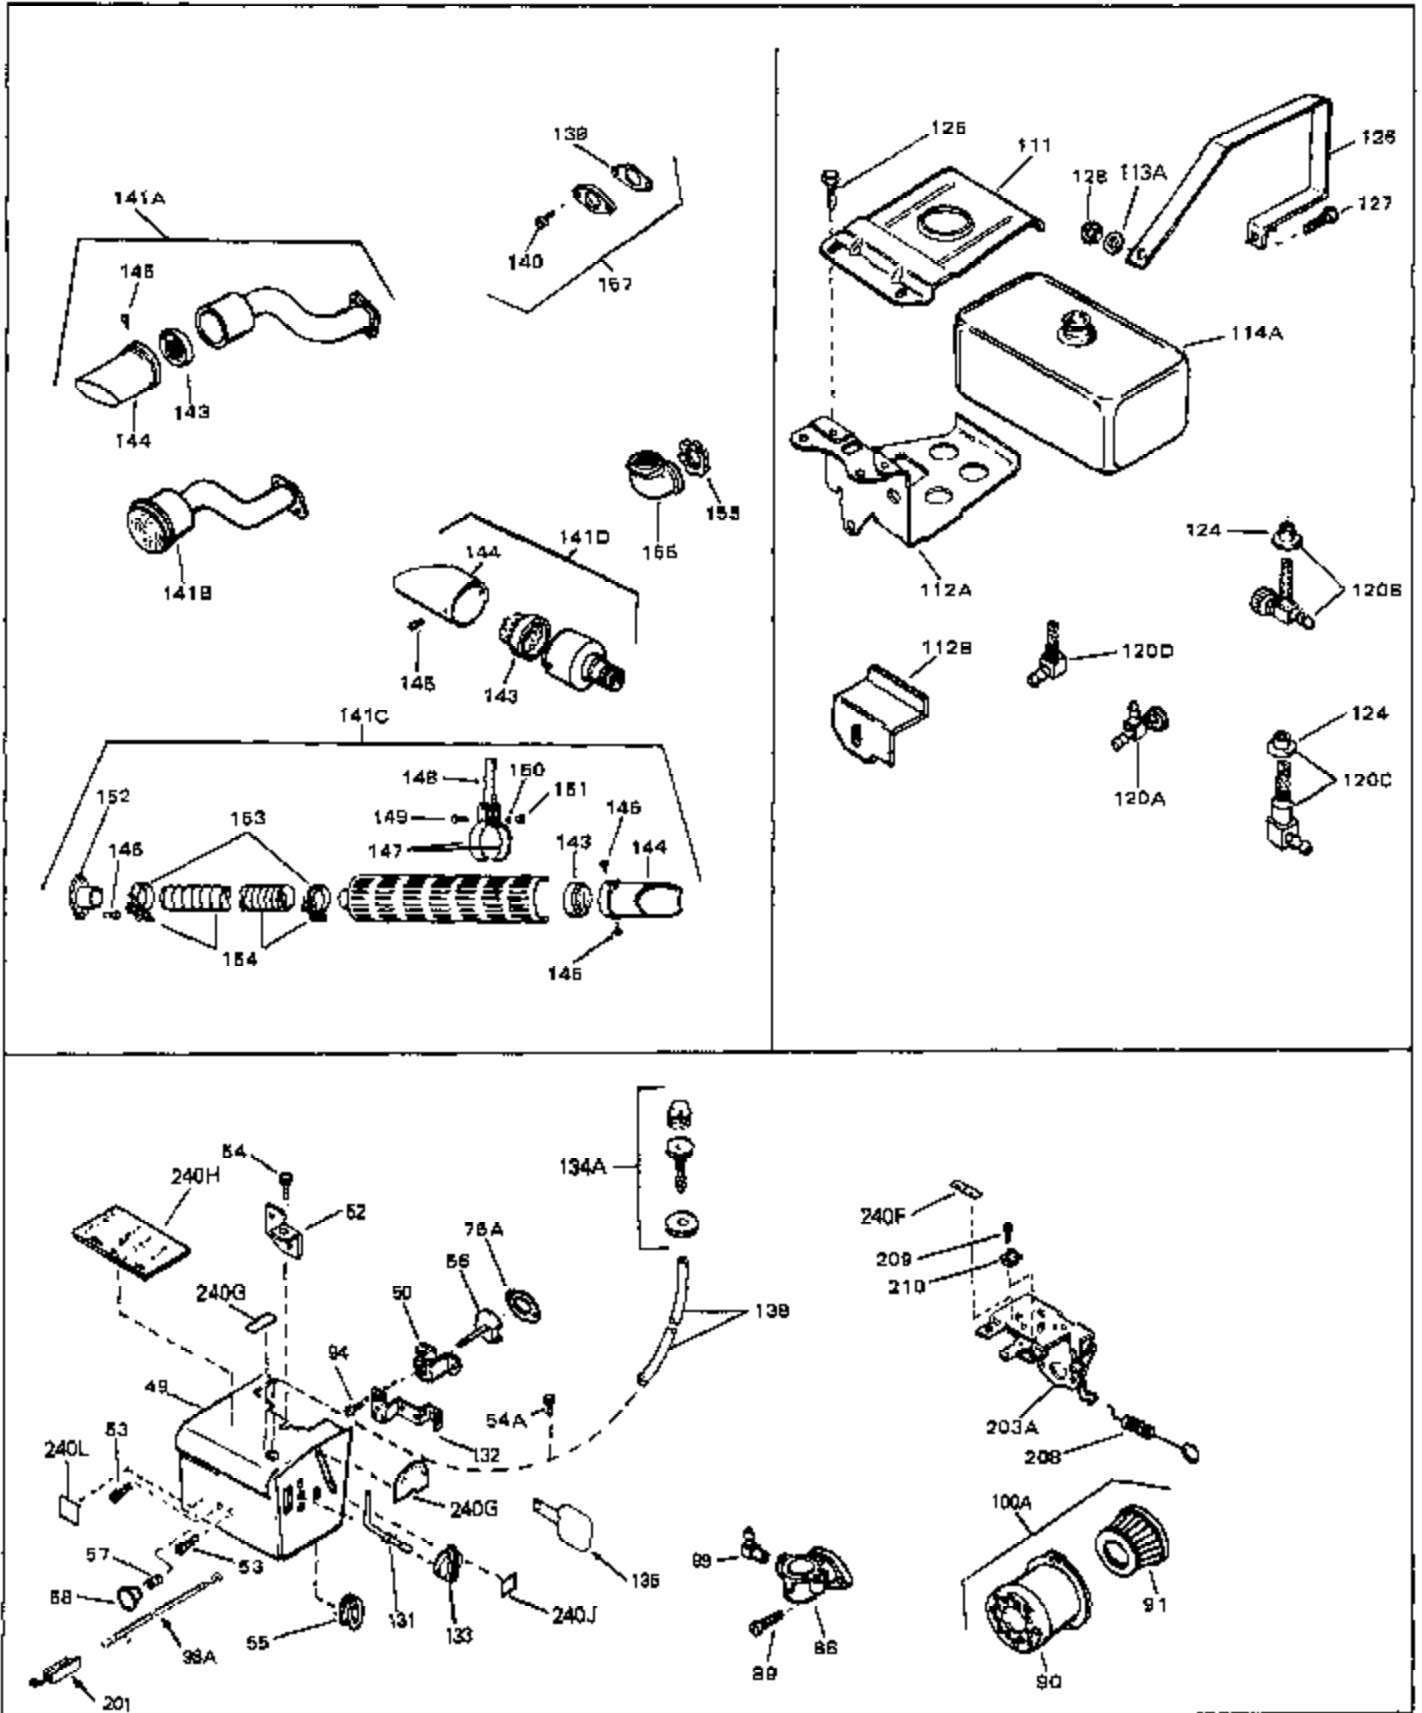

Ref #	Part Number	Qty	Description
90	31715	0	Body, Air cleaner
91	30727	0	Element, Air cleaner
94	28820	0	Screw
100A	730164	0	Cleaner Assy., Air (Paper)
139	33670	0	Gasket, Muffler
140	30063	0	Screw
140	792020	0	Screw, Hex Hd. 1/4-20 x 2-1/4
141D	391026	0	Muffler
157	730165	0	Muffler, Adapter Kit
201	610973	0	Terminal Assy.
209	28942	0	Screw
210	27793	0	Clip, Conduit