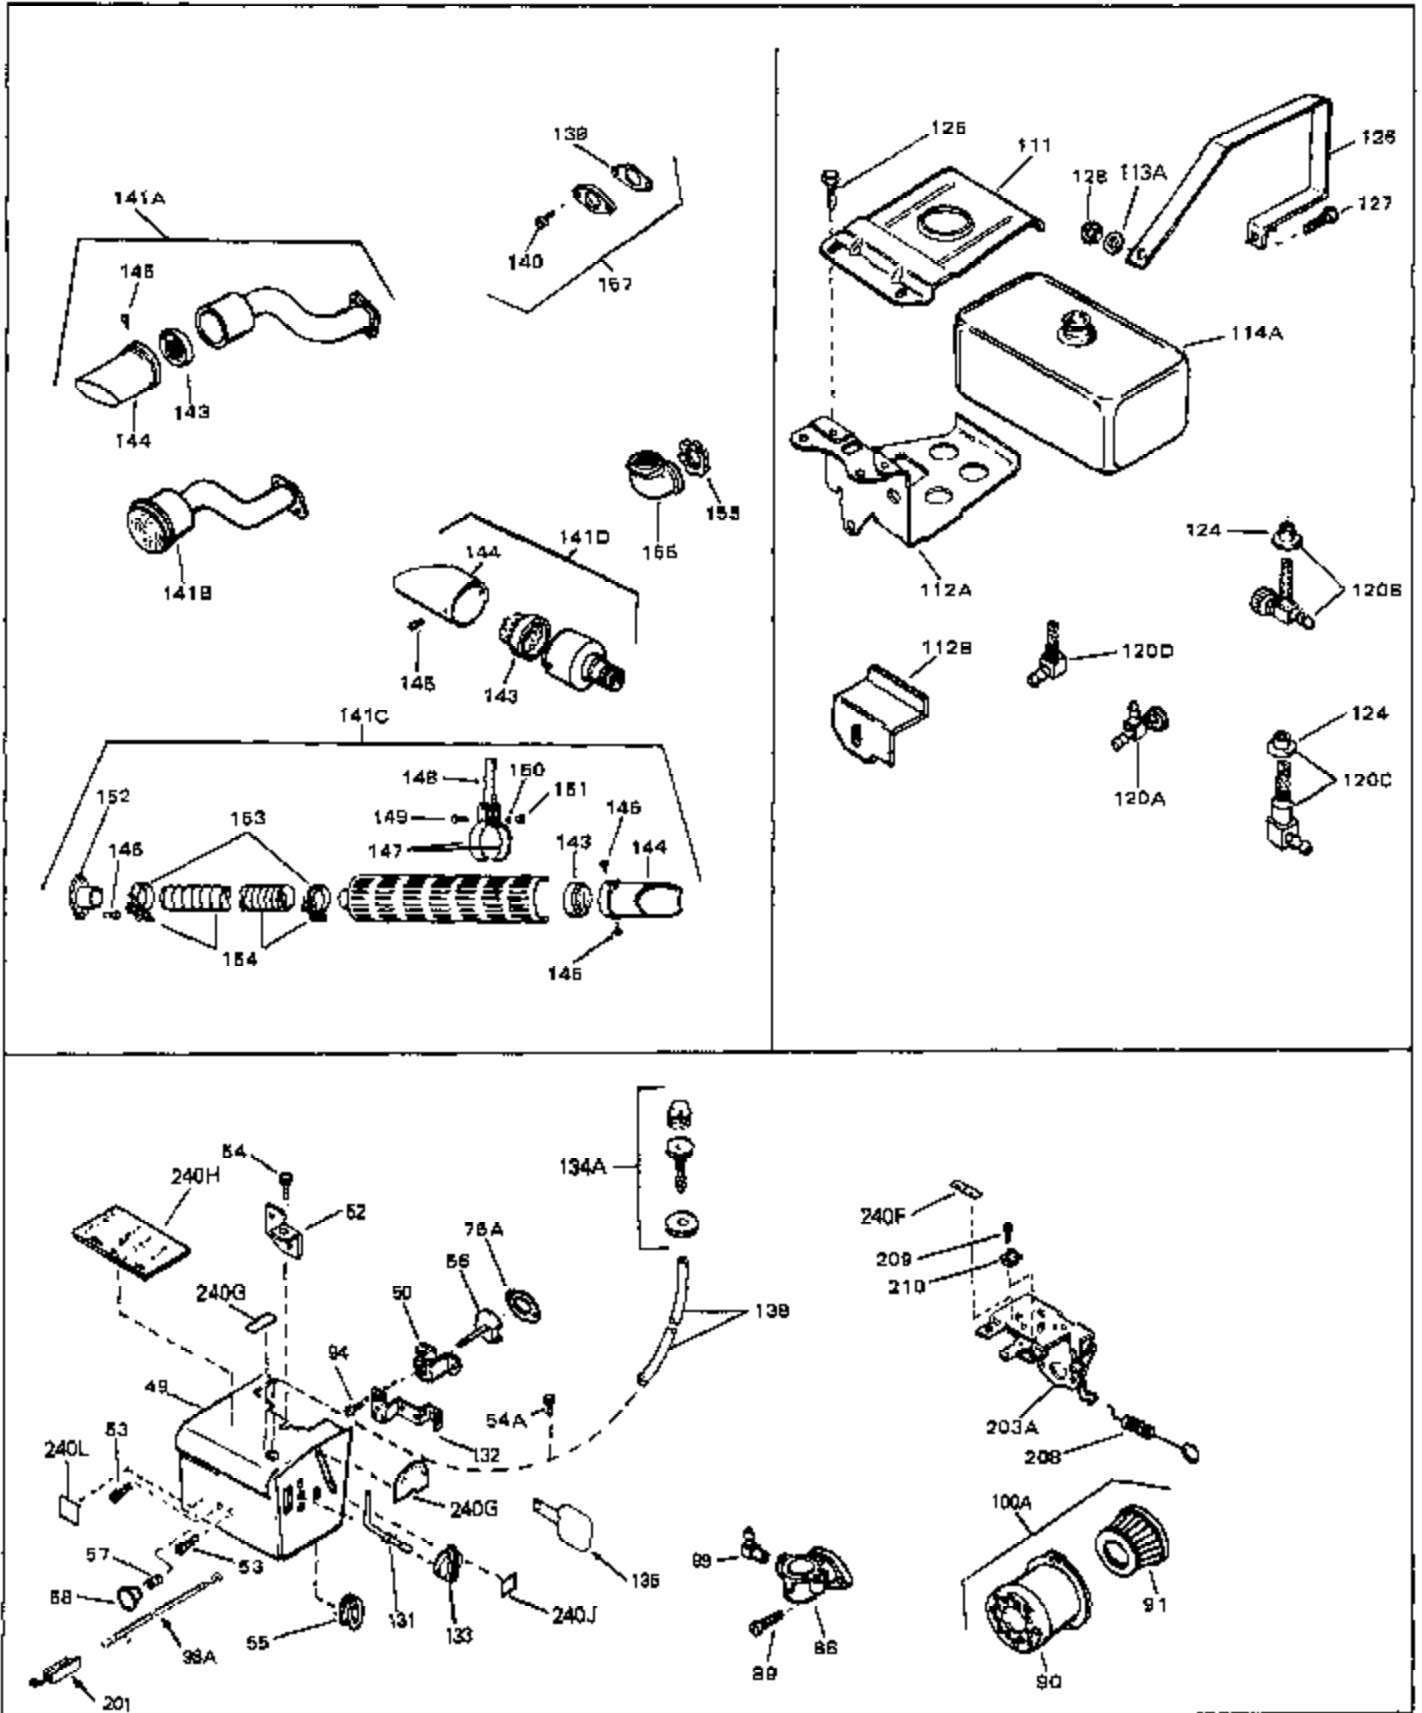

Ref #	Part Number	Qty	Description
90	31715	0	Body, Air cleaner
91	30727	0	Element, Air cleaner
94	28820	0	Screw
100A	730164	0	Cleaner Assy., Air (Paper)
139	33670	0	Gasket, Muffler
140	30063	0	Screw
140	792020	0	Screw, Hex Hd. 1/4-20 x 2-1/4
141D	391026	0	Muffler
157	730165	0	Muffler, Adapter Kit
201	610973	0	Terminal Assy.