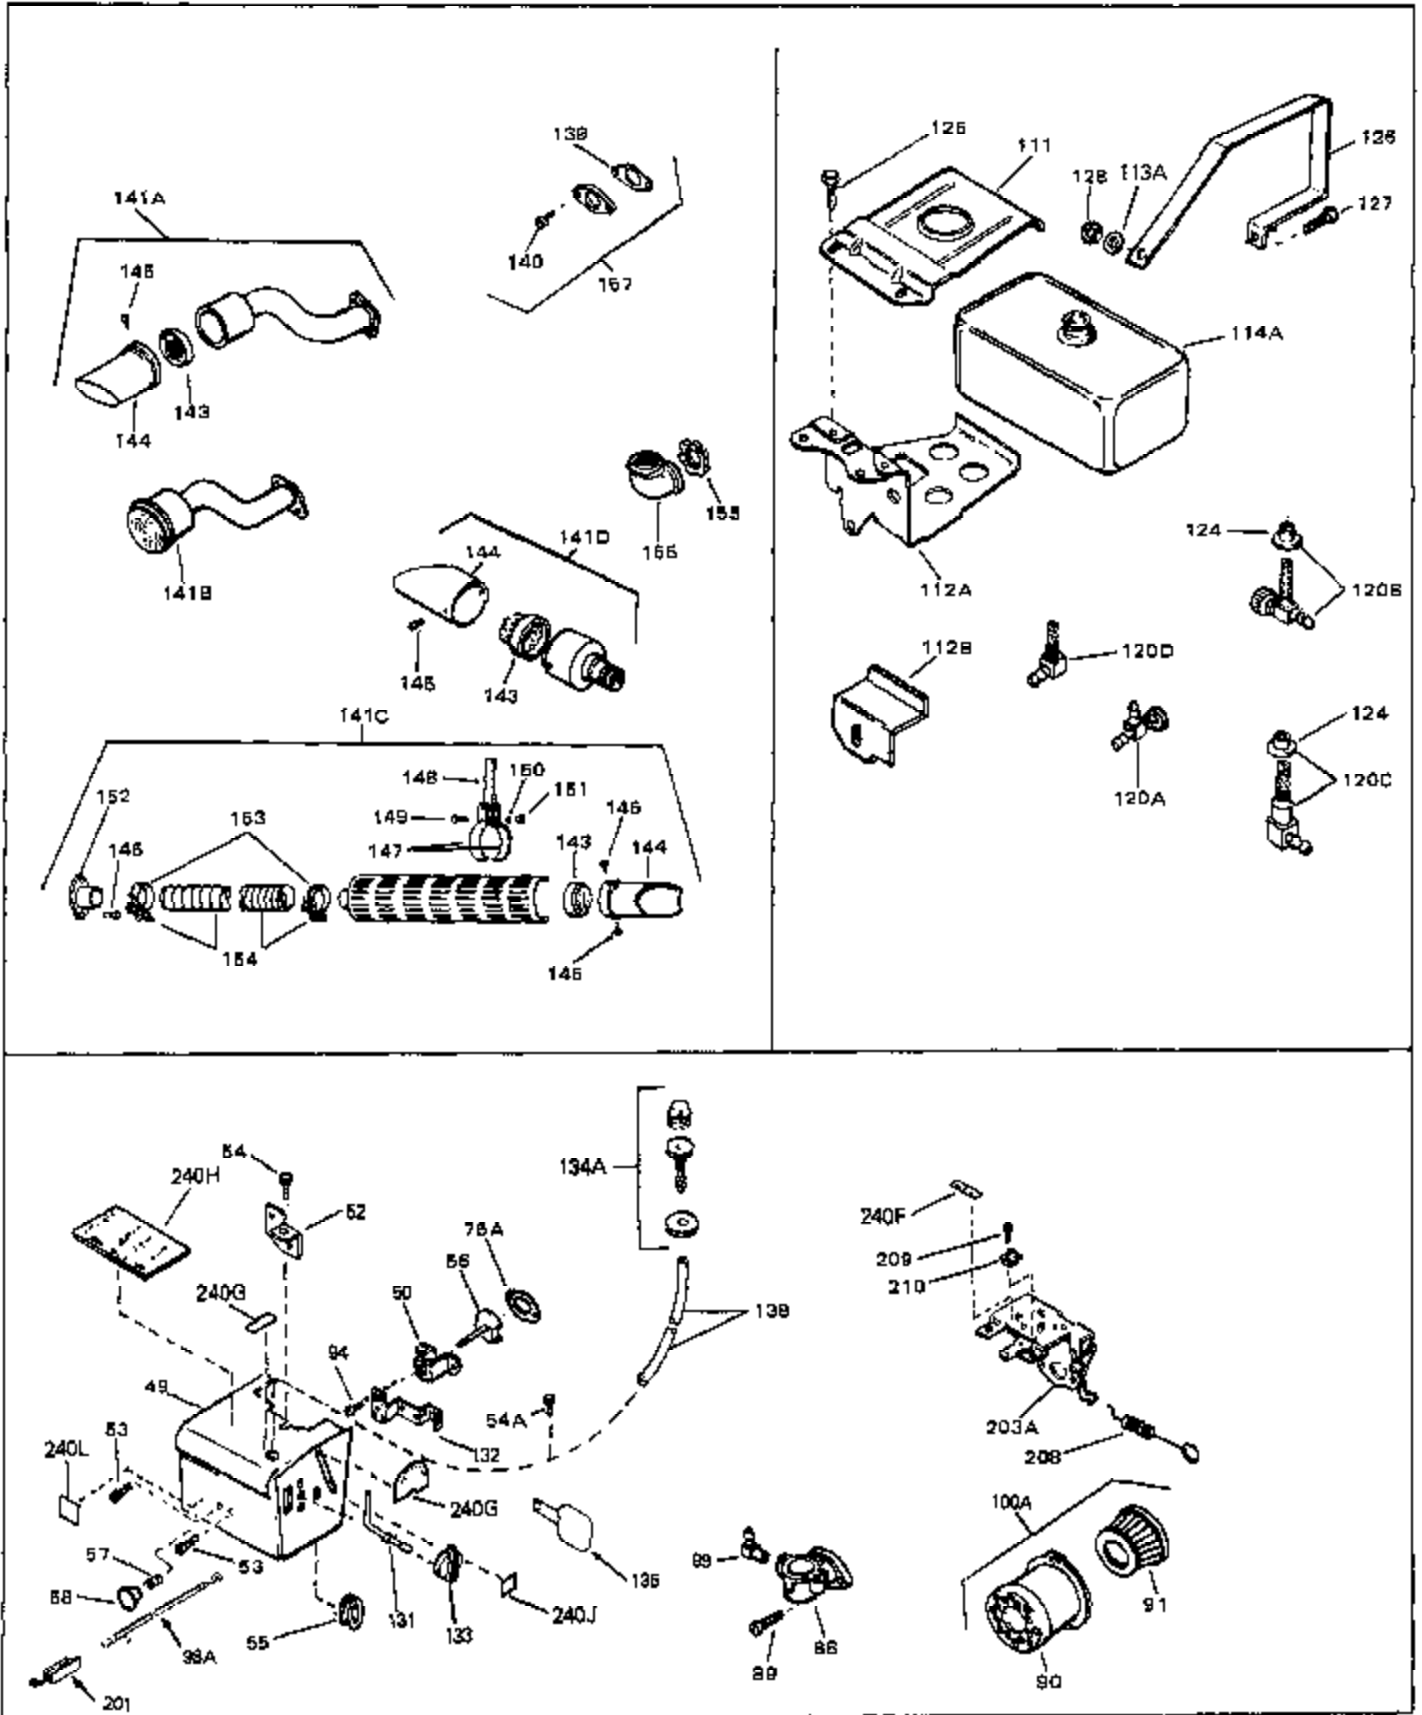

Ref #	Part Number	Qty	Description
90	31715	0	Body, Air cleaner
91	30727	0	Element, Air cleaner
94	28820	0	Screw
100A	730164	0	Cleaner Assy., Air (Paper)
112A	34003	0	Bracket, Fuel tank lower
114A	33350	0	Tank Assy., Fuel (Charcoal Poly) (1 gal.)
120B	33351	0	Valve, Fuel shut-off
124	33679	0	Bushing, Fuel fitting
125	30688	0	Screw, Hex hd. Sems, 1/4-20 x 1/2
139	33670	0	Gasket, Muffler
140	30063	0	Screw
140	792020	0	Screw, Hex Hd. 1/4-20 x 2-1/4
141D	391026	0	Muffler
157	730165	0	Muffler, Adapter Kit
201	610973	0	Terminal Assy.