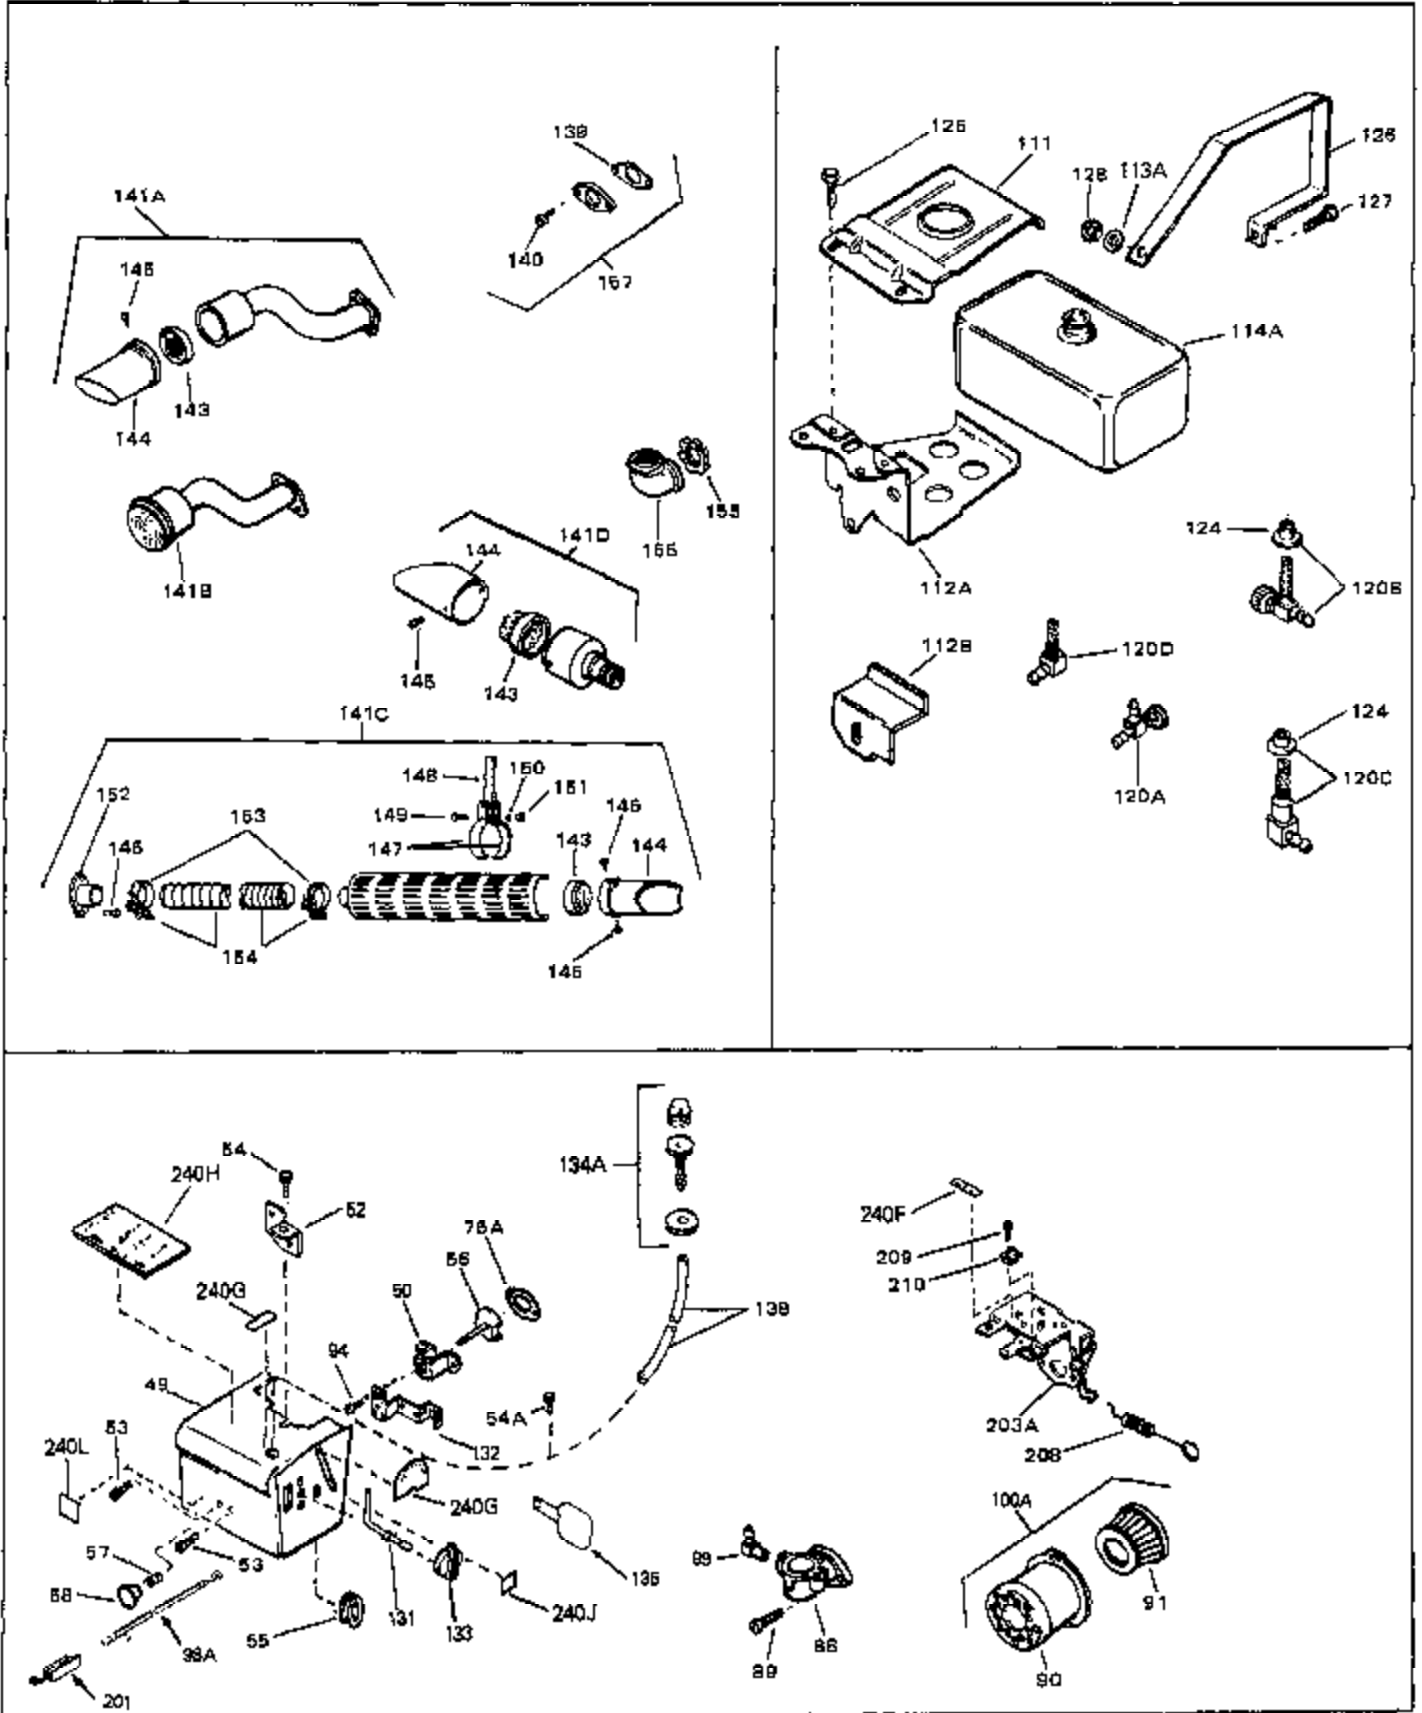

Ref #	Part Number	Qty	Description
90	31715	0	Body, Air cleaner
91	30727	0	Element, Air cleaner
94	28820	0	Screw
100A	730164	0	Cleaner Assy., Air (Paper)
139	33670	0	Gasket, Muffler
140	30063	0	Screw
140	792020	0	Screw, Hex Hd. 1/4-20 x 2-1/4
141D	391026	0	Muffler
157	730165	0	Muffler, Adapter Kit
201	610973	0	Terminal Assy.
209	28942	0	Screw
210	27793	0	Clip, Conduit