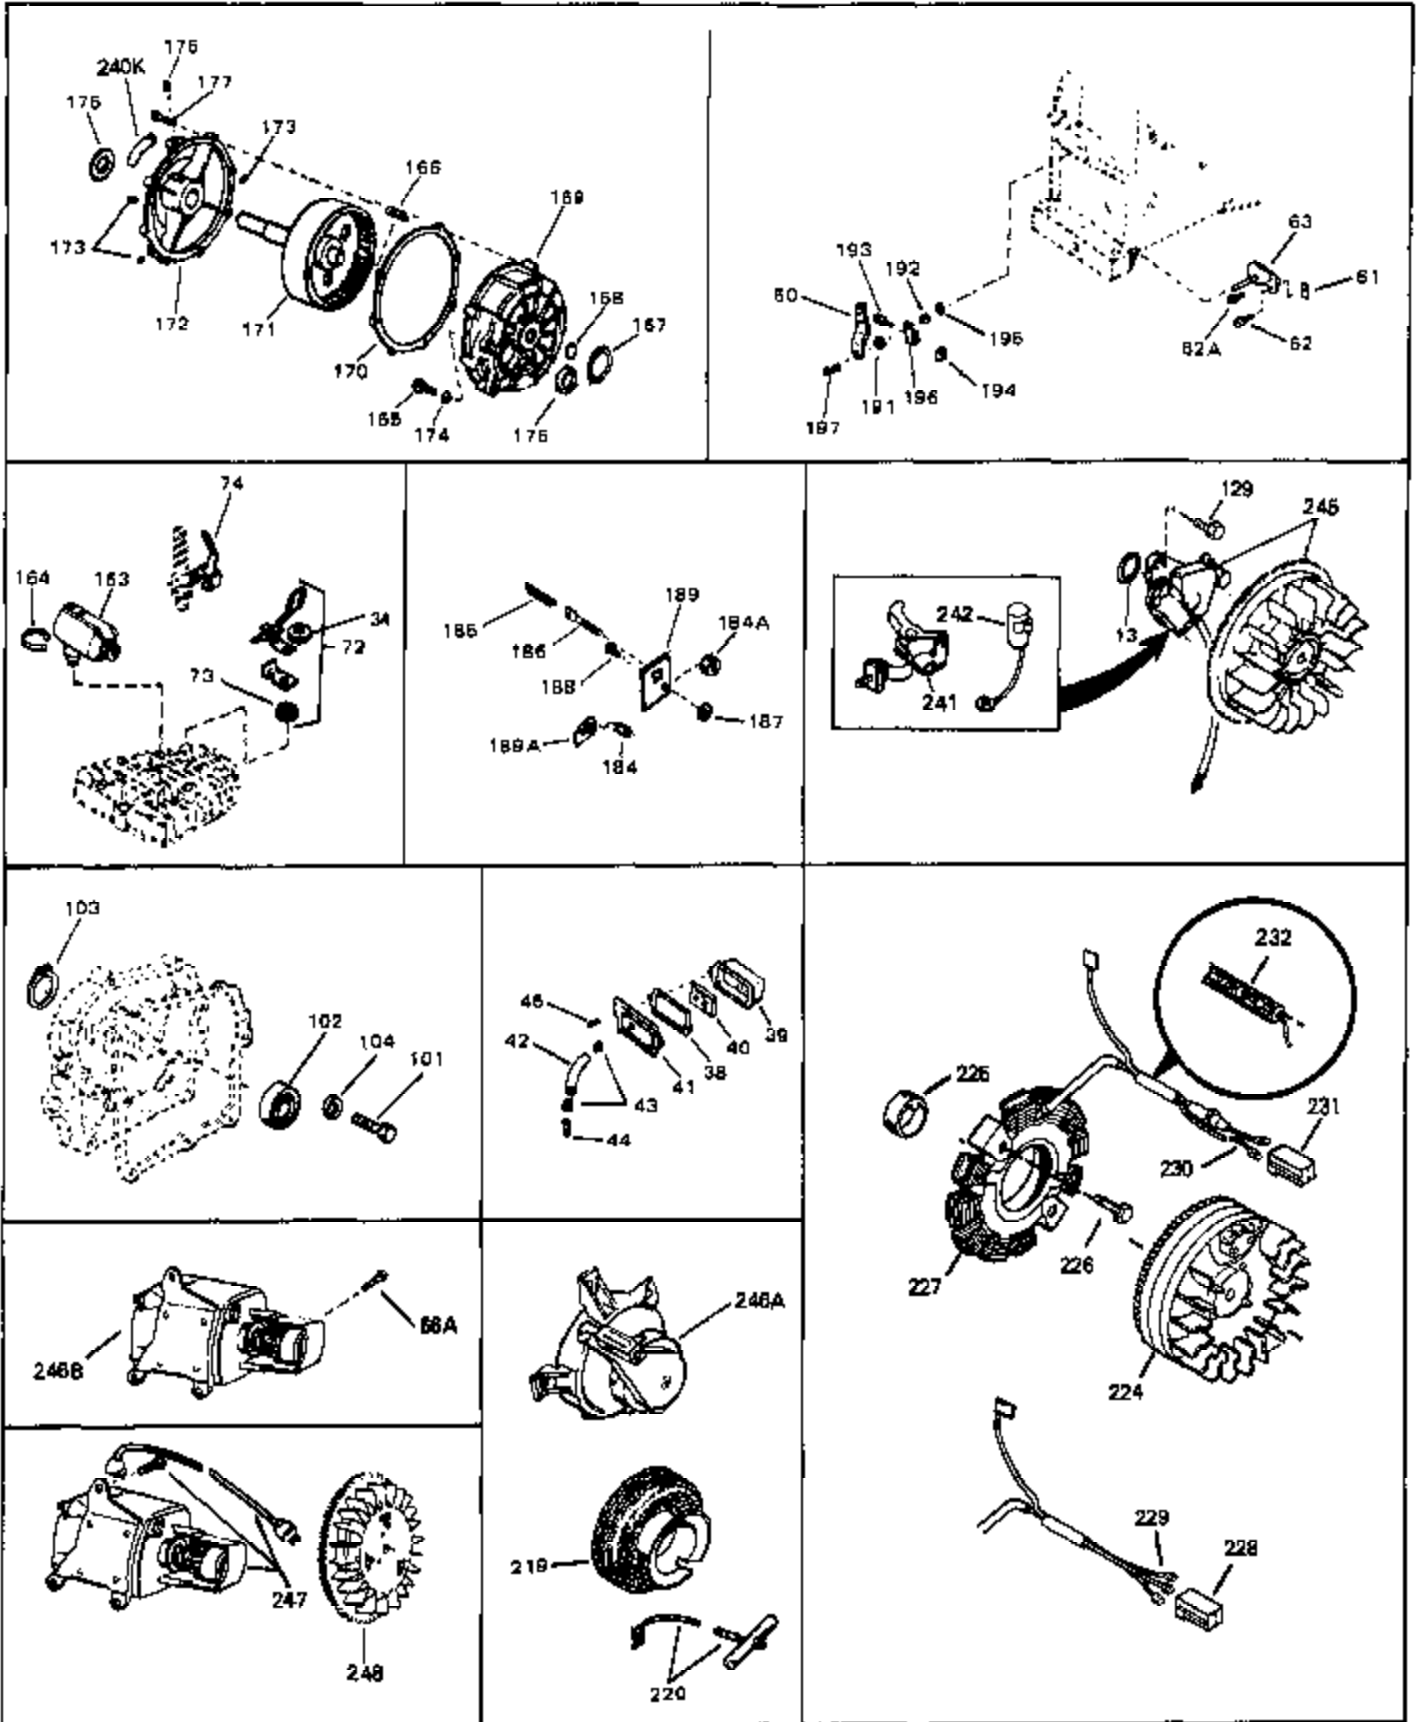

Ref #	Part Number	Qty	Description
13	33876	0	Gasket, Stator
34	26073	0	Washer, Connecting rod bolt
34	650691	0	Washer, Flat
38	31619	0	Gasket, Breather cover
40	31410	0	Element, Breather
45	650128	0	Screw
60	31510	0	Lever, Governor
129	650489	0	Screw
197	650548	0	Screw, Hex washer hd., 8-32 x 5/16
241	30547A	0	Contact Assy., Breaker
242	30548B	0	Condenser
245	610942	0	Magneto, Tecumseh
247	33290C	0	Starter Motor Kit (110-120 Volt)
248	33701B	0	Flywheel
248	611083	0	Flywheel