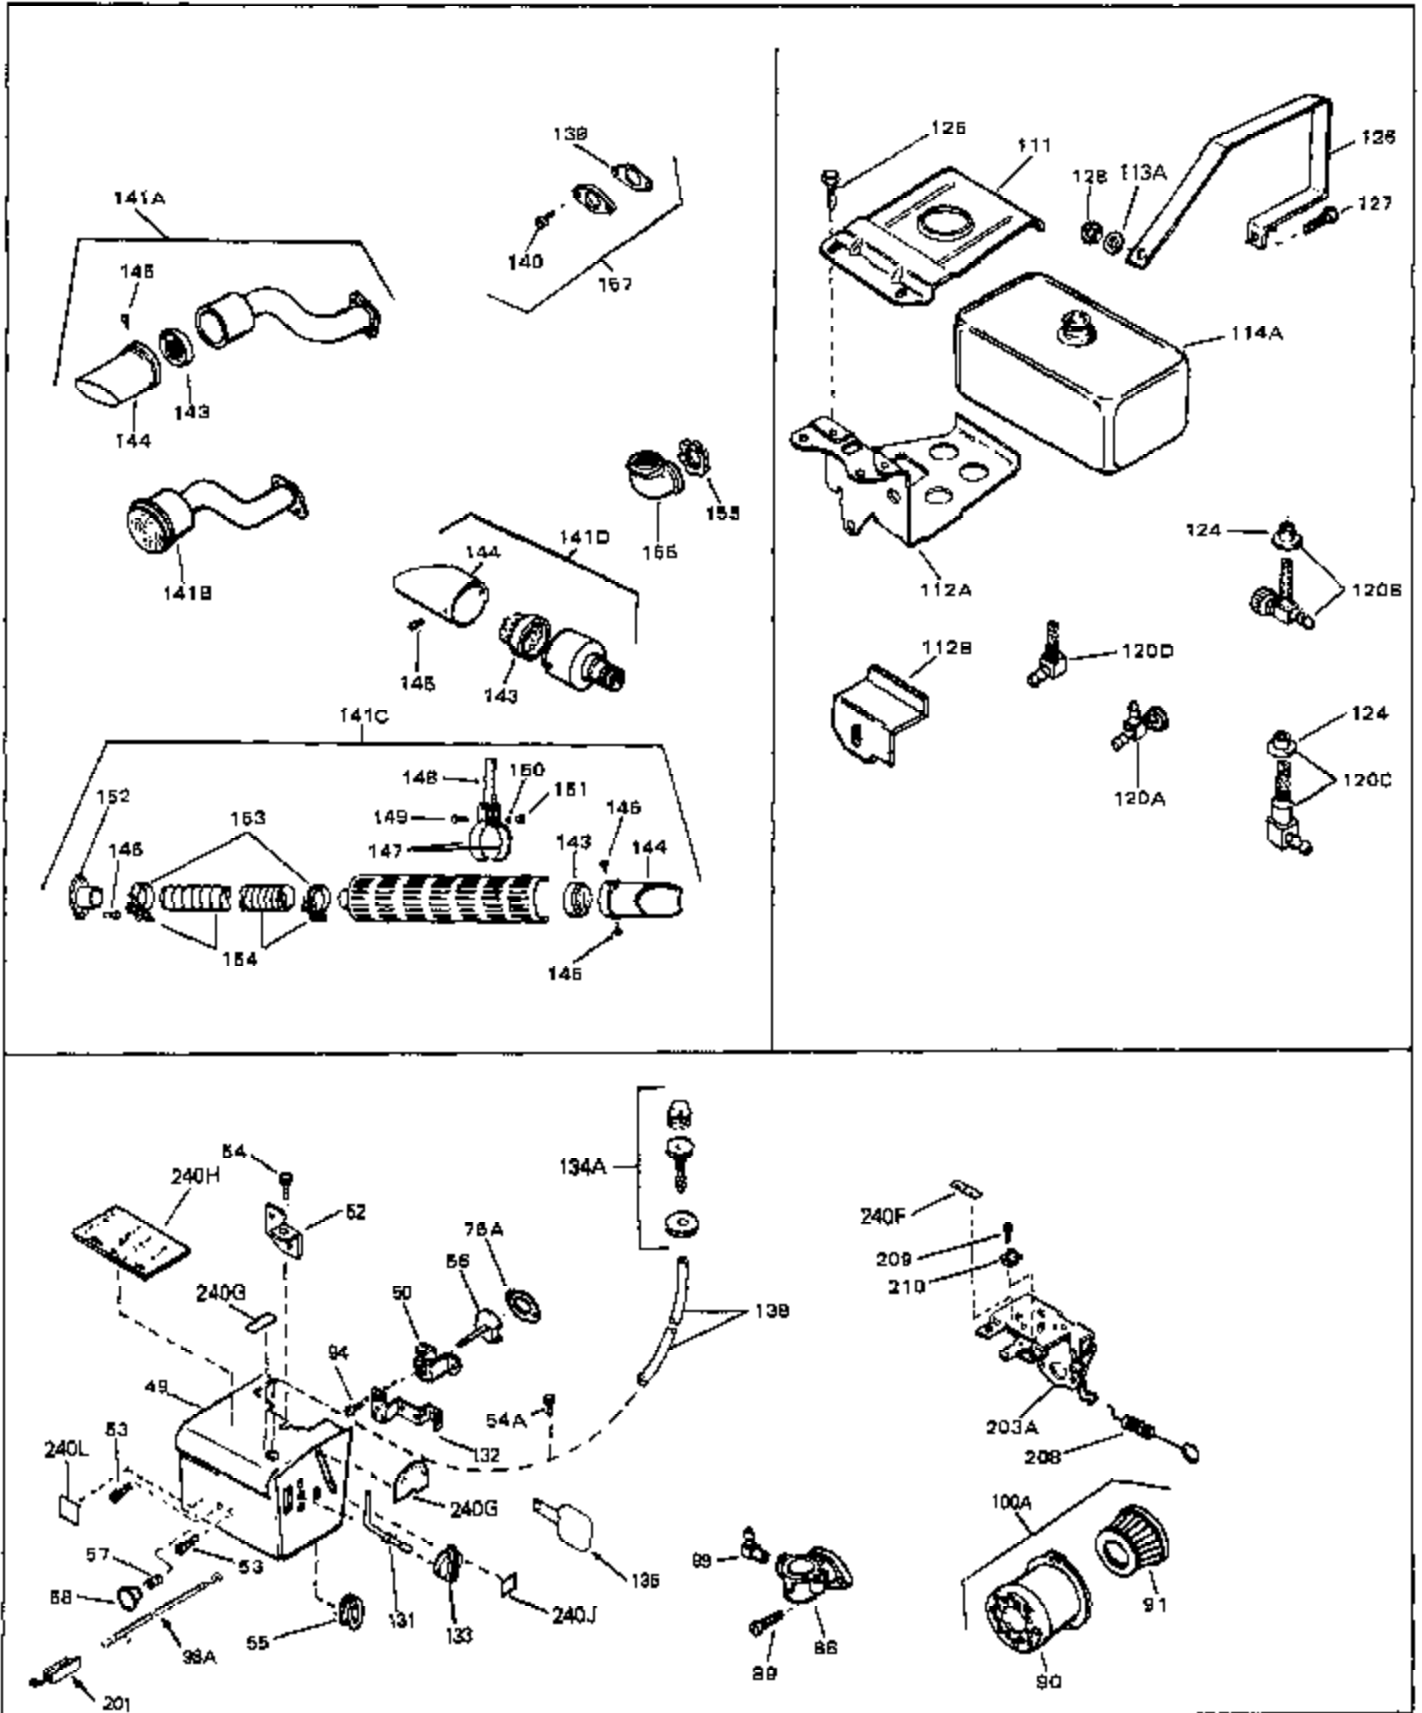

Engine Parts List #3

Ref #	Part Number	Qty	Description
49	34134	0	Cover, Carburetor
50	32398	0	Bracket, Choke
52	33333	0	Bracket, Carburetor cover
53	650257	0	Screw, Pan hd. Sems, 8-32 x 5/16
54	650735	0	Screw
55	34213	0	Grommet, Carburetor cover
94	28820	0	Screw
100A	730164	0	Cleaner Assy., Air (Paper)
120A	32961	0	Valve, Fuel shut-off
139	33670	0	Gasket, Muffler
140	30063	0	Screw
140	650327	0	Screw, Fil slotted hd. Sems, 114-20 x 2-1/2
141D	391026	0	Muffler
157	730165	0	Muffler, Adapter Kit
201	610973	0	Terminal Assy.
203A	34123	0	Bracket, Speed control
208	34125	0	Control, Choke
240J	34414	0	Decal, "Warning" (Bilingual)