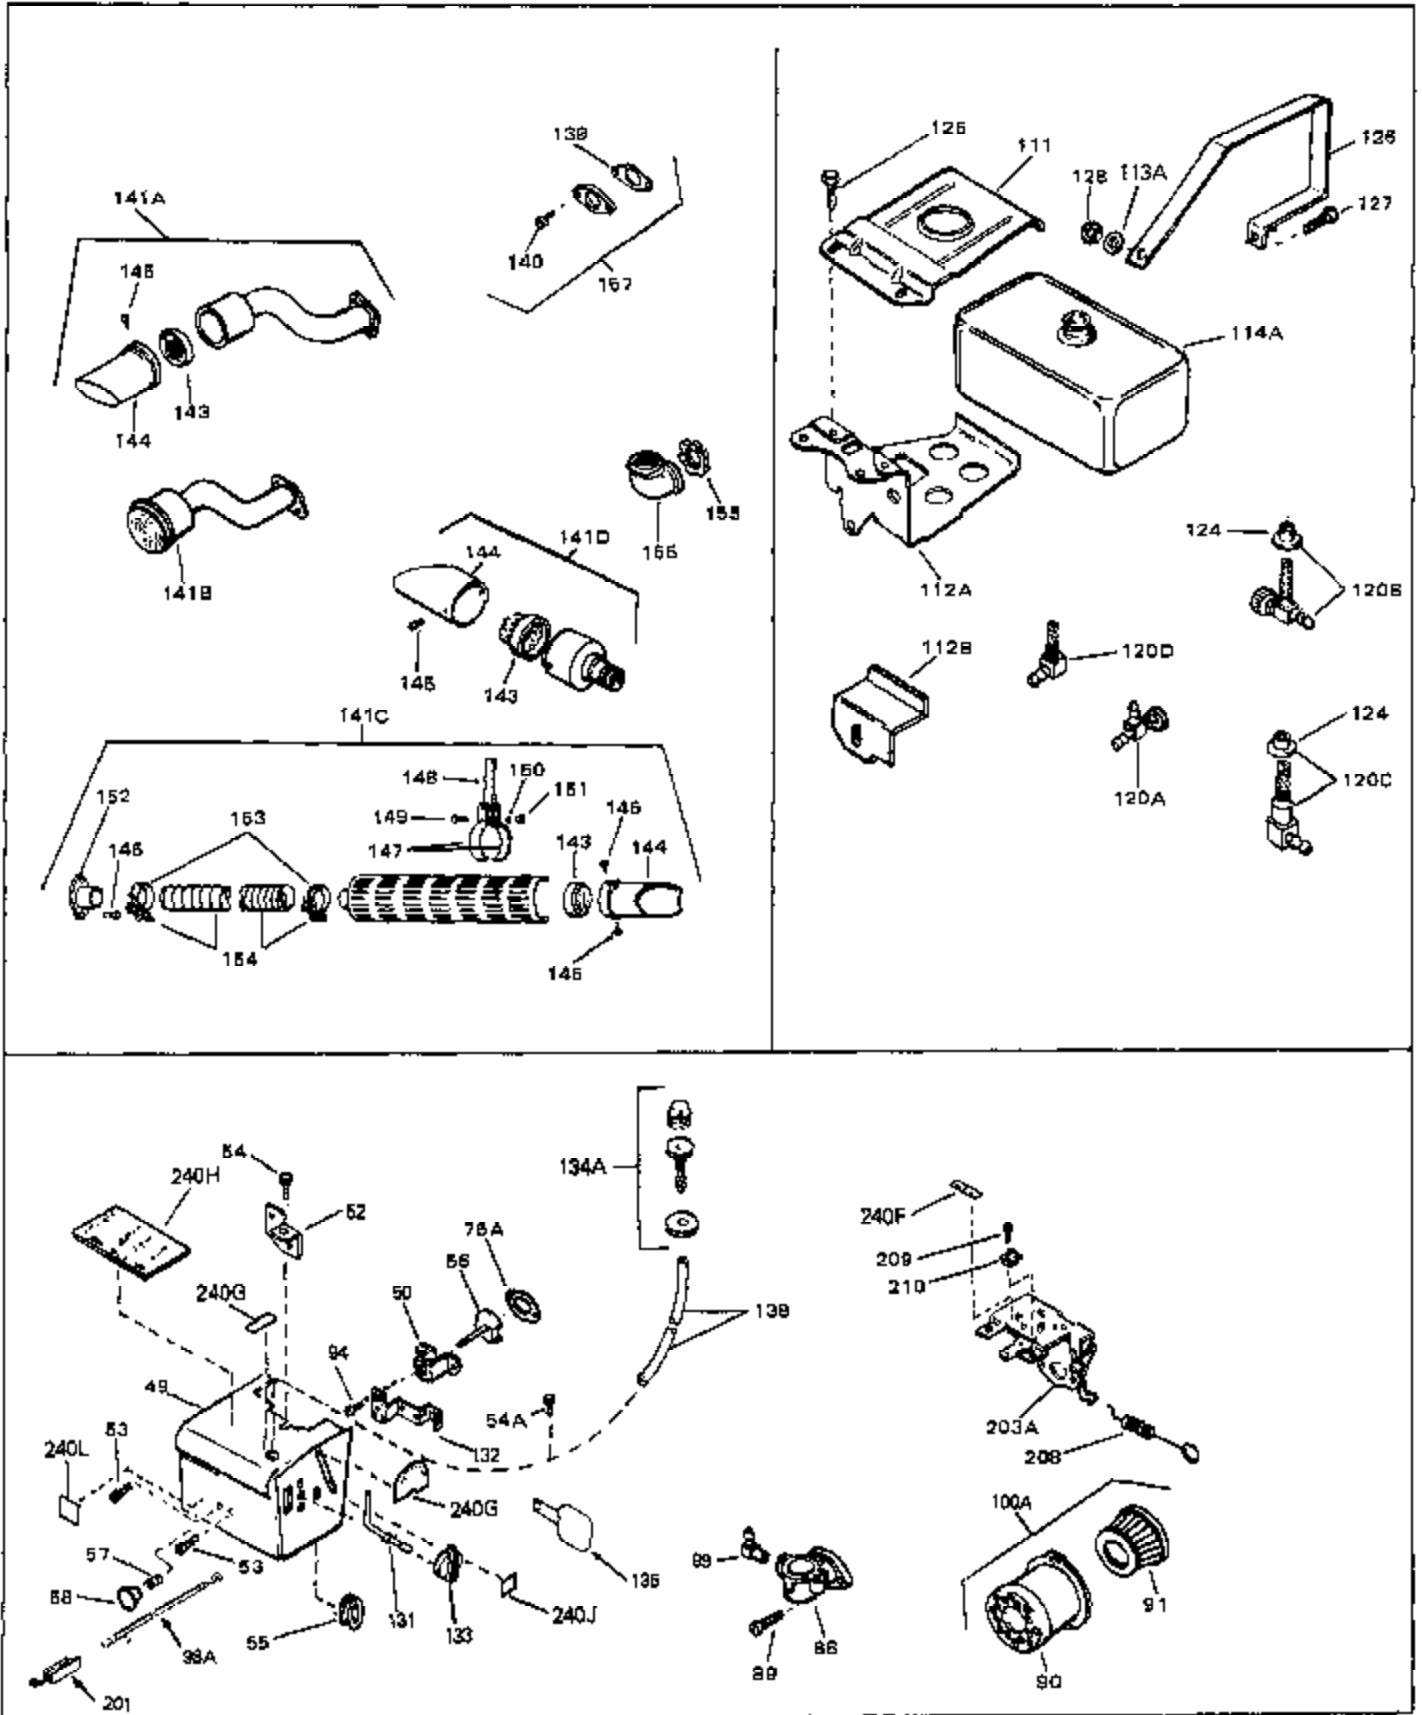

Ref #	Part Number	Qty	Description
90	31715	0	Body, Air cleaner
91	30727	0	Element, Air cleaner
94	28820	0	Screw
100A	730164	0	Cleaner Assy., Air (Paper)
139	33670	0	Gasket, Muffler
140	30063	0	Screw
140	650561	0	Screw
141D	391026	0	Muffler
141A	33699	0	Muffler
143	33323	0	Screen, Muffler
144	33700	0	Cover & Tube, Muffler
145	650578	0	Screw
157	730165	0	Muffler, Adapter Kit
201	610973	0	Terminal Assy.