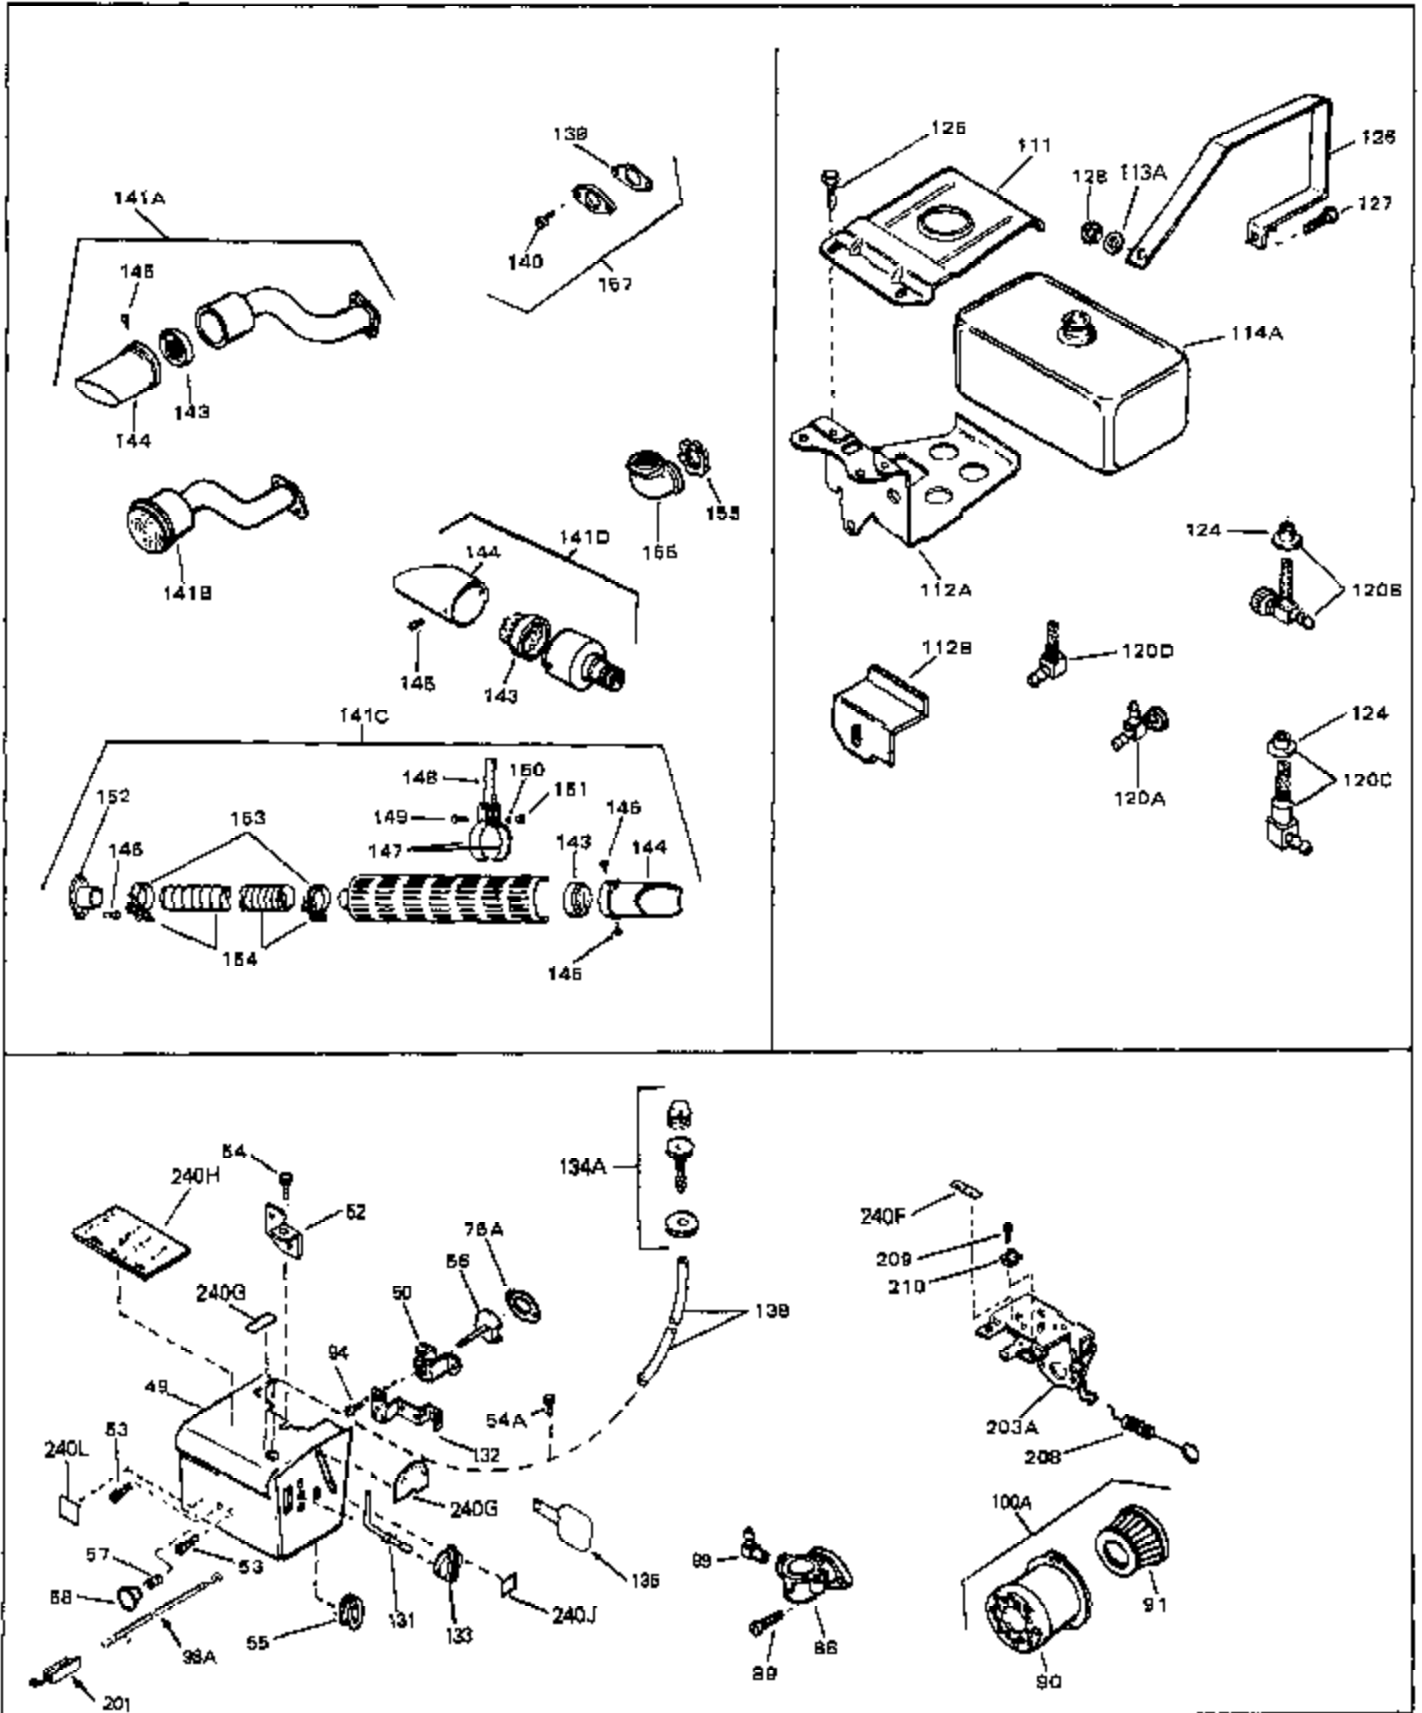

Ref #	Part Number	Qty	Description
90	31715	0	Body, Air cleaner
91	30727	0	Element, Air cleaner
94	28820	0	Screw
100A	730164	0	Cleaner Assy., Air (Paper)
139	33670	0	Gasket, Muffler
140	30063	0	Screw
140	650561	0	Screw
141D	391026	0	Muffler
141B	391002	0	Muffler
157	730165	0	Muffler, Adapter Kit
201	610973	0	Terminal Assy.