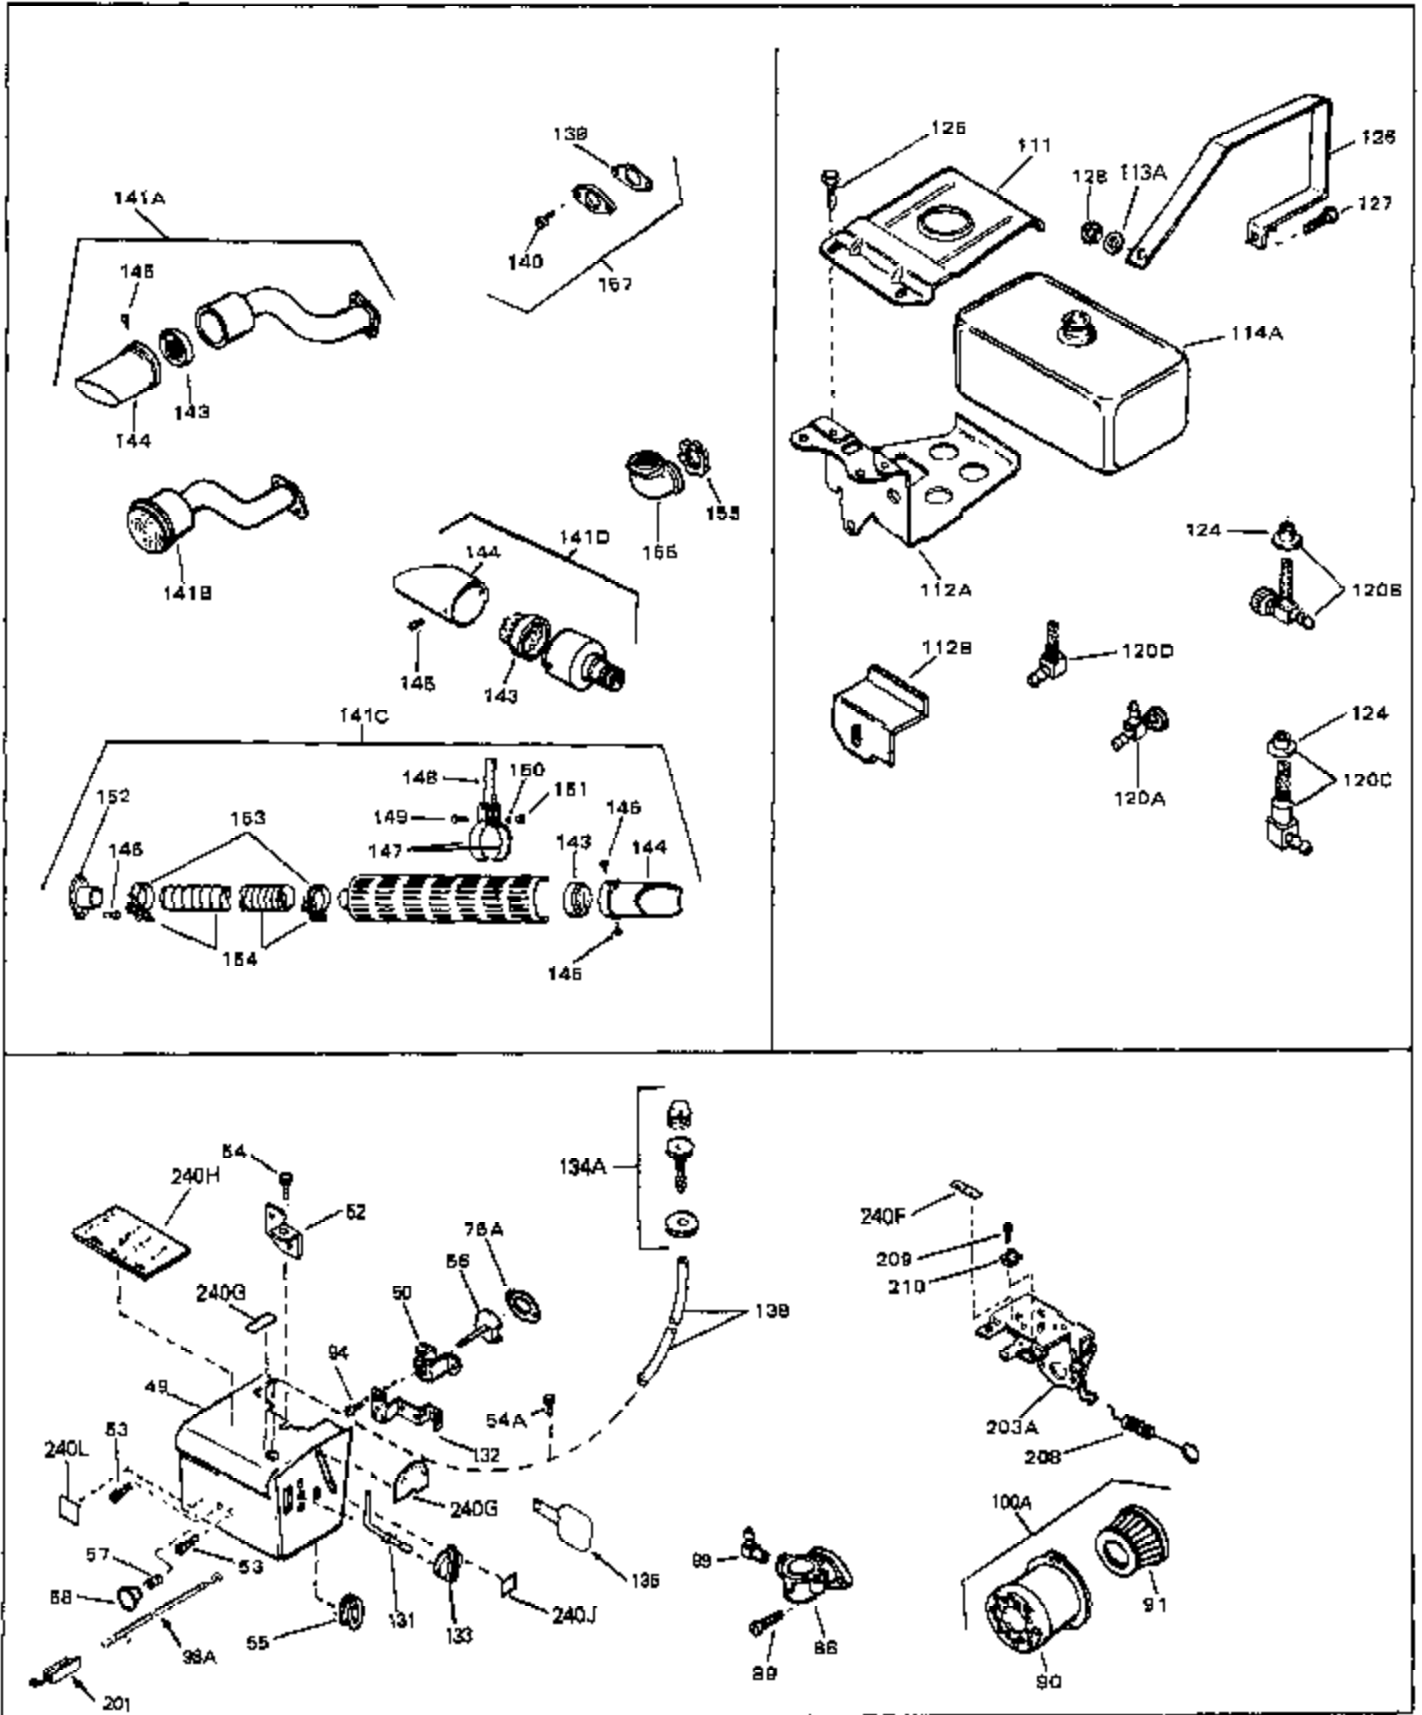

Ref #	Part Number	Qty	Description
90	31715	0	Body, Air cleaner
91	30727	0	Element, Air cleaner
94	28820	0	Screw
100A	730164	0	Cleaner Assy., Air (Paper)
139	33670	0	Gasket, Muffler
140	30063	0	Screw
140	650561	0	Screw
141D	391026	0	Muffler
141A	33698	0	Muffler
143	33323	0	Screen, Muffler
144	33700	0	Cover & Tube, Muffler
145	650578	0	Screw
157	730165	0	Muffler, Adapter Kit
201	610973	0	Terminal Assy.