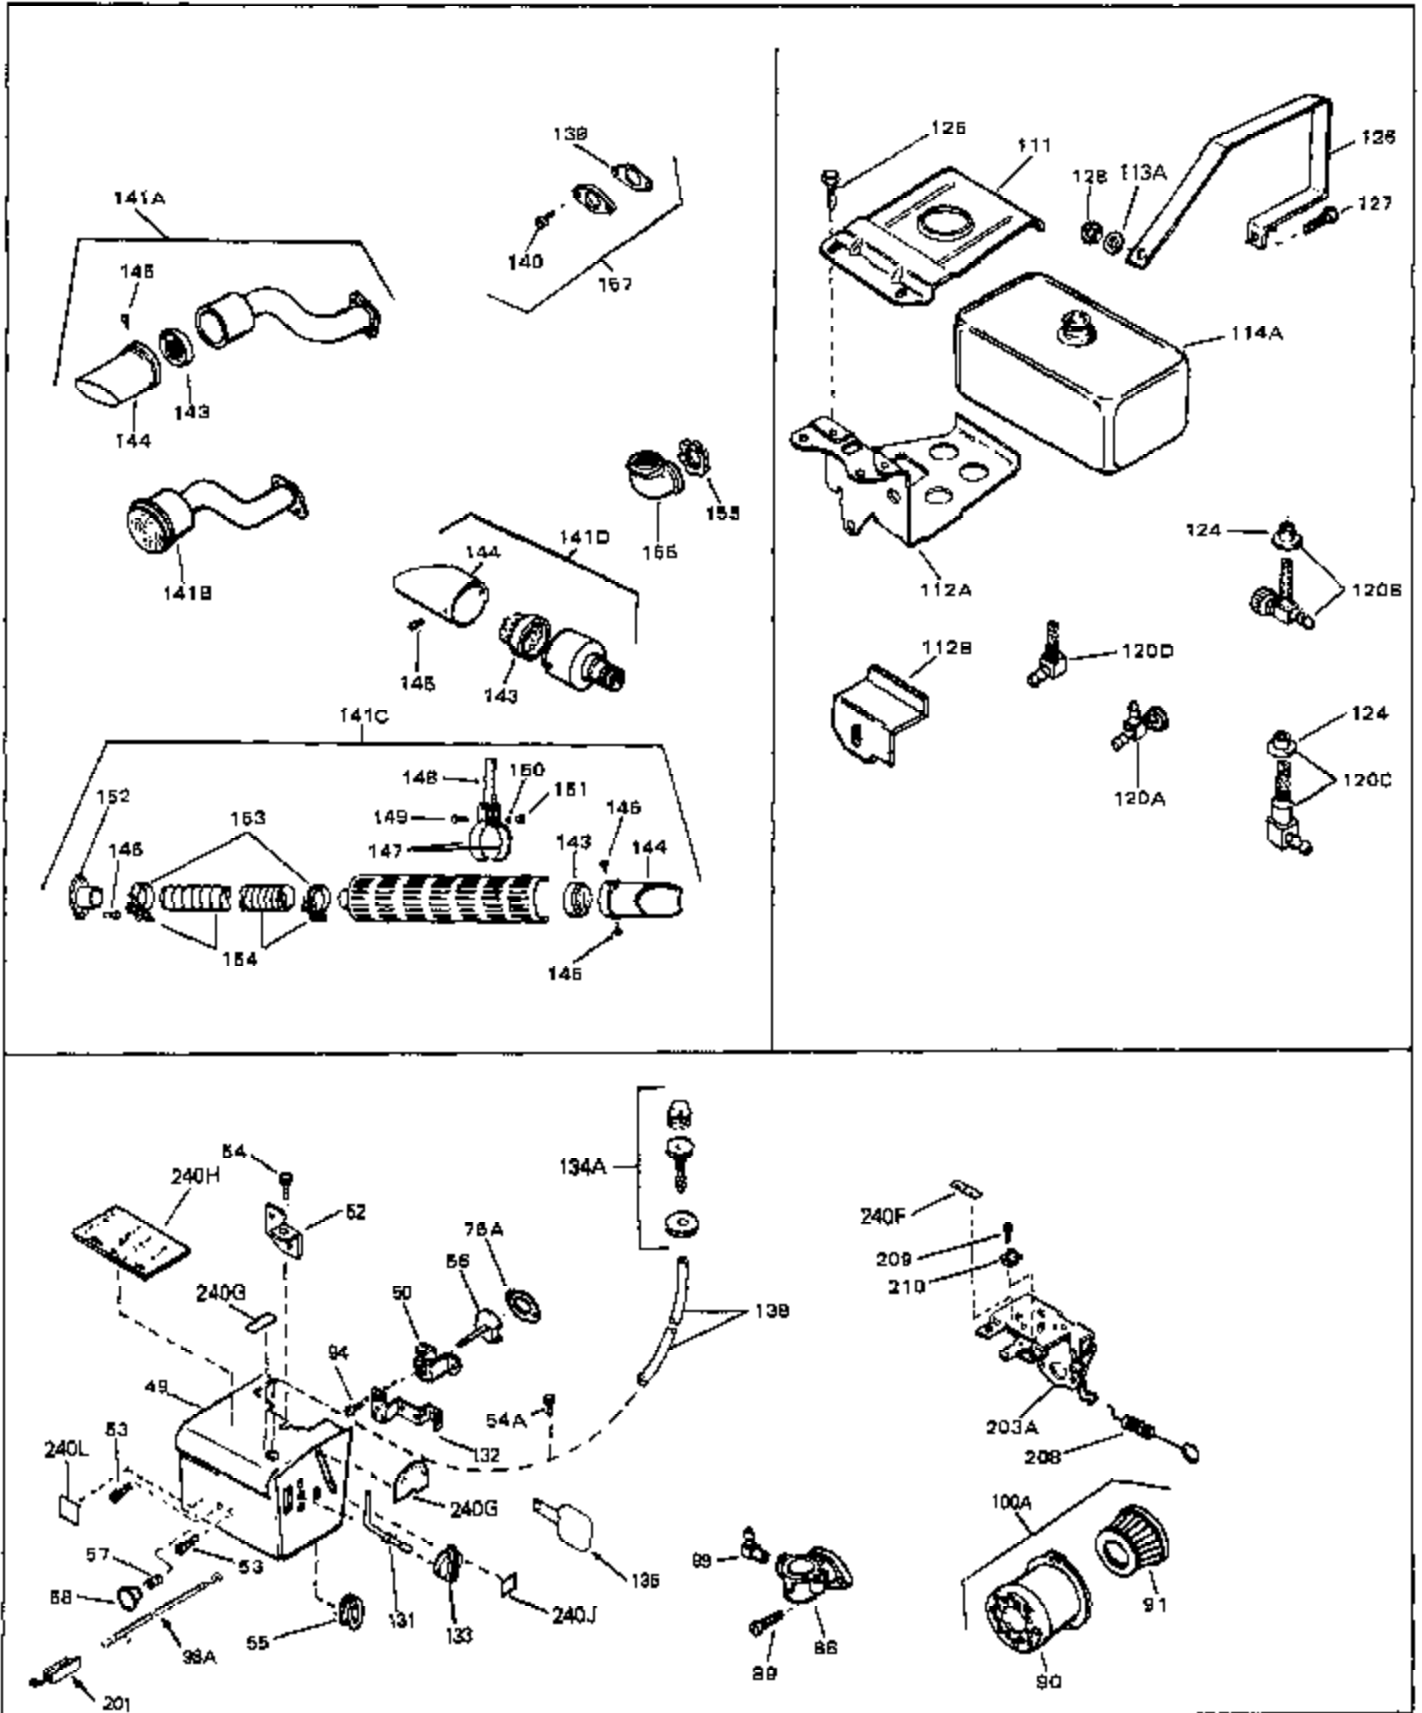

Ref #	Part Number	Qty	Description
90	31715	0	Body, Air cleaner
91	30727	0	Element, Air cleaner
94	28820	0	Screw
100A	730164	0	Cleaner Assy., Air (Paper)
140	30063	0	Screw
141D	391026	0	Muffler
157	730165	0	Muffler, Adapter Kit
201	610973	0	Terminal Assy.
209	28942	0	Screw
210	27793	0	Clip, Conduit