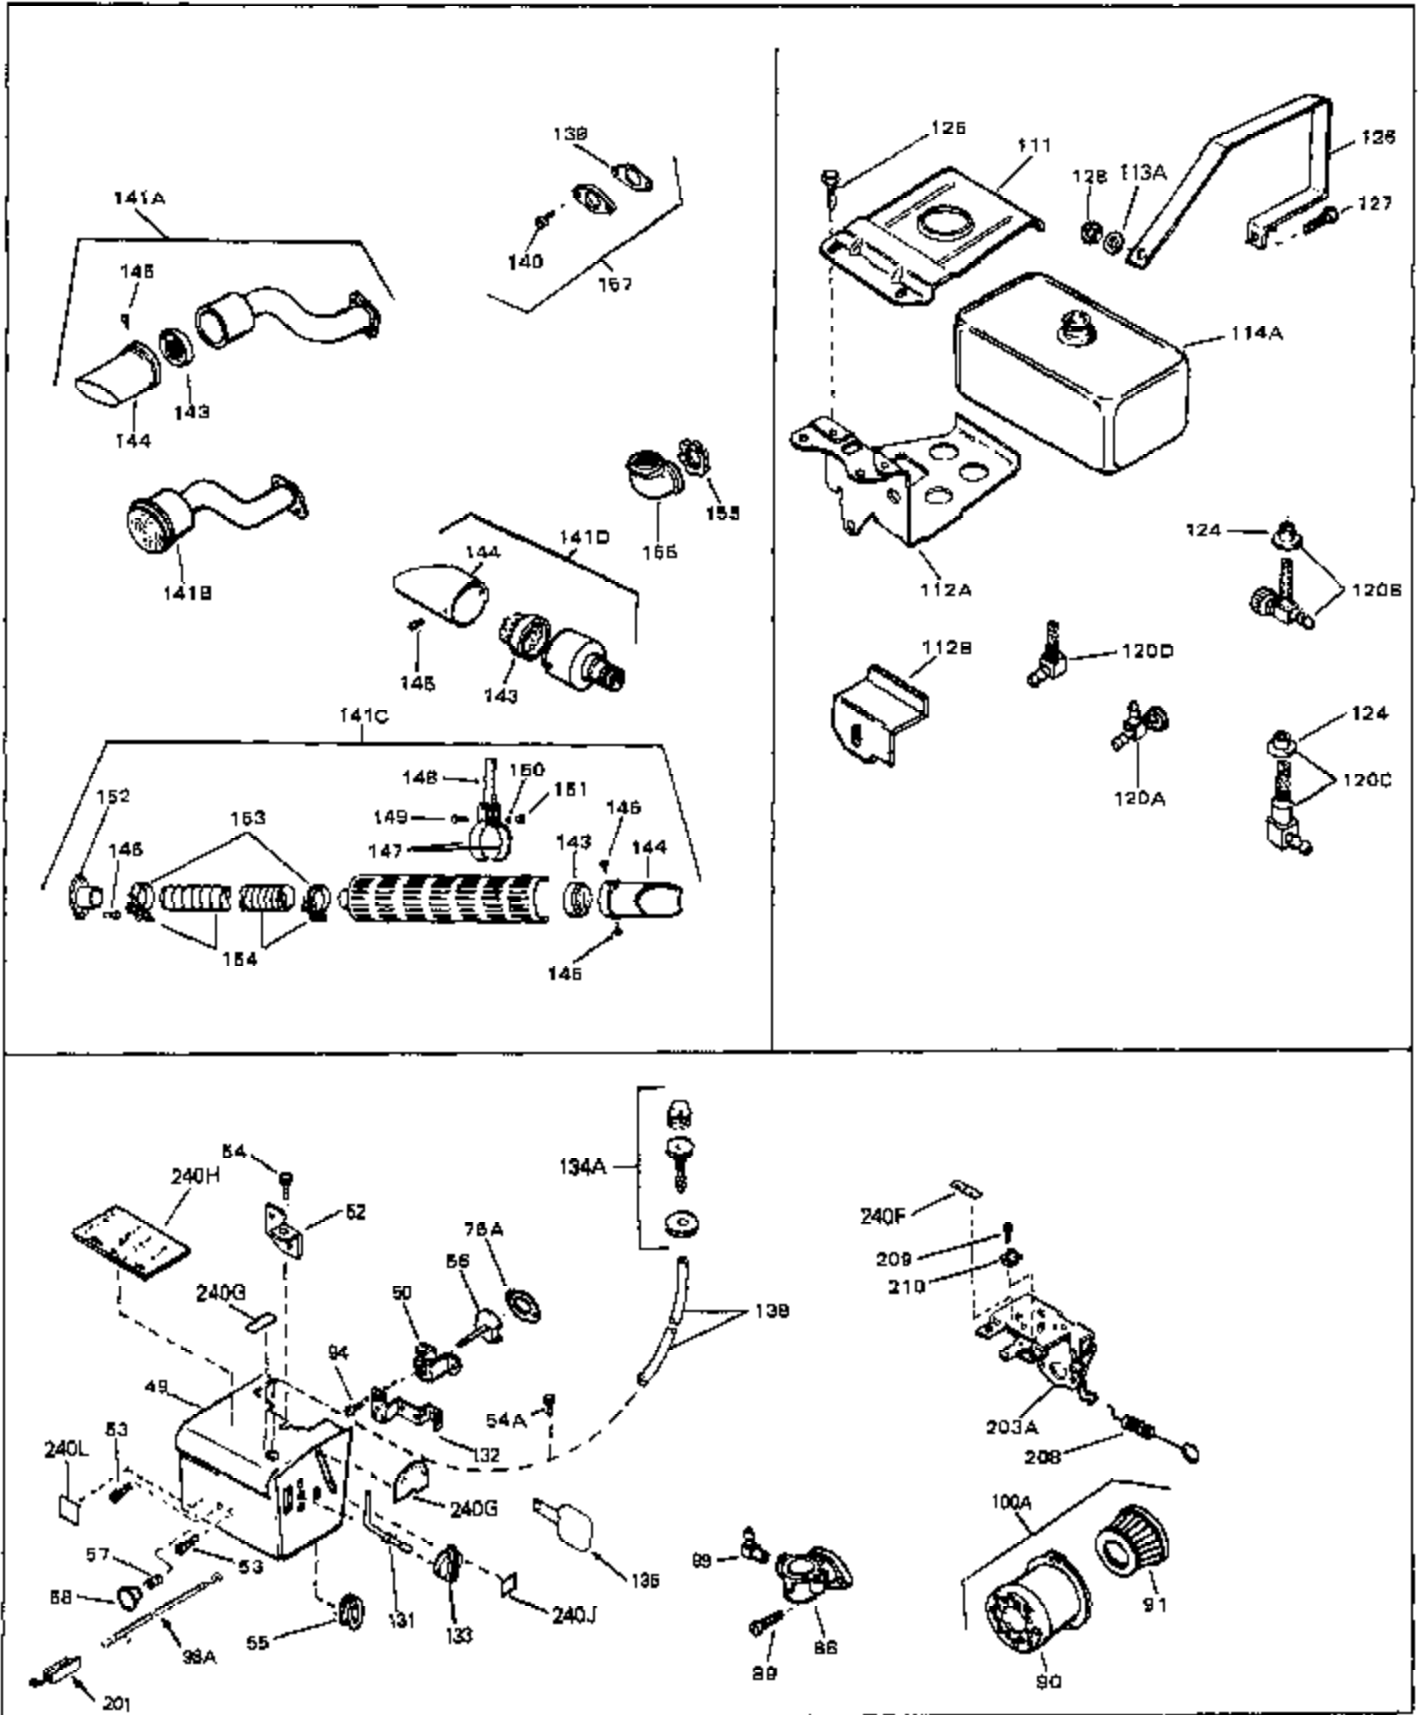

Ref #	Part Number	Qty	Description
90	31715	0	Body, Air cleaner
91	30727	0	Element, Air cleaner
94	28820	0	Screw
100A	730164	0	Cleaner Assy., Air (Paper)
139	33670	0	Gasket, Muffler
140	30063	0	Screw
140	650561	0	Screw
141A	33699	0	Muffler
141D	391026	0	Muffler
143	33323	0	Screen, Muffler
144	33700	0	Cover & Tube, Muffler
145	650578	0	Screw
157	730165	0	Muffler, Adapter Kit
201	610973	0	Terminal Assy.
209	28942	0	Screw
210	27793	0	Clip, Conduit