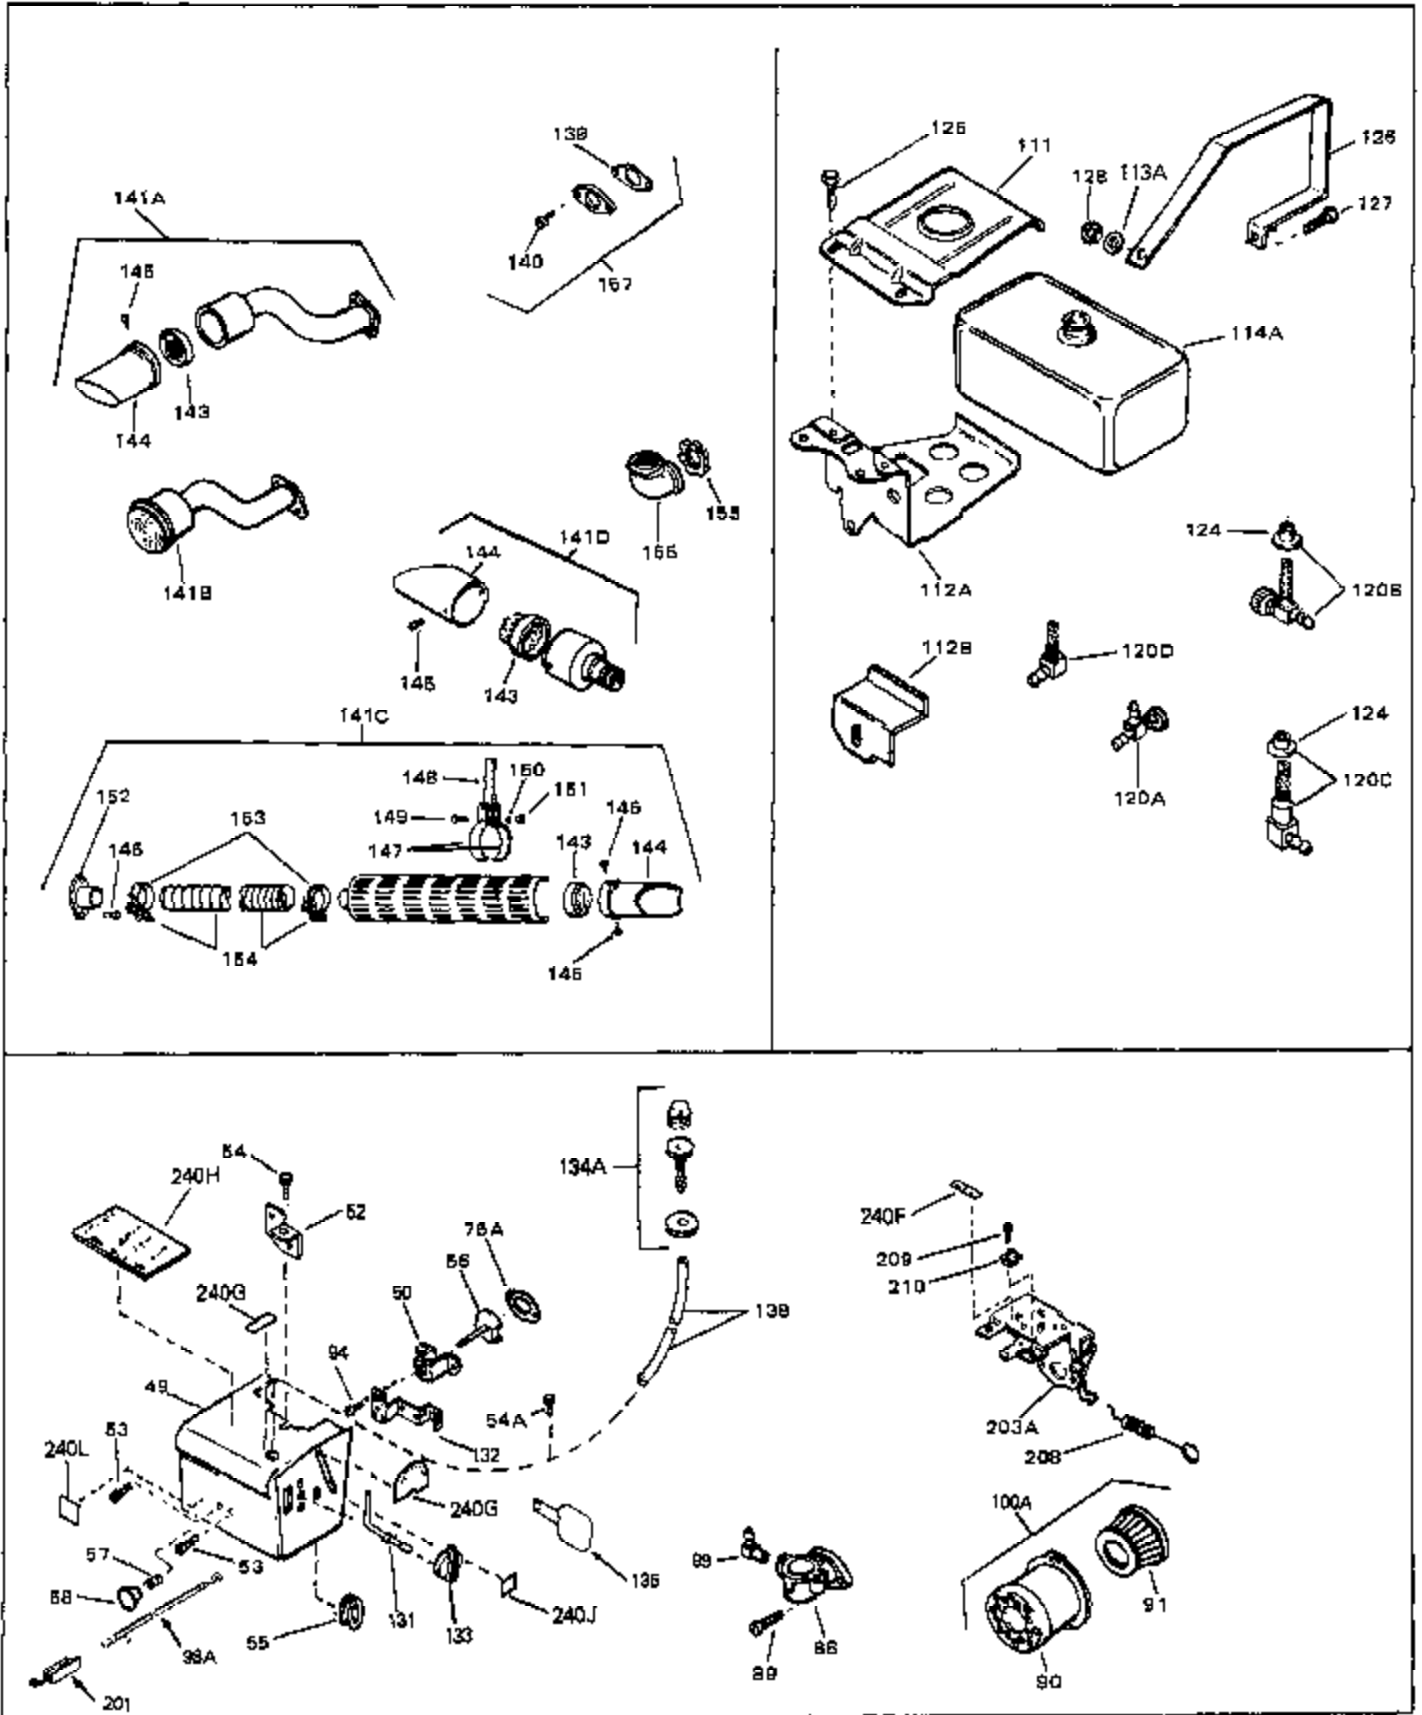

Ref #	Part Number	Qty	Description
90	31715	0	Body, Air cleaner
91	30727	0	Element, Air cleaner
94	28820	0	Screw
100A	730164	0	Cleaner Assy., Air (Paper)
114A	31301	0	Tank Assy., Fuel (1 gal.)
120D	28584	0	Strainer & Elbow
126	33387	0	Strap, Fuel tank
127	650488	0	Screw
128	29752	0	Nut
139	33670	0	Gasket, Muffler
140	30063	0	Screw
140	650561	0	Screw
141D	391026	0	Muffler
141A	33699	0	Muffler
143	33323	0	Screen, Muffler
144	33700	0	Cover & Tube, Muffler
145	650578	0	Screw
157	730165	0	Muffler, Adapter Kit
201	610973	0	Terminal Assy.
209	28942	0	Screw
210	27793	0	Clip, Conduit