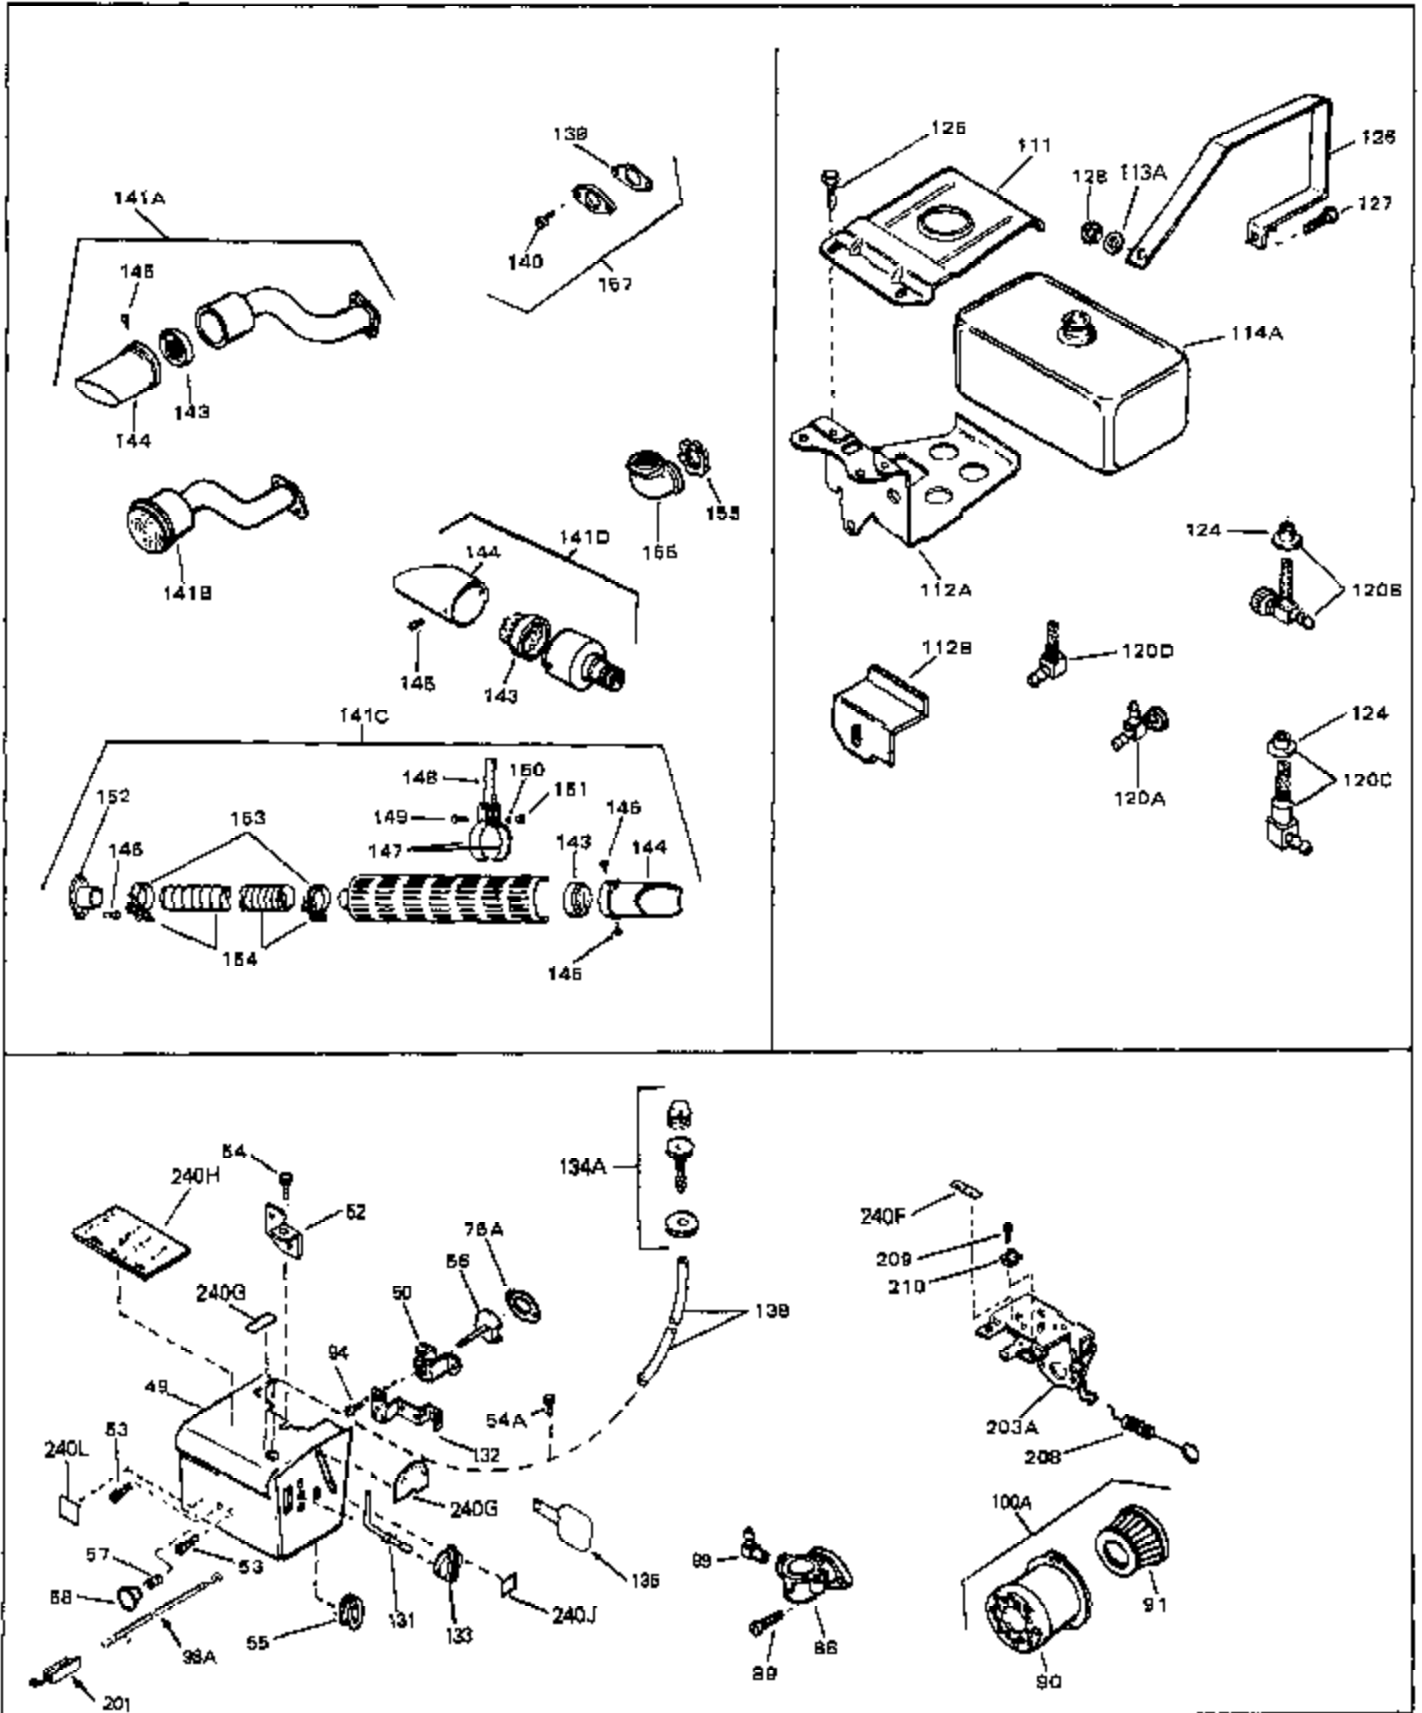

Ref #	Part Number	Qty	Description
90	31715	0	Body, Air cleaner
91	30727	0	Element, Air cleaner
94	28820	0	Screw
100A	730164	0	Cleaner Assy., Air (Paper)
114A	31301	0	Tank Assy., Fuel (1 gal.)
120D	28584	0	Strainer & Elbow
126	33387	0	Strap, Fuel tank
127	650488	0	Screw
128	29752	0	Nut
139	33670	0	Gasket, Muffler
140	30063	0	Screw
140	650561	0	Screw
141A	33699	0	Muffler
141D	391026	0	Muffler
143	33323	0	Screen, Muffler
144	33700	0	Cover & Tube, Muffler
145	650578	0	Screw
157	730165	0	Muffler, Adapter Kit
201	610973	0	Terminal Assy.