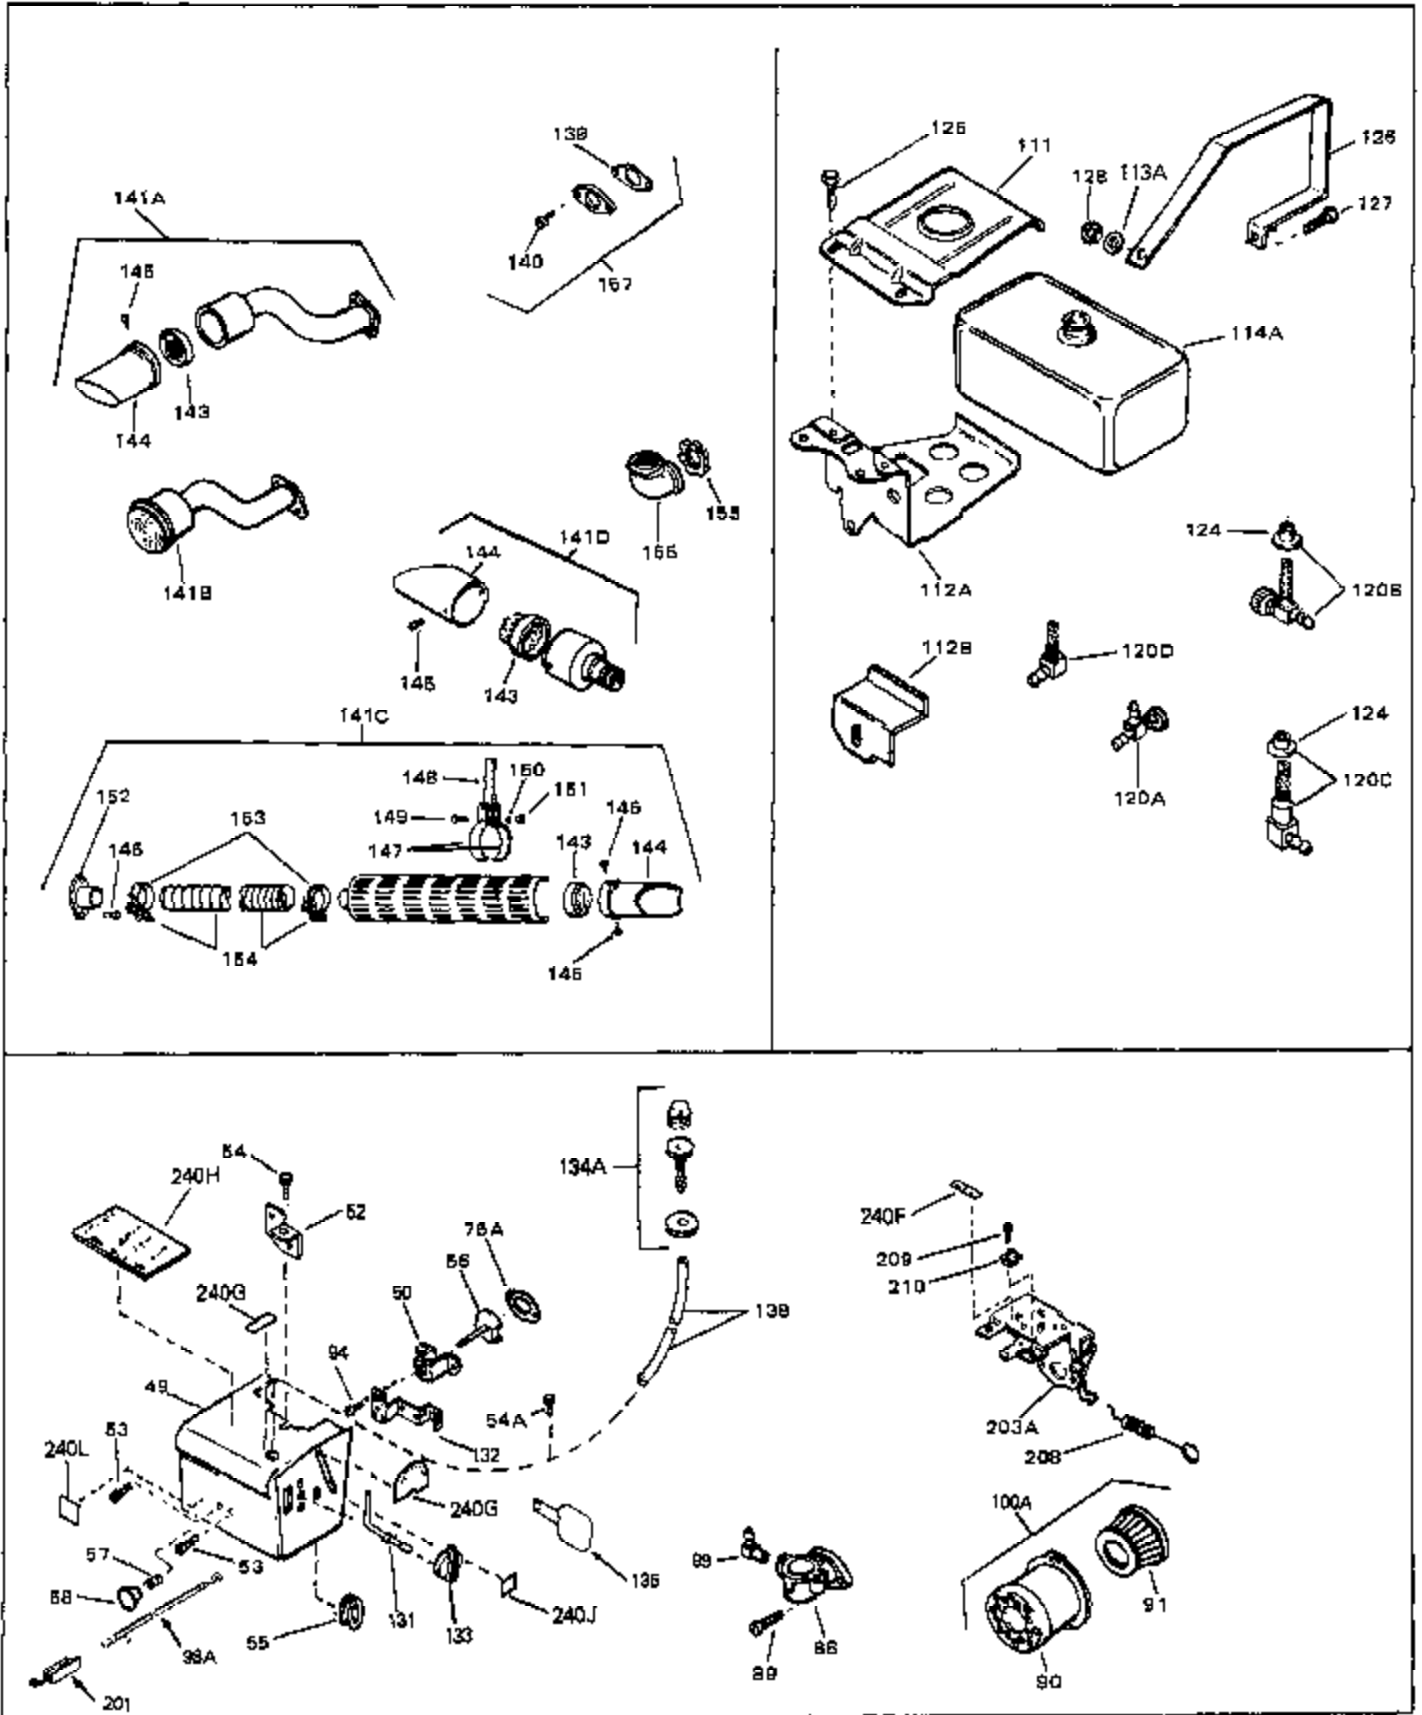

Ref #	Part Number	Qty	Description
90	31715	0	Body, Air cleaner
91	30727	0	Element, Air cleaner
94	28820	0	Screw
100A	730164	0	Cleaner Assy., Air (Paper)
140	30063	0	Screw
141D	391026	0	Muffler
157	730165	0	Muffler, Adapter Kit
201	610973	0	Terminal Assy.
209	28942	0	Screw
210	27793	0	Clip, Conduit