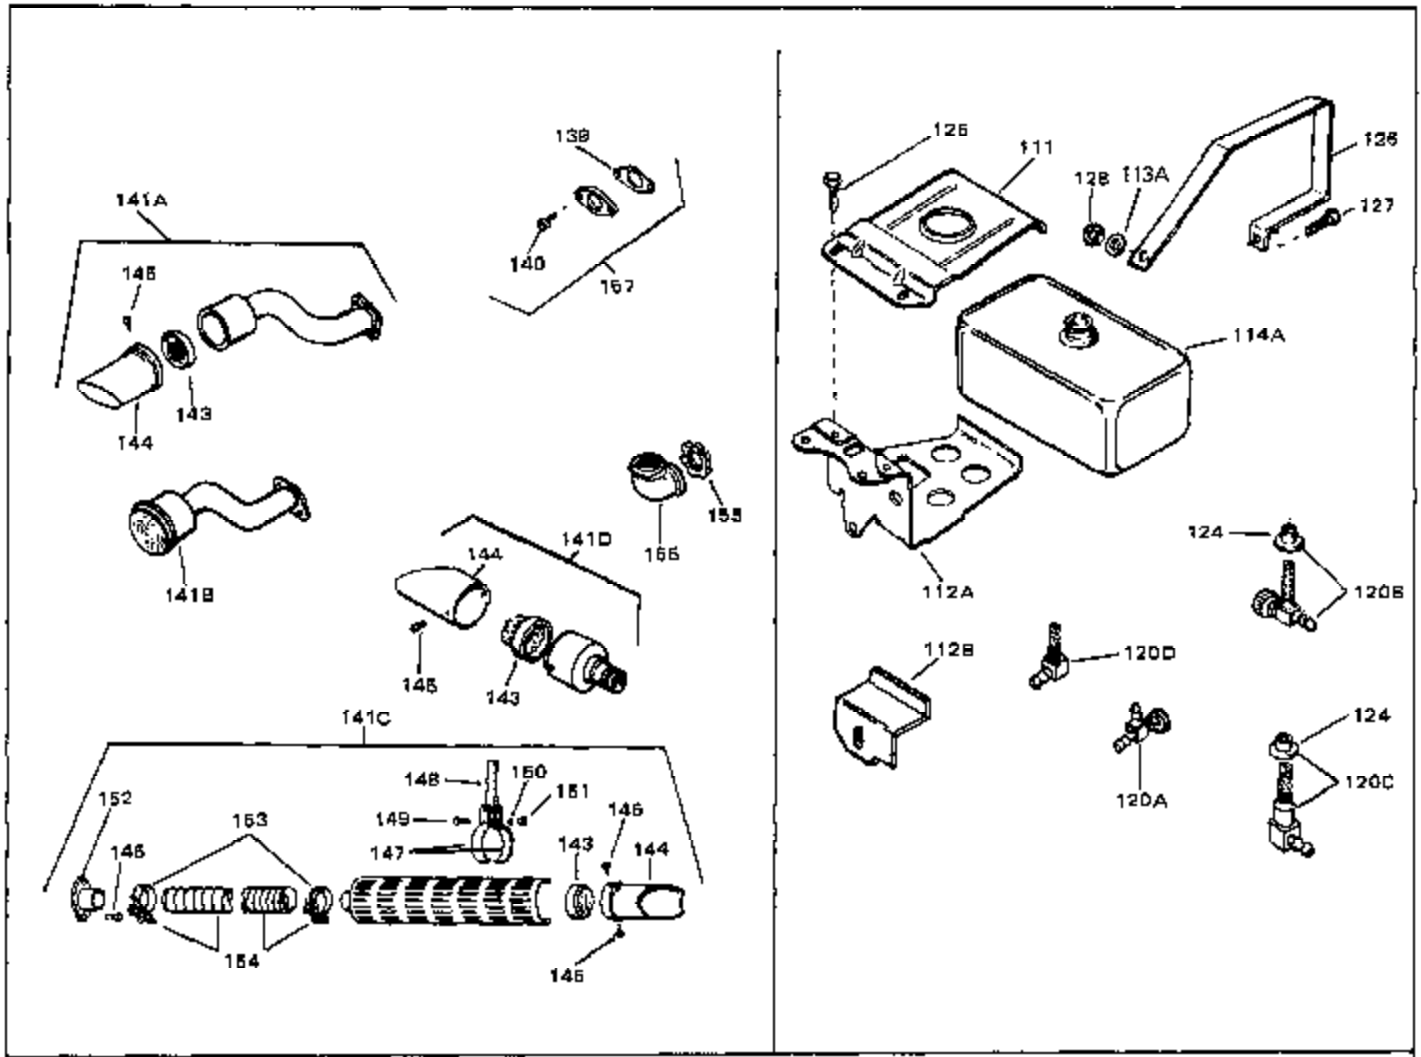

Engine Parts List #3

Ref #	Part Number	Qty	Description
90	31715	0	Body, Air cleaner
91	30727	0	Element, Air cleaner
94	28820	0	Screw
100A	730164	0	Cleaner Assy., Air (Paper)
139	33670	0	Gasket, Muffler
140	30063	0	Screw
140	650561	0	Screw
141A	33699	0	Muffler
141D	391026	0	Muffler
143	33323	0	Screen, Muffler
144	33700	0	Cover & Tube, Muffler
145	650578	0	Screw
157	730165	0	Muffler, Adapter Kit
201	610973	0	Terminal Assy.
209	28942	0	Screw
210	27793	0	Clip, Conduit