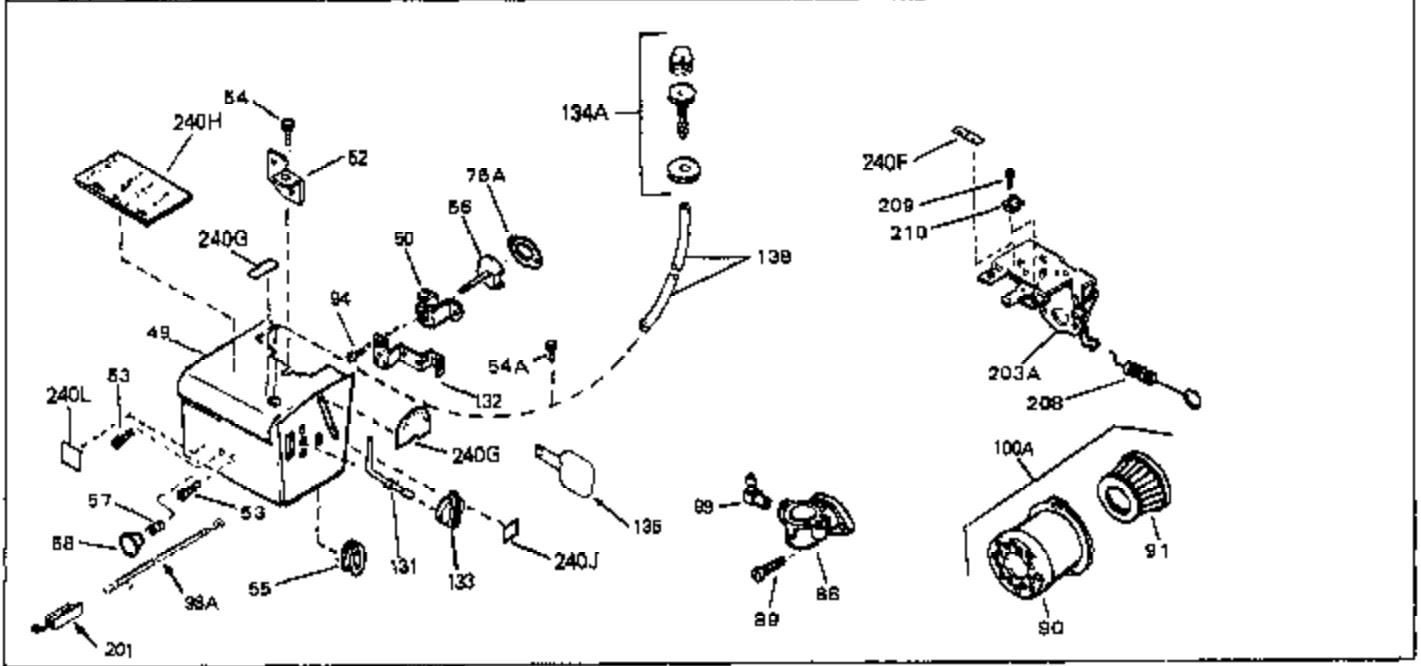

Engine Parts List #3

Ref #	Part Number	Qty	Description
90	31715	0	Body, Air cleaner
91	30727	0	Element, Air cleaner
94	28820	0	Screw
100A	730164	0	Cleaner Assy., Air (Paper)
139	33670	0	Gasket, Muffler
140	30063	0	Screw
140	650561	0	Screw
141A	33699	0	Muffler
141D	391026	0	Muffler
143	33323	0	Screen, Muffler
144	33700	0	Cover & Tube, Muffler
145	650578	0	Screw
157	730165	0	Muffler, Adapter Kit
201	610973	0	Terminal Assy.
209	28942	0	Screw
210	27793	0	Clip, Conduit