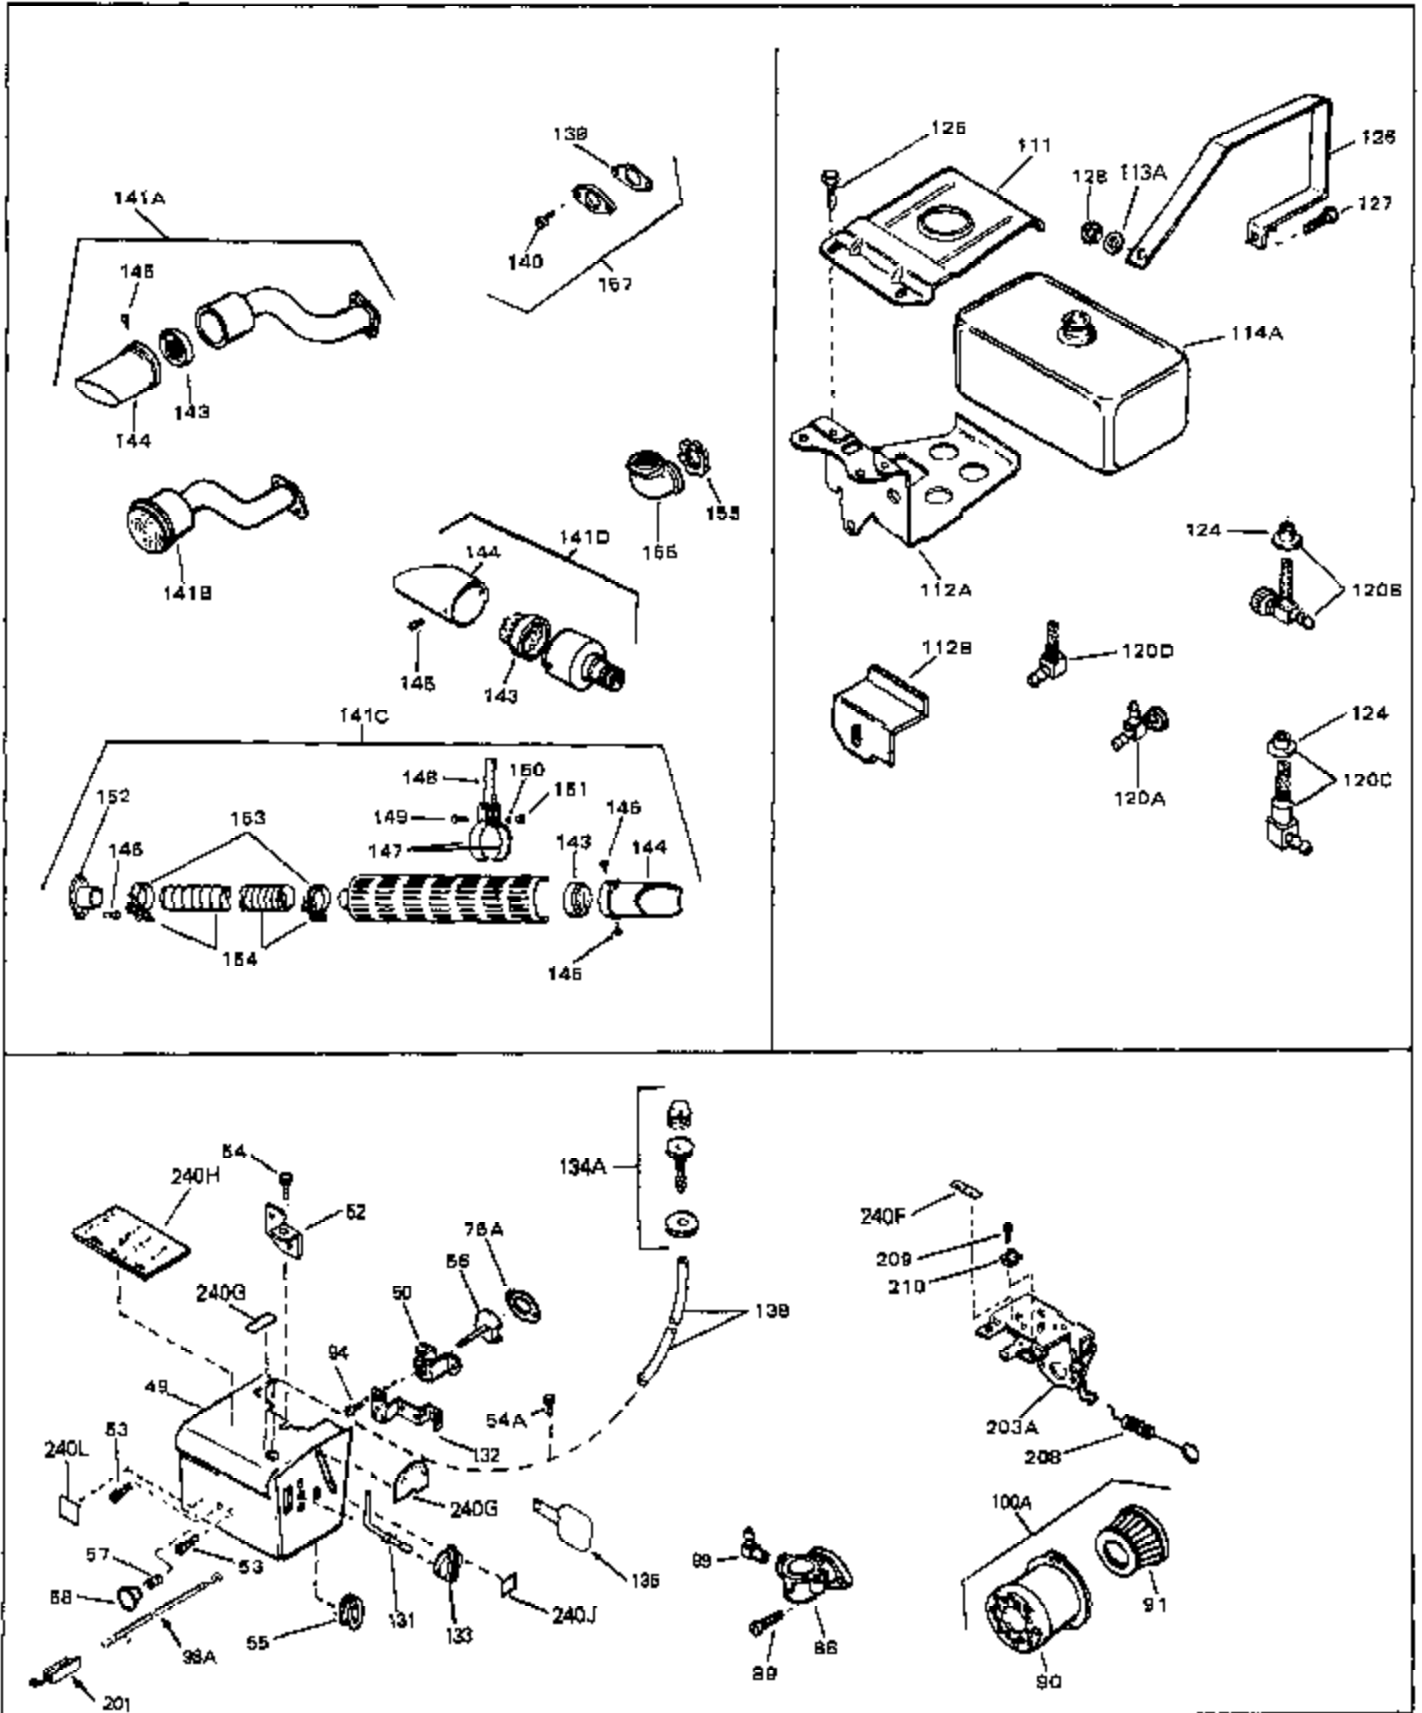

Ref #	Part Number	Qty	Description
90	31715	0	Body, Air cleaner
91	30727	0	Element, Air cleaner
94	28820	0	Screw
100A	730164	0	Cleaner Assy., Air (Paper)
112A	34003	0	Bracket, Fuel tank lower
114A	33350	0	Tank Assy., Fuel (Charcoal Poly) (1 gal.)
120C	33395	0	Fitting, Fuel line
124	33679	0	Bushing, Fuel fitting
125	30688	0	Screw, Hex hd. Sems, 1/4-20 x 1/2
139	33670	0	Gasket, Muffler
140	30063	0	Screw
140	792020	0	Screw, Hex Hd. 1/4-20 x 2-1/4
141D	391026	0	Muffler
157	730165	0	Muffler, Adapter Kit
201	610973	0	Terminal Assy.
209	28942	0	Screw
210	27793	0	Clip, Conduit