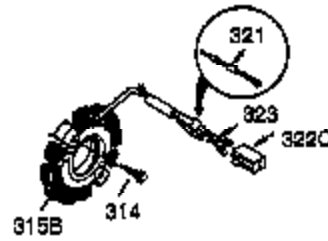

Ref #	Part Number	Qty	Description
5	30969	1	Extension Cap
92	650880	1	Belleville Washer
93	650881	1	Flywheel Nut
110A	37047	1	Ground Wire
285	35985B	1	Starter Cup
287	29752	4	Nut & Lock Washer, 1/4-28
314	650873	1	Screw, 1/4-20 x 3/4"
323	611118	1	Terminal
355	590574	1	Starter Handle (Mitten Grip)
370R	37119	1	Warning Decal
390	590749	1	Rewind Starter
396	33329D	1	Electric Starter Motor (Optional)