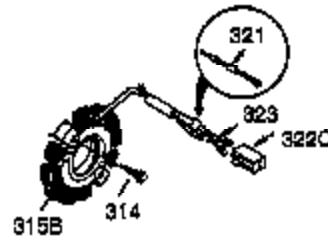

Ref #	Part Number	Qty	Description
5	30969	1	Extension Cap
62	650760	1	Screw, 8-32 x 3/8"
63	28545	1	Grommet
92	650880	1	Belleville Washer
93	650881	1	Flywheel Nut
110A	35305	1	Ground Wire
129	650727	2	Screw, 5/16-18 x 1-3/4"
131A	650713	2	Screw, 5/16-18 x 5/8"
285	35985B	1	Starter Cup
287	29752	2	Nut & Lock Washer, 1/4-28
287	29752	4	Nut & Lock Washer, 1/4-28
314	650873	1	Screw, 1/4-20 x 3/4"
323	611118	1	Terminal
327	35392	1	Starter Plug
355	590574	1	Handle Mitten Grip
370D	36534	1	Lubrication Decal
390	590733	1	Recoil Starter
396	33329D	1	Electric Starter Motor (Optional)