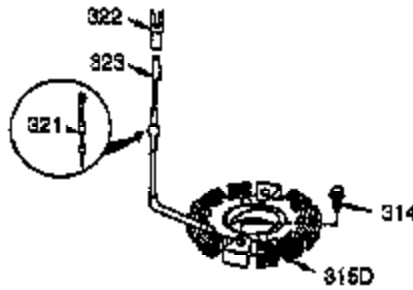

Ref #	Part Number	Qty	Description
5	30969	1	Extension Cap
62	650760	1	Screw, 8-32 x 3/8"
63	28545	1	Grommet
92	650880	1	Lock Washer
93	650881	1	Flywheel Nut
110A	35305	1	Ground Wire Ass'y
129	650727	2	Screw, 5/16-18 x 1-3/4"
131A	650713	2	Screw, 5/16-18 x 5/8"
285	35985B	1	Starter Cup
287	29752	4	Nut & Lock Washer, 1/4-28
314	650873	1	Screw, 1/4-20 x 3/4"
323	611118	1	Terminal
327	35392	1	Logo Decal
355	590574	1	Starter Handle
370D	36534	1	Lubrication Decal
390	590733	1	Rewind Starter
396	33329D	1	Electric Starter Motor (Optional)