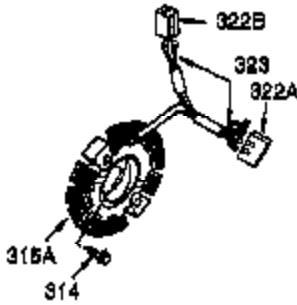

Ref #	Part Number	Qty	Description
5	30969	1	Extension Cap
62	650760	1	Screw, 8-32 x 3/8"
63	28545	1	Grommet
92	650880	1	Lock Washer
93	650881	1	Flywheel Nut
110A	35305	1	Ground Wire Ass'y
129	650727	2	Screw, 5/16-18 x 1-3/4"
131A	650713	2	Screw, 5/16-18 x 5/8"
285	35985B	1	Starter Cup
287	29752	4	Nut & Lock Washer, 1/4-28
314	650873	1	Screw, 1/4-20 x 3/4"
323	611118	1	Terminal
327	35392	1	Logo Decal
355	590574	1	Starter Handle
370D	36534	1	Lubrication Decal
390	590733	1	Rewind Starter
396	33329D	1	Electric Starter Motor (Optional)