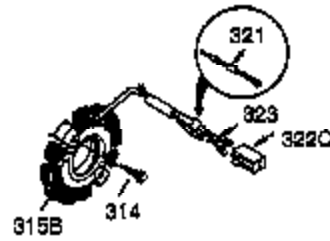

Ref #	Part Number	Qty	Description
5	30969	1	Extension Cap
62	650760	1	Screw, 8-32 x 3/8"
63	28545	1	Grommet
92	650880	1	Lock Washer
93	650881	1	Flywheel Nut
110A	35305	1	Ground Wire Ass'y
129	650727	2	Screw, 5/16-18 x 1-3/4"
131A	650713	2	Screw, 5/16-18 x 5/8"
285	35985B	1	Starter Cup
287	29752	4	Nut & Lock Washer, 1/4-28
314	650873	1	Screw, 1/4-20 x 3/4"
323	611118	1	Terminal
327	35392	1	Logo Decal
355	590574	1	Starter Handle
370D	36534	1	Lubrication Decal
390	590733	1	Rewind Starter
396	33329D	1	Electric Starter Motor (Optional)