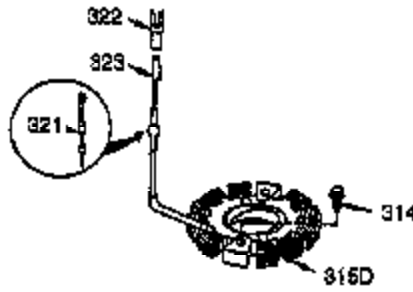

Ref #	Part Number	Qty	Description
5	30969	1	Extension Cap
62	650760	1	Screw, 8-32 x 3/8"
63	28545	1	Grommet
92	650880	1	Lock Washer
93	650881	1	Flywheel Nut
110A	35305	1	Ground Wire
129	650727	2	Screw, 5/16-18 x 1-3/4"
131A	650713	2	Screw, 5/16-18 x 5/8"
285	35985B	1	Starter Cup
287	29752	4	Nut & Lock Washer, 1/4-28
314	650873	1	Screw, 1/4-20 x 3/4"
323	611118	1	Terminal
355	590574	1	Starter Handle
370D	36534	1	Lubrication
390	590733	1	Rewind Starter
396	33329D	1	Electric Starter Motor (Optional)