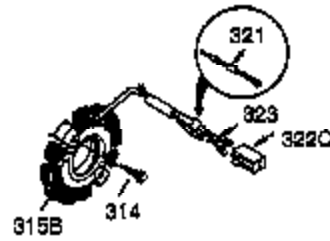

Ref #	Part Number	Qty	Description
5	30969	1	Extension Cap
62	650760	1	Screw, 8-32 x 3/8"
63	28545	1	Grommet
92	650880	1	Lock Washer
93	650881	1	Flywheel Nut
110A	35305	1	Ground Wire
129	650727	2	Screw, 5/16-18 x 1-3/4"
131A	650713	2	Screw, 5/16-18 x 5/8"
285	35985B	1	Starter Cup
287	29752	4	Nut & Lock Washer, 1/4-28
314	650873	1	Screw, 1/4-20 x 3/4"
323	611118	1	Terminal
355	590574	1	Starter Handle
370D	36534	1	Lubrication
390	590733	1	Rewind Starter
396	33329D	1	Electric Starter Motor (Optional)