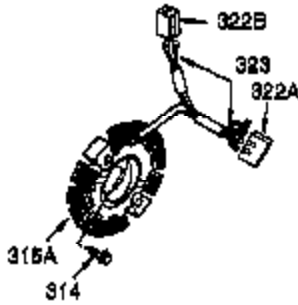

Ref #	Part Number	Qty	Description
5	30969	1	Extension Cap
62	650760	1	Screw, 8-32 x 3/8"
63	28545	1	Grommet
92	650880	1	Lock Washer
93	650881	1	Flywheel Nut
110A	35305	1	Ground Wire
129	650727	2	Screw, 5/16-18 x 1-3/4"
131A	650713	2	Screw, 5/16-18 x 5/8"
285	35985B	1	Starter Cup
287	29752	4	Nut & Lock Washer, 1/4-28
314	650873	1	Screw, 1/4-20 x 3/4"
323	611118	1	Terminal
355	590574	1	Starter Handle
370D	36534	1	Lubrication
390	590733	1	Rewind Starter
396	33329D	1	Electric Starter Motor (Optional)