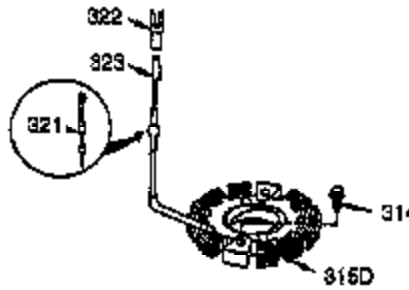

Ref #	Part Number	Qty	Description
5	30969	1	Extension Cap
62	650760	1	Screw, 8-32 x 3/8"
63	28545	1	Grommet
92	650880	1	Lock Washer
93	650881	1	Flywheel Nut
110A	35305	1	Ground Wire
129	650727	2	Screw, 5/16-18 x 1-3/4"
131A	650713	2	Screw, 5/16-18 x 5/8"
285	35985B	1	Starter Cup
287	29752	4	Nut & Lock Washer, 1/4-28
314	650873	1	Screw, 1/4-20 x 3/4"
323	611118	1	Terminal
327	35392	1	Starter Plug
355	590574	1	Starter Handle
390	590733	1	Rewind Starter
396	33329D	1	Electric Starter Motor (120 Volt)(Optional)