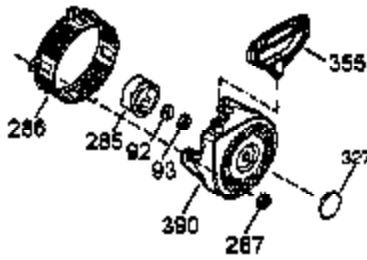

Ref #	Part Number	Qty	Description
5	30969	1	Extension Cap
62	650760	1	Screw, 8-32 x 3/8"
63	28545	1	Grommet
92	650880	1	Lock Washer
93	650881	1	Flywheel Nut
110A	35305	1	Ground Wire
129	650727	2	Screw, 5/16-18 x 1-3/4"
131A	650713	2	Screw, 5/16-18 x 5/8"
285	35985B	1	Starter Cup
287	29752	4	Nut & Lock Washer, 1/4-28
314	650873	1	Screw, 1/4-20 x 3/4"
323	611118	1	Terminal
327	35392	1	Starter Plug
355	590574	1	Starter Handle
390	590733	1	Rewind Starter
396	33329D	1	Electric Starter Motor (120 Volt)(Optional)