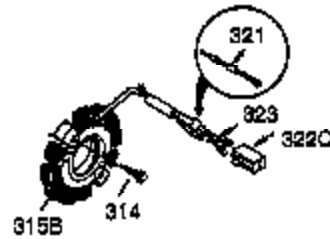

Ref #	Part Number	Qty	Description
5	30969	1	Extension Cap
62	650760	1	Screw, 8-32 x 3/8"
63	28545	1	Grommet
92	650880	1	Lock Washer
93	650881	1	Flywheel Nut
110A	35305	1	Ground Wire
129	650727	2	Screw, 5/16-18 x 1-3/4"
131A	650713	2	Screw, 5/16-18 x 5/8"
285	35985B	1	Starter Cup
287	29752	4	Nut & Lock Washer, 1/4-28
314	650873	1	Screw, 1/4-20 x 3/4"
323	611118	1	Terminal
327	35392	1	Starter Plug
355	590574	1	Starter Handle
390	590733	1	Rewind Starter
396	33329D	1	Electric Starter Motor (120 Volt)(Optional)