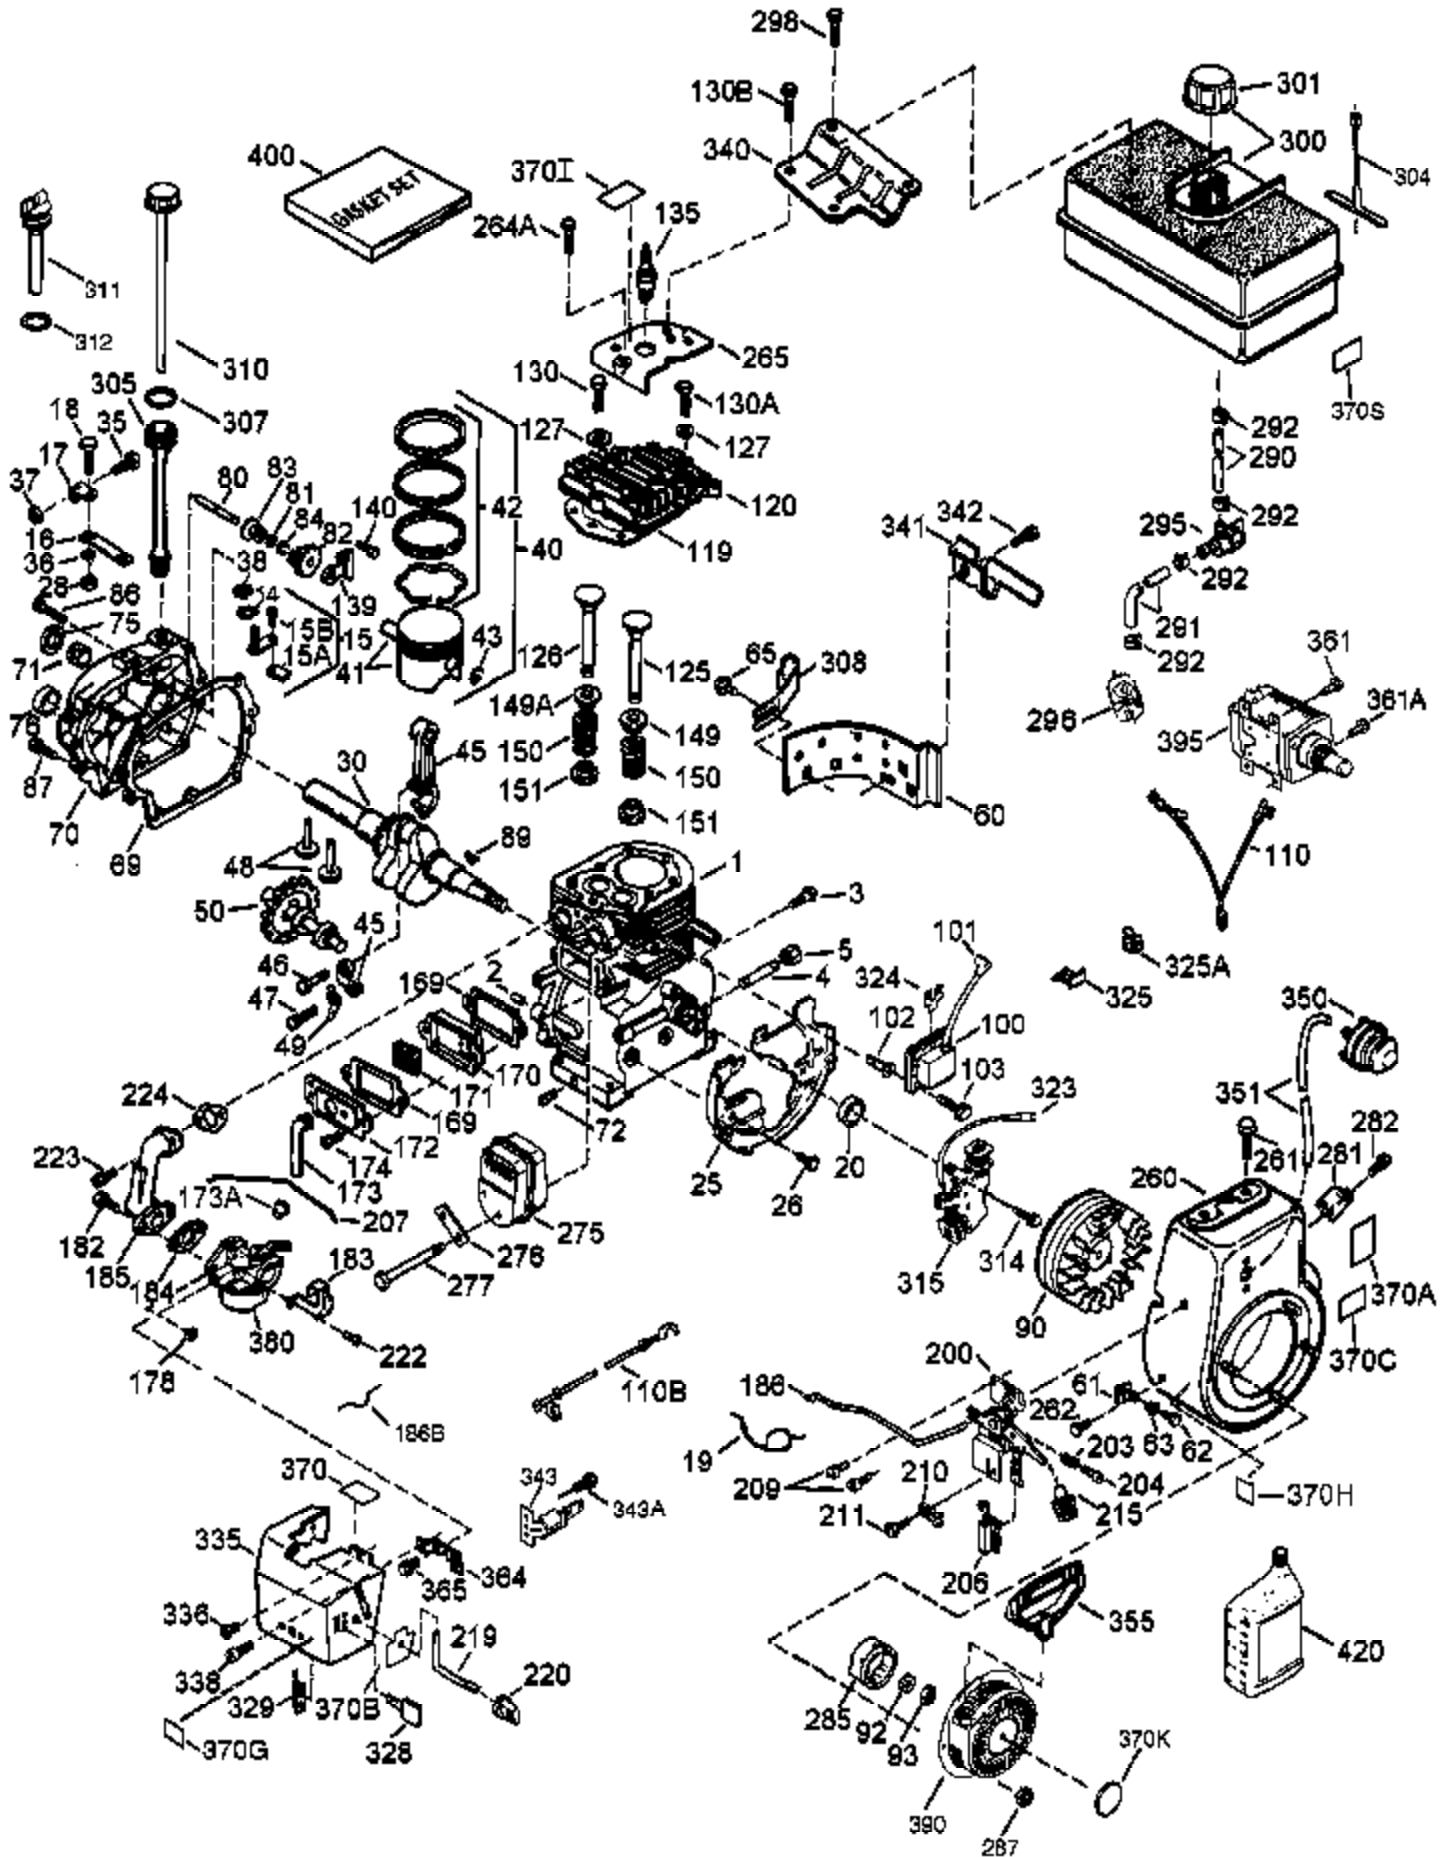

Engine Parts List #1

Ref #	Part Number	Qty	Description
1	35385	1	Cylinder (Incl. 2, 20 & 72)
2	27652	2	Dowel Pin
3	650820	2	Screw, 1/4-20 x 1/2"
15B	650494	1	Screw, 6-40 x 5/16"
15A	30700	1	Governor Yoke
15	30699C	1	Governor Rod (Incl. 15A & 15B)
16	33454	1	Governor Lever
17	29916	1	Governor Lever Clamp
18	650548	1	Screw, 8-32 x 5/16"
19	34663	1	Speed Control Spring
20	35319	1	Oil Seal
25	36460	1	Blower Housing Baffle
26	650561	2	Screw, 1/4-20 x 5/8"
28	30322	1	Lock Nut, 8-32
30	35443A	1	Crankshaft
35	29826	1	Screw, 10-32 x 3/4"
36	29918	1	Lock Washer
37	29216	1	Lock Nut, 10-32
38	29642	1	Retaining Ring
40	34552	1	Piston, Pin & Ring Set (Std.)
40	34553	1	Piston, Pin & Ring Set (.010" OS)
40	34554	1	Piston, Pin & Ring Set (.020" OS)
41	34329A	1	Piston & Pin Ass'y. (Std.) (Incl. 43)
41	34330A	1	Piston & Pin Ass'y. (.010" OS) (Incl. 43)
41	34331A	1	Piston & Pin Ass'y. (.020" OS) (Incl. 43)
42	34332	1	Ring Set (Std.)
42	34333	1	Ring Set (.010" OS)
42	34334	1	Ring Set (.020" OS)
43	27888	2	Piston Pin Retaining Ring
45	35373A	1	Connecting Rod Ass'y. (Incl.46,47,49)
46	650908	1	Connecting Rod Bolt
47	650882	1	Connecting Rod Bolt
48	34034	2	Valve Lifter
49	35374	1	Oil Dipper
50	35375	1	Camshaft (MCR)
60	33273A	1	Blower Housing Extension
61	34126	1	Grommet Mounting Bracket
62	650760	1	Screw, 8-32 x 3/8"
63	28545	1	Grommet
65	650128	1	Screw, 10-24 x 1/2"
69	35262A	1	* Cylinder Cover Gasket
70	35376	1	Cylinder Cover (Incl. 71, 75 & 80)
71	35377	1	Crankshaft Bushing
72	27642	2	Oil Drain Plug
72B	28582	1	Oil Drain Plug
75	35319	1	Oil Seal
80	31845	1	Governor Shaft
81	30590A	1	Washer
82	35378	1	Governor Gear Ass'y. (Incl. 81)
83	30588A	1	Governor Spool
84	29193	1	Retaining Ring
86	650833	7	Screw, 1/4-20 x 1-3/16"
87	650832	1	Screw, 1/4-20 x 1-11/16"
89	32589	1	Flywheel Key
90	611091	1	Flywheel (W/Ring Gear)
92	650880	1	Lock Washer
93	650881	1	Flywheel Nut
100	35135	1	Solid State Ignition