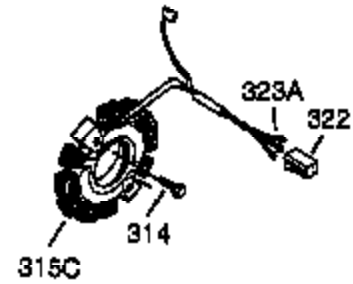

Ref #	Part Number	Qty	Description
72A	28534	1	Pipe Plug
92	650880	1	Lock Washer
93	650881	1	Flywheel Nut
130C	650694A	3	Screw, 5/16-18 x 2"
278	650147	2	Washer
279A	650979	2	Lock Washer
279	650980	2	Screw, 10-16 x 47/64"
280	36294	1	Heat Shield
285	35985B	1	Starter Cup
287	29752	4	Nut & Lock Washer, 1/4-28
314	650873	1	Screw, 1/4-20 x 3/4"
323	611118	1	Terminal
355	590574	1	Starter Handle
370I	37119	1	Warning Decal
390	590749	1	Rewind Starter (Note: This engine could have been built with 590733 starter.)
900	756348	1	Replacement, order from 71-999
900	756340B	1	Short Block, order from 71-999