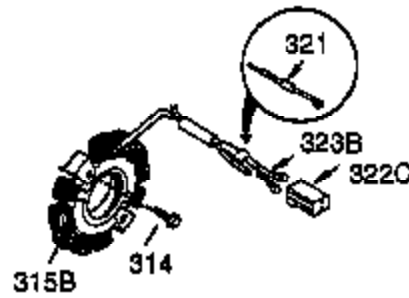

Ref #	Part Number	Qty	Description
72A	28534	1	Pipe Plug
92	650880	1	Lock Washer
93	650881	1	Flywheel Nut
130C	650694A	3	Screw, 5/16-18 x 2"
278	650147	2	Washer
279A	650979	2	Lock Washer
279	650980	2	Screw, 10-16 x 47/64"
280	36294	1	Heat Shield
285	35985B	1	Starter Cup
287	29752	4	Nut & Lock Washer, 1/4-28
314	650873	1	Screw, 1/4-20 x 3/4"
323	611118	1	Terminal
355	590574	1	Starter Handle
370I	37119	1	Warning Decal
390	590749	1	Rewind Starter (Note: This engine could have been built with 590733 starter.)
900	756348	1	Replacement, order from 71-999
900	756340B	1	Short Block, order from 71-999