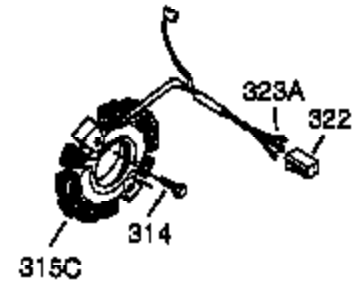

Ref #	Part Number	Qty	Description
287	29752	4	Nut & Lock Washer, 1/4-28
291	30962	1	Fuel Line
292	26460	2	Fuel Line Clamp
298	650665	2	Screw, 1/4-15 x 3/4"
300	34186A	1	Fuel Tank (Incl. 292 & 301)
301	35355	1	Fuel Cap
305	35554	1	Oil Fill Tube
307	35499	1	"O" Ring
308	35540	1	Fill Tube Clip
310	36205	1	Dipstick
315	611111	1	Alternator Coil (18 Watt) (Incl. 323)
323	611118	1	Terminal
325	29443	1	Wire Clip
328	35062	2	Ignition Key
335	35057A	1	Carburetor Cover
336	650765	1	Screw, 10-32 x 1/2"
338	28942	2	Screw, 10-32 x 3/8"
340	34154	1	Fuel Tank Bracket
341	34155	1	Fuel Tank Bracket
342	650561	1	Screw, 1/4-20 x 19/32"
343	35079A	1	Key Switch Bracket (Incl. 343A)
343A	651060	1	Screw, 10-32 x 23/64"
350	570682A	1	Primer Ass'y.
351	32180C	1	Primer Line
355	590574	1	Starter Handle
364	37659	1	Carburetor Cover Bracket
365	650767	2	Screw, 8-32 x 27/64"
370I	37119	1	Warning Decal
370K	36695	1	Starter Decal
370C	36501	1	Primer Decal
370E	36534	1	Warning Decal
370F	35077	1	Instruction Decal
380	640054	1	Carburetor (Incl. 184)
390	590749	1	Rewind Starter (Note: This engine could have been built with 590733 starter.)
396	33329E	1	Electric Starter Motor (Optional)
400	36452B	1	* Gasket Set (Incl. items marked PK in notes)
900	756348	1	Replacement Engine, order from 71-999
900	756340B	1	Replacement Short Block, order from 71-999