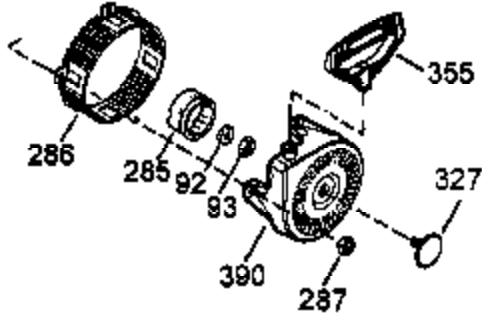

Ref #	Part Number	Qty	Description
291	30962	1	Fuel Line
292	26460	2	Fuel Line Clamp
298	650665	2	Screw, 1/4-15 x 3/4"
300	34186A	1	Fuel Tank (Incl. 292 & 301)
301	35355	1	Fuel Cap
305	35554	1	Oil Fill Tube
307	35499	1	"O" Ring
308	35540	1	Fill Tube Clip
310	36205	1	Dipstick
315	611111	1	Alternator Coil (18 Watt) (Incl. 323)
323	611118	1	Terminal
325	29443	1	Wire Clip
328	35062	2	Ignition Key
335	35057A	1	Carburetor Cover
336	650765	1	Screw, 10-32 x 1/2"
338	28942	2	Screw, 10-32 x 3/8"
340	34154	1	Fuel Tank Bracket
341	34155	1	Fuel Tank Bracket
342	650561	1	Screw, 1/4-20 x 19/32"
343A	651060	1	Screw, 10-32 x 23/64"
343	35079A	1	Key Switch Bracket (Incl. 343A)
350	570682A	1	Primer Ass'y.
351	32180C	1	Primer Line
355	590574	1	Starter Handle
364	37659	1	Carburetor Cover Bracket
365	650767	2	Screw, 8-32 x 27/64"
370G	36534	1	Caution Decal
370K	36695	1	Starter Decal
370C	36501	1	Primer Decal
370B	35077	1	Control Decal
370I	37119	1	Warning Decal
380	640054	1	Carburetor (Incl. 184)
390	590749	1	Rewind Starter (Note: This engine could have been built with 590733 starter.)
396	33329E	1	Electric Starter Motor (Optional)
400	36452B	1	* Gasket Set (Incl. items marked PK in notes)
900	756348	1	Replacement Engine, order from 71-999
900	756340B	1	Replacement Short Block, order from 71-999