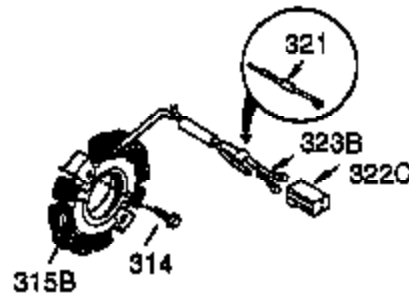

Ref #	Part Number	Qty	Description
291	30962	1	Fuel Line
292	26460	2	Fuel Line Clamp
298	650665	2	Screw, 1/4-15 x 3/4"
300	34186A	1	Fuel Tank (Incl. 292 & 301)
301	35355	1	Fuel Cap
305	35554	1	Oil Fill Tube
307	35499	1	"O" Ring
308	35540	1	Fill Tube Clip
310	36205	1	Dipstick
315	611111	1	Alternator Coil (18 Watt) (Incl. 323)
323	611118	1	Terminal
325	29443	1	Wire Clip
328	35062	2	Ignition Key
335	35057A	1	Carburetor Cover
336	650765	1	Screw, 10-32 x 1/2"
338	28942	2	Screw, 10-32 x 3/8"
340	34154	1	Fuel Tank Bracket
341	34155	1	Fuel Tank Bracket
342	650561	1	Screw, 1/4-20 x 19/32"
343A	651060	1	Screw, 10-32 x 23/64"
343	35079A	1	Key Switch Bracket (Incl. 343A)
350	570682A	1	Primer Ass'y.
351	32180C	1	Primer Line
355	590574	1	Starter Handle
364	37659	1	Carburetor Cover Bracket
365	650767	2	Screw, 8-32 x 27/64"
370G	36534	1	Caution Decal
370K	36695	1	Starter Decal
370C	36501	1	Primer Decal
370B	35077	1	Control Decal
370I	37119	1	Warning Decal
380	640054	1	Carburetor (Incl. 184)
390	590749	1	Rewind Starter (Note: This engine could have been built with 590733 starter.)
396	33329E	1	Electric Starter Motor (Optional)
400	36452B	1	* Gasket Set (Incl. items marked PK in notes)
900	756348	1	Replacement Engine, order from 71-999
900	756340B	1	Replacement Short Block, order from 71-999