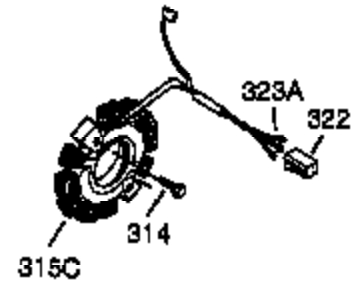

Ref #	Part Number	Qty	Description
291	30962	1	Fuel Line
292	26460	2	Fuel Line Clamp
298	650665	2	Screw, 1/4-15 x 3/4"
300	34186A	1	Fuel Tank (Incl. 292 & 301)
301	35355	1	Fuel Cap
305	35554	1	Oil Fill Tube
307	35499	1	"O" Ring
308	35540	1	Fill Tube Clip
310	36205	1	Dipstick
315	611111	1	Alternator Coil (18 Watt) (Incl. 323)
323	611118	1	Terminal
325	29443	1	Wire Clip
328	35062	2	Ignition Key
335	35057A	1	Carburetor Cover
336	650765	1	Screw, 10-32 x 1/2"
338	28942	2	Screw, 10-32 x 3/8"
340	34154	1	Fuel Tank Bracket
341	34155	1	Fuel Tank Bracket
342	650561	1	Screw, 1/4-20 x 19/32"
343A	651060	1	Screw, 10-32 x 23/64"
343	35079A	1	Key Switch Bracket (Incl. 343A)
350	570682A	1	Primer Ass'y.
351	32180C	1	Primer Line
355	590574	1	Starter Handle
364	37659	1	Carburetor Cover Bracket
365	650767	2	Screw, 8-32 x 27/64"
370G	36534	1	Caution Decal
370K	36695	1	Starter Decal
370C	36501	1	Primer Decal
370B	35077	1	Control Decal
370I	37119	1	Warning Decal
380	640054	1	Carburetor (Incl. 184)
390	590749	1	Rewind Starter (Note: This engine could have been built with 590733 starter.)
396	33329E	1	Electric Starter Motor (Optional)
400	36452B	1	* Gasket Set (Incl. items marked PK in notes)
900	756348	1	Replacement Engine, order from 71-999
900	756340B	1	Replacement Short Block, order from 71-999