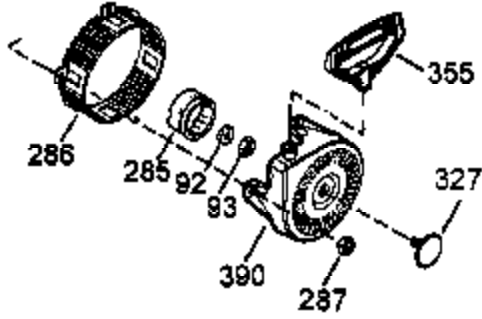

Ref #	Part Number	Qty	Description
5	30969	1	Extension Cap
92	650880	1	Lock Washer
93	650881	1	Flywheel Nut
130C	650694A	3	Screw, 5/16-18 x 2"
285	35985B	1	Starter Cup
287	29752	4	Nut & Lock Washer, 1/4-28
314	650873	1	Screw, 1/4-20 x 3/4"
323	611118	1	Terminal
327	35392	1	Starter Plug
355	590574	1	Starter Handle (Mitten Grip)
390	590749	1	Rewind Starter (NOTE: This engine could have been built with 590733 starter.)
900	756348	1	Replacement Engine, order from 71-999
900	756340B	1	Replacement Short Block, order from 71-999