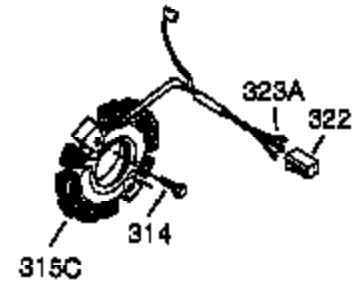

Ref #	Part Number	Qty	Description
5	30969	1	Extension Cap
92	650880	1	Lock Washer
93	650881	1	Flywheel Nut
130C	650694A	3	Screw, 5/16-18 x 2"
285	35985B	1	Starter Cup
287	29752	4	Nut & Lock Washer, 1/4-28
314	650873	1	Screw, 1/4-20 x 3/4"
323	611118	1	Terminal
327	35392	1	Starter Plug
355	590574	1	Starter Handle (Mitten Grip)
390	590749	1	Rewind Starter (NOTE: This engine could have been built with 590733 starter.)
900	756348	1	Replacement Engine, order from 71-999
900	756340B	1	Replacement Short Block, order from 71-999