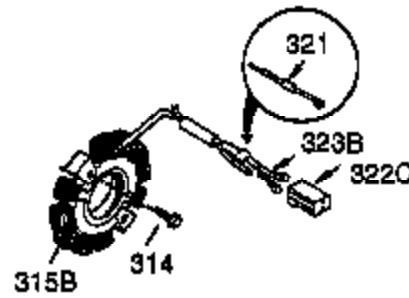

Ref #	Part Number	Qty	Description
5	30969	1	Extension Cap
92	650880	1	Lock Washer
93	650881	1	Flywheel Nut
130C	650694A	3	Screw, 5/16-18 x 2"
285	35985B	1	Starter Cup
287	29752	4	Nut & Lock Washer, 1/4-28
314	650873	1	Screw, 1/4-20 x 3/4"
323	611118	1	Terminal
327	35392	1	Starter Plug
355	590574	1	Starter Handle (Mitten Grip)
390	590749	1	Rewind Starter (NOTE: This engine could have been built with 590733 starter.)
900	756348	1	Replacement Engine, order from 71-999
900	756340B	1	Replacement Short Block, order from 71-999