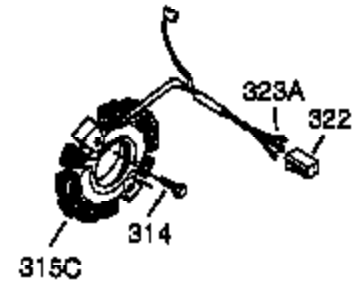

Ref #	Part Number	Qty	Description
5	30969	1	Extension Cap
92	650880	1	Lock Washer
93	650881	1	Flywheel Nut
130C	650694A	3	Screw, 5/16-18 x 2"
278	650147	2	Washer
279	650980	2	Screw, 10-16 x 47/64"
279A	650979	2	Lock Washer
280	36294	1	Heat Shield
285	35985B	1	Starter Cup
287	29752	4	Nut & Lock Washer, 1/4-28
314	650873	1	Screw, 1/4-20 x 3/4"
323	611118	1	Terminal
355	590574	1	Starter Handle
361	650990	2	Screw, T-30, 1/4-20 x 15/32"
370I	37119	1	Warning Decal
390	590749	1	Rewind Starter (Note: This engine could have been built with 590733 starter.)