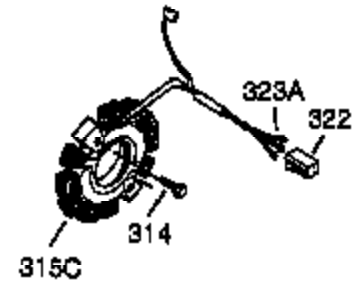

Ref #	Part Number	Qty	Description
291	30962	1	Fuel Line
292	26460	2	Fuel Line Clamp
298	650665	2	Screw, 1/4-15 x 3/4"
300	34186A	1	Fuel Tank (Incl. 292 & 301)
301	35355	1	Fuel Cap
305	35554	1	Oil Fill Tube
307	35499	1	"O" Ring
308	35540	1	Fill Tube Clip
310	36205	1	Dipstick
315	611111	1	Alternator Coil (18 Watt) (Incl. 323)
323	611118	1	Terminal
325	29443	1	Wire Clip
328	35062	2	Ignition Key
335	35057A	1	Carburetor Cover
336	650765	1	Screw, 10-32 x 1/2"
338	28942	2	Screw, 10-32 x 3/8"
340	34154	1	Fuel Tank Bracket
341	34155	1	Fuel Tank Bracket
342	650561	1	Screw, 1/4-20 x 19/32"
343	35079A	1	Key Switch Bracket (Incl. 343A)
343A	651060	1	Screw, 10-32 x 23/64"
350	570682A	1	Primer Ass'y.
351	32180C	1	Primer Line
355	590574	1	Starter Handle
364	33377	1	Carburetor Cover Bracket
365	650767	2	Screw, 8-32 x 27/64"
370G	36534	1	Caution Decal
370K	36695	1	Starter Decal
370B	35077	1	Control Decal
370C	36501	1	Primer Decal
370I	37119	1	Warning Decal
380	640054	1	Carburetor (Incl. 184)
390	590749	1	Rewind Starter (Note: This engine could have been built with 590733 starter.)
396	33329E	1	Electric Starter Motor (Optional)
400	36452B	1	* Gasket Set (Incl. items marked PK in notes)
900	0		Replacement Engine None.
900	0	1	Replacement Short Block 756340A order from 71-999.