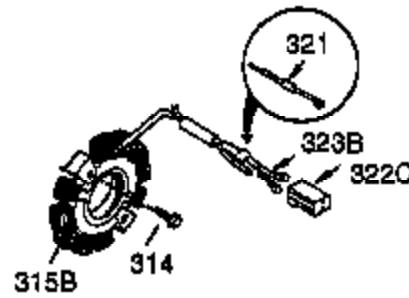

Ref #	Part Number	Qty	Description
291	30962	1	Fuel Line
292	26460	2	Fuel Line Clamp
298	650665	2	Screw, 1/4-15 x 3/4"
300	34186A	1	Fuel Tank (Incl. 292 & 301)
301	35355	1	Fuel Cap
305	35554	1	Oil Fill Tube
307	35499	1	"O" Ring
308	35540	1	Fill Tube Clip
310	36205	1	Dipstick
315	611111	1	Alternator Coil (18 Watt) (Incl. 323)
323	611118	1	Terminal
325	29443	1	Wire Clip
328	35062	2	Ignition Key
335	35057A	1	Carburetor Cover
336	650765	1	Screw, 10-32 x 1/2"
338	28942	2	Screw, 10-32 x 3/8"
340	34154	1	Fuel Tank Bracket
341	34155	1	Fuel Tank Bracket
342	650561	1	Screw, 1/4-20 x 19/32"
343	35079A	1	Key Switch Bracket (Incl. 343A)
343A	651060	1	Screw, 10-32 x 23/64"
350	570682A	1	Primer Ass'y.
351	32180C	1	Primer Line
355	590574	1	Starter Handle
364	33377	1	Carburetor Cover Bracket
365	650767	2	Screw, 8-32 x 27/64"
370G	36534	1	Caution Decal
370K	36695	1	Starter Decal
370B	35077	1	Control Decal
370C	36501	1	Primer Decal
370I	37119	1	Warning Decal
380	640054	1	Carburetor (Incl. 184)
390	590749	1	Rewind Starter (Note: This engine could have been built with 590733 starter.)
396	33329E	1	Electric Starter Motor (Optional)
400	36452B	1	* Gasket Set (Incl. items marked PK in notes)
900	0		Replacement Engine None.
900	0	1	Replacement Short Block 756340A order from 71-999.