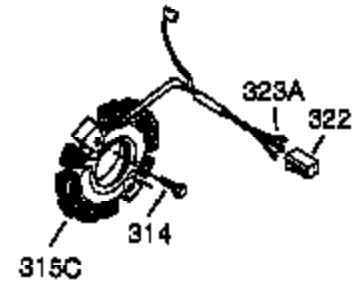

Ref #	Part Number	Qty	Description
5	30969	1	Extension Cap
92	650880	1	Lock Washer
93	650881	1	Flywheel Nut
130C	650694A	3	Screw, 5/16-18 x 2"
285	35985B	1	Starter Cup
287	29752	4	Nut & Lock Washer, 1/4-28
314	650873	1	Screw, 1/4-20 x 3/4"
323	611118	1	Terminal
327	35392	1	Starter Plug
355	590574	1	Starter Handle (Mitten Grip)
390	590749	1	Rewind Starter (NOTE: This engine could have been built with 590733 starter.)
900	0		Replacement Engine None
900	0	1	Replacement Short Block 756340A order from 71-999