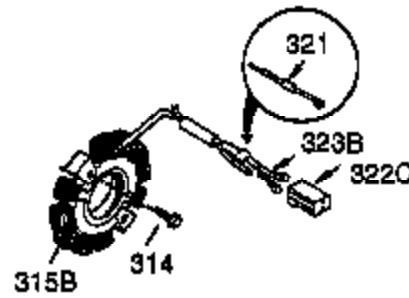

Ref #	Part Number	Qty	Description
5	30969	1	Extension Cap
92	650880	1	Lock Washer
93	650881	1	Flywheel Nut
130C	650694A	3	Screw, 5/16-18 x 2"
285	35985B	1	Starter Cup
287	29752	4	Nut & Lock Washer, 1/4-28
314	650873	1	Screw, 1/4-20 x 3/4"
323	611118	1	Terminal
327	35392	1	Starter Plug
355	590574	1	Starter Handle (Mitten Grip)
390	590749	1	Rewind Starter (NOTE: This engine could have been built with 590733 starter.)
900	0		Replacement Engine None
900	0	1	Replacement Short Block 756340A order from 71-999