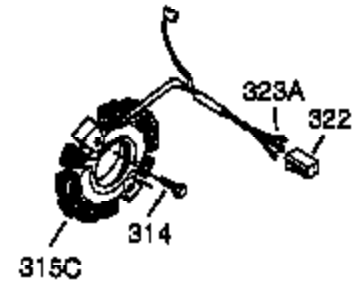

Ref #	Part Number	Qty	Description
5	30969	1	Extension Cap
92	650880	1	Lock Washer
93	650881	1	Flywheel Nut
130C	650694A	3	Screw, 5/16-18 x 2"
285	35985B	1	Starter Cup
287	29752	4	Nut & Lock Washer, 1/4-28
314	650873	1	Screw, 1/4-20 x 3/4"
323	611118	1	Terminal
327	35392	1	Starter Plug
355	590574	1	Starter Handle (Mitten Grip)
390	590749	1	Rewind Starter
900	0		Replacement Engine None
900	0	1	Replacement Short Block 756340, order from 71-999