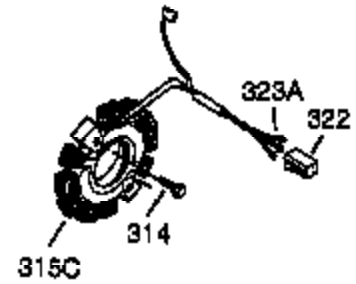

Ref #	Part Number	Qty	Description
5	30969	1	Extension Cap
92	650880	1	Lock Washer
93	650881	1	Flywheel Nut
130C	650694A	3	Screw, 5/16-18 x 2"
285	35985B	1	Starter Cup
287	29752	4	Nut & Lock Washer, 1/4-28
314	650873	2	Screw, 1/4-20 x 3/4"
321	611161	1	Diode
322	611142	1	Connector Body
323	611118	2	Terminal
327	35392	1	Starter Plug
355	590574	1	Starter Handle
370I	35878	1	Warning Decal
390	590749	1	Rewind Starter (Note: This engine could have been built with 590733 starter.)
900	0		Replacement Engine None.
900	0	1	Replacement Short Block 756329A, order from 71-999.