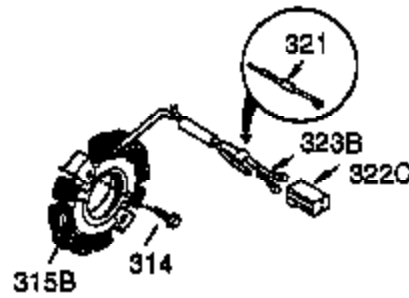

Ref #	Part Number	Qty	Description
5	30969	1	Extension Cap
92	650880	1	Lock Washer
93	650881	1	Flywheel Nut
130C	650694A	3	Screw, 5/16-18 x 2"
285	35985B	1	Starter Cup
287	29752	4	Nut & Lock Washer, 1/4-28
314	650873	2	Screw, 1/4-20 x 3/4"
321	611161	1	Diode
322	611142	1	Connector Body
323	611118	2	Terminal
327	35392	1	Starter Plug
355	590574	1	Starter Handle
370I	35878	1	Warning Decal
390	590749	1	Rewind Starter (Note: This engine could have been built with 590733 starter.)
900	0		Replacement Engine None.
900	0	1	Replacement Short Block 756329A, order from 71-999.