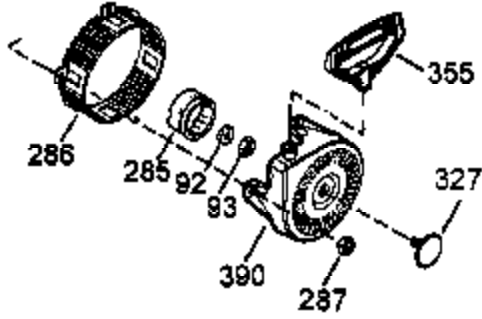

Ref #	Part Number	Qty	Description
5	30969	1	Extension Cap
92	650880	1	Lock Washer
93	650881	1	Flywheel Nut
130C	650694A	3	Screw, 5/16-18 x 2"
285	35985B	1	Starter Cup
287	29752	4	Nut & Lock Washer, 1/4-28
314	650873	2	Screw, 1/4-20 x 3/4"
321	611161	1	Diode
322	611142	1	Connector Body
323	611118	2	Terminal
327	35392	1	Starter Plug
355	590574	1	Starter Handle
370I	35878	1	Warning Decal
390	590749	1	Rewind Starter (Note: This engine could have been built with 590733 starter.)
900	0		Replacement Engine None.
900	0	1	Replacement Short Block 756329A, order from 71-999.