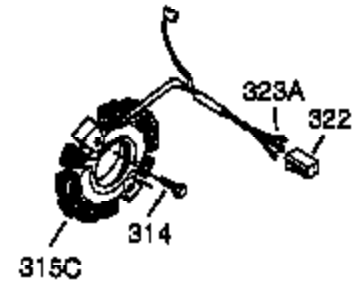

Ref #	Part Number	Qty	Description
72A	28534	1	Oil Drain Plug
72B	28582	1	Oil Drain Plug
92	650880	1	Lock Washer
93	650881	1	Flywheel Nut
130C	650694A	3	Screw, 5/16-18 x 2"
278	650147	2	Washer
279A	650979	2	Lock Washer
279	650980	2	Screw, 10-16 x 47/64"
280	36294	1	Heat Shield (Incl. 278, 279 & 279A)
285	35985B	1	Starter Cup
287	29752	4	Nut & Lock Washer, 1/4-28
314	650873	1	Screw, 1/4-20 x 3/4"
323	611118	1	Terminal
355	590574	1	Starter Handle
370I	37119	1	Warning Decal
390	590749	1	Rewind Starter (Note: This engine could have been built with 590733 starter.)