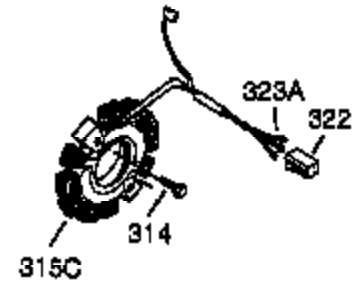

Ref #	Part Number	Qty	Description
290	30705	1	Fuel Line
292	26460	4	Fuel Line Clamp
298	650665	2	Screw, 1/4-15 x 3/4"
300	34156A	1	Fuel Tank (Incl. 292 & 301)
301	35355	1	Fuel Cap
305	35554	1	Oil Fill Tube
307	35499	1	"O" Ring
308	35540	1	Fill Tube Clip
310	36205	1	Dipstick
315	611111	1	Alternator Coil (18 Watt) (Incl. 323)
323	611118	1	Terminal
325	29443	1	Wire Clip
328	35062	2	Ignition Key
335	35057A	1	Carburetor Cover
336	650765	1	Screw, 10-32 x 1/2"
338	28942	2	Screw, 10-32 x 3/8"
340	34154	1	Fuel Tank Bracket
341	34155	1	Fuel Tank Bracket
342	650561	1	Screw, 1/4-20 x 5/8"
343	35079	1	Key Switch Bracket
350	570682A	1	Primer Ass'y.
351	32180C	1	Primer Line
355	590574	1	Starter Handle
364	33377	1	Carburetor Cover Bracket
365	650767	2	Screw, 8-32 x 27/64"
370G	36534	1	Caution Decal
370K	36695	1	Starter Decal
370B	35077	1	Control Decal
370I	37119	1	Warning Decal
370C	36501	1	Primer Decal
380	640054	1	Carburetor (Incl. 184)
390	590749	1	Rewind Starter (Note: This engine could have been built with 590733 starter.)
396	33329E	1	Electric Starter Motor (Optional)
400	36452B	1	* Gasket Set (Incl. items marked PK in notes) Incl. part #'s 27272A (1), 27896A (2), 27915A (1), 29673 (1), 29673 (1), 33263 (1), 33629 (1), 34698A (1) 35262A (1), 35317 (1), 36451 (1)
900	0		Replacement Engine None.
900	0	1	Replacement Short Block 756336, order from 71-999.