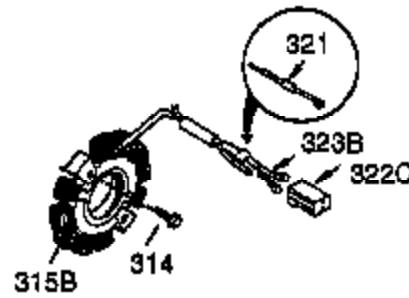

Ref #	Part Number	Qty	Description
5	30969	1	Extension Cap
92	650880	1	Lock Washer
93	650881	1	Flywheel Nut
130C	650694A	3	Screw, 5/16-18 x 2"
285	35985B	1	Starter Cup
287	29752	4	Nut & Lock Washer, 1/4-28
314	650873	1	Screw, 1/4-20 x 3/4"
323	611118	1	Terminal
327	35392	1	Starter Plug
355	590574	1	Starter Handle (Mitten Grip)
390	590749	1	Rewind Starter
900	0	1	Replacement Engine 756348, order from 71-199
900	0	1	Replacement Short Block 756340, order from 71-999