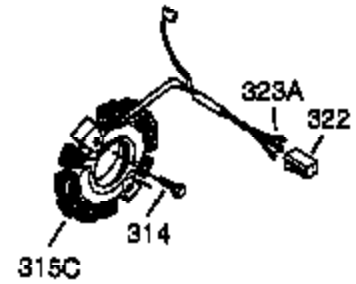

Ref #	Part Number	Qty	Description
5	30969	1	Extension Cap
92	650880	1	Lock Washer
93	650881	1	Flywheel Nut
130C	650694A	3	Screw, 5/16-18 x 2"
285	35985B	1	Starter Cup
287	29752	4	Nut & Lock Washer, 1/4-28
314	650873	1	Screw, 1/4-20 x 3/4"
323	611118	1	Terminal
327	35392	1	Starter Plug
355	590574	1	Starter Handle (Mitten Grip)
390	590749	1	Rewind Starter
900	0	1	Replacement Engine 756348, order from 71-199
900	0	1	Replacement Short Block 756340, order from 71-999