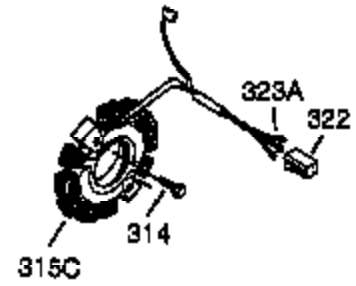

Ref #	Part Number	Qty	Description
5	30969	1	Extension Cap
92	650880	1	Lock Washer
93	650881	1	Flywheel Nut
130C	650694A	3	Screw, 5/16-18 x 2"
285	35985B	1	Starter Cup
287	29752	4	Nut & Lock Washer, 1/4-28
314	650873	1	Screw, 1/4-20 x 3/4"
323	611118	1	Terminal
355	590574	1	Starter Handle
370I	37119	1	Warning Decal
390	590749	1	Rewind Starter (Note: This engine could have been built with 590733 starter.)
900	0		Replacement Engine None.
900	0	1	Replacement Short Block 756340A, order from 71-999.