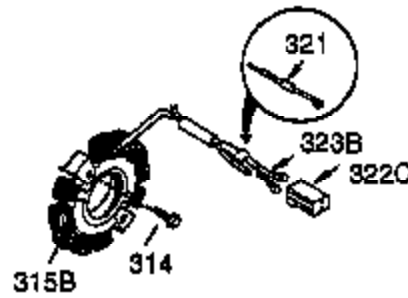

Ref #	Part Number	Qty	Description
5	30969	1	Extension Cap
92	650880	1	Lock Washer
93	650881	1	Flywheel Nut
130C	650694A	3	Screw, 5/16-18 x 2"
285	35985B	1	Starter Cup
287	29752	4	Nut & Lock Washer, 1/4-28
314	650873	1	Screw, 1/4-20 x 3/4"
323	611118	1	Terminal
355	590574	1	Starter Handle
370I	37119	1	Warning Decal
390	590749	1	Rewind Starter (Note: This engine could have been built with 590733 starter.)
900	0		Replacement Engine None.
900	0	1	Replacement Short Block 756340A, order from 71-999.