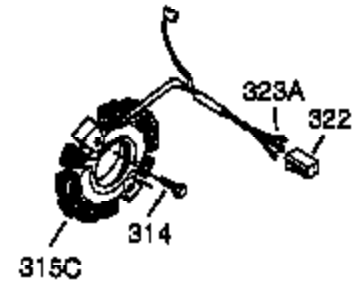

Ref #	Part Number	Qty	Description
72A	28534	1	Oil Drain Plug
72B	28582	1	Oil Drain Plug
92	650880	1	Lock Washer
93	650881	1	Flywheel Nut
130C	650727	2	Screw, 5/16-18 x 1-25/32"
278	650147	2	Washer
279A	650979	2	Lock Washer
279	650980	2	Screw, 10-16 x 47/64"
280	36294	1	Heat Shield (Incl. 278,279 & 279A)
285	35985B	1	Starter Cup
287	29752	4	Nut & Lock Washer, 1/4-28
314	650873	1	Screw, 1/4-20 x 3/4"
322	610823	1	Connector Body
323	610822	1	Terminal
355	590574	1	Starter Handle
370I	37119	1	Warning Decal
390	590749	1	Rewind Starter (Note: This engine could have been built with 590733 starter.)