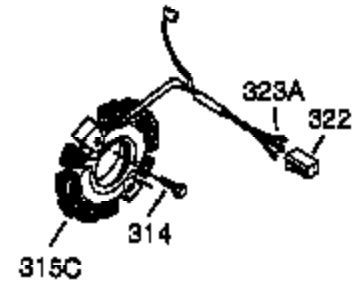

Ref #	Part Number	Qty	Description
72A	28534	1	Oil Drain Plug
92	650880	1	Lock Washer
93	650881	1	Flywheel Nut
130C	650727	2	Screw, 5/16-18 x 1-3/4"
285	35985B	1	Starter Cup
287	29752	4	Nut & Lock Washer, 1/4-28
314	650873	1	Screw, 1/4-20 x 3/4"
322	610823	1	Connector Body
323	610822	1	Terminal
355	590574	1	Starter Handle
370I	37119	1	Warning Decal
390	590749	1	Rewind Starter (Note: This engine could have been built with 590733 starter.)