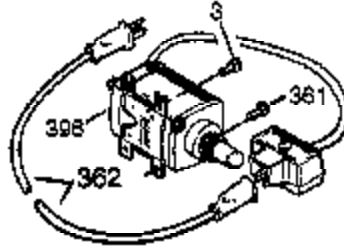

OPTIONAL 110-120 VOLT
STARTER MOTOR KIT