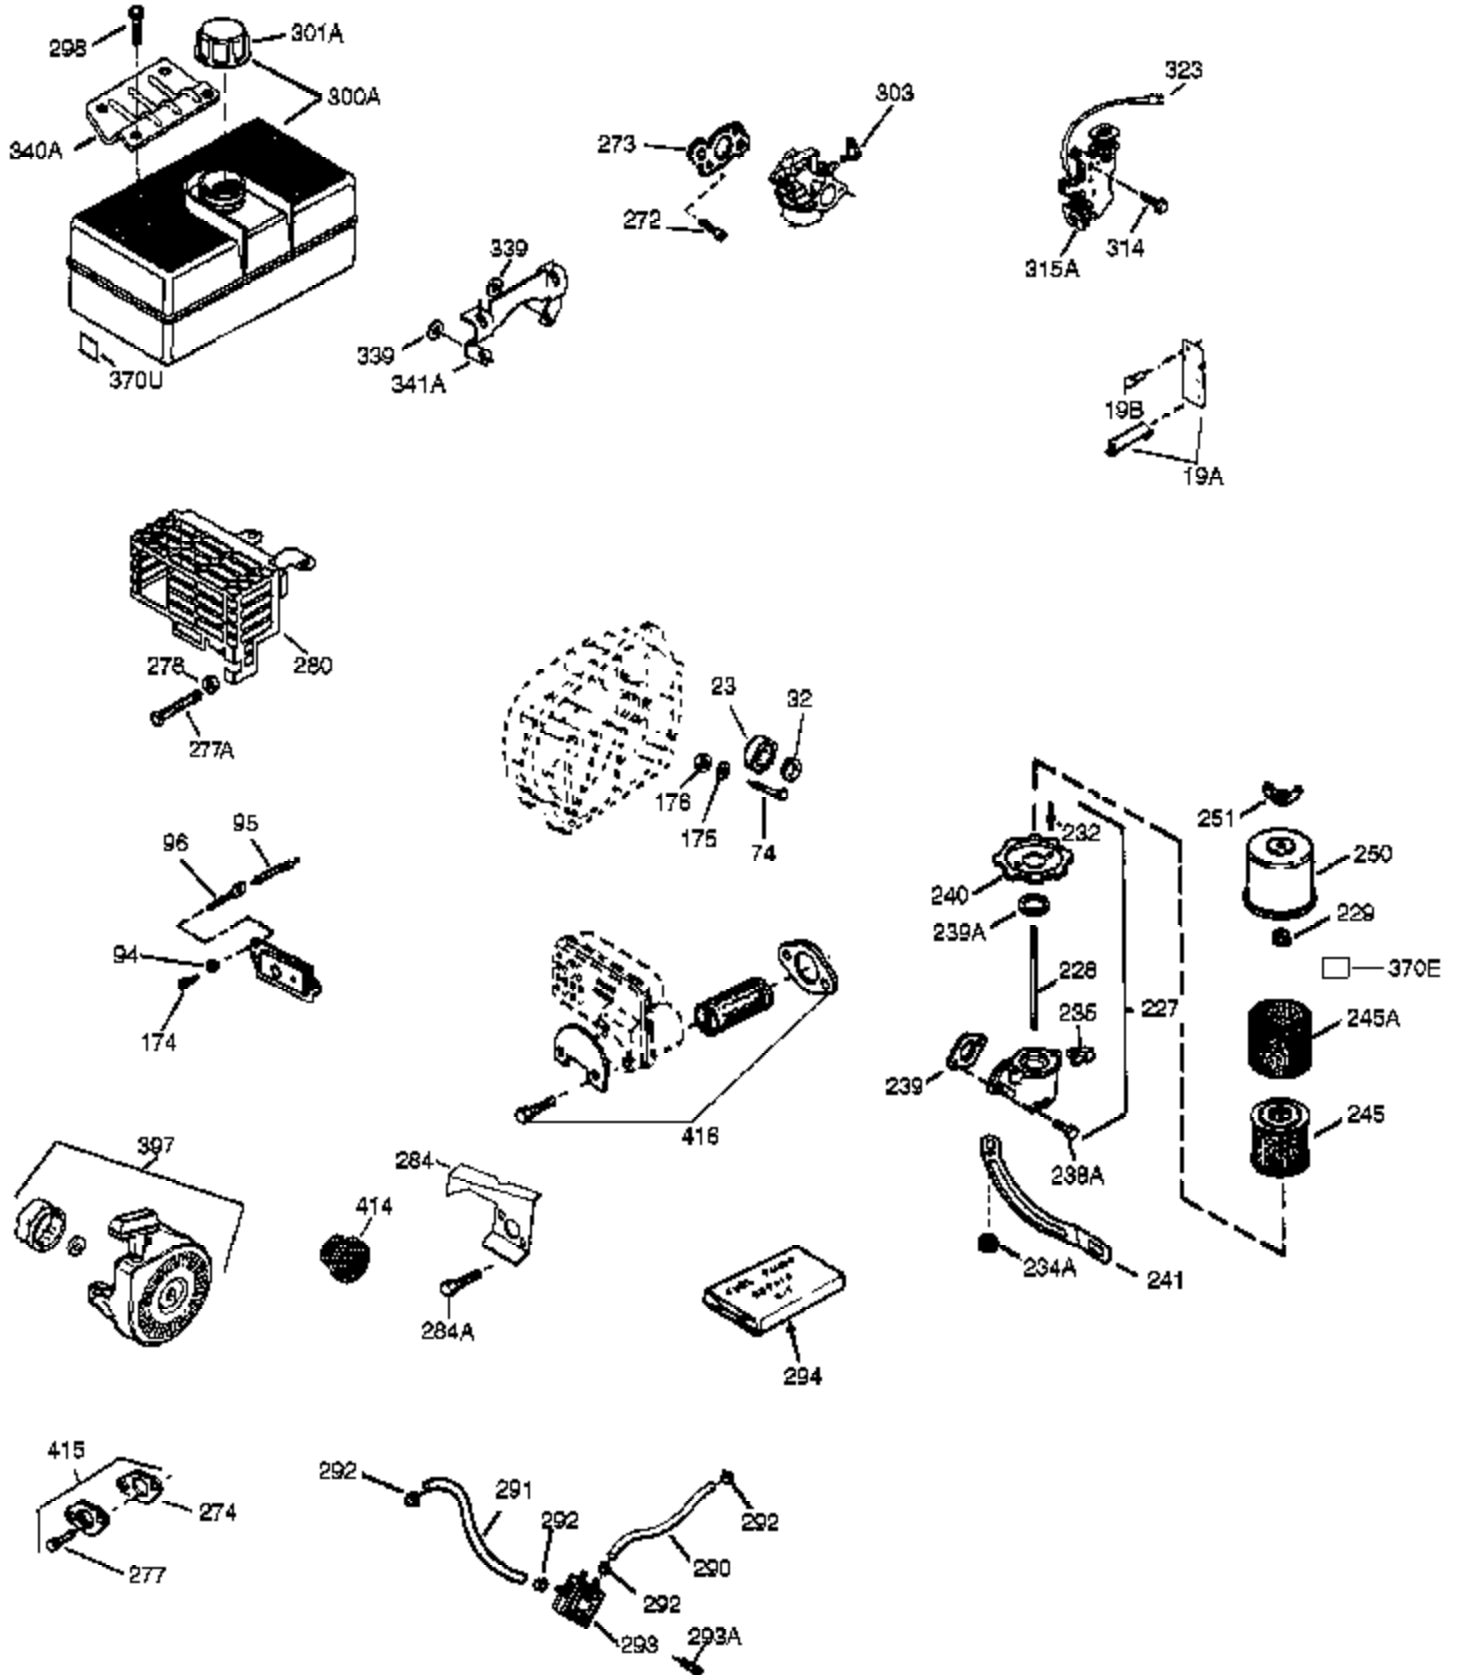

Ref #	Part Number	Qty	Description
130C	650727	2	Screw, 5/16-18 x 1-25/32"
174	650128	2	Screw, 10-24 x 1/2"
277	651002	2	Screw, 5/16-18 x 4-3/16"
278	650147	2	Washer
279A	650979	2	Lock Washer
279B	650980	2	Screw, 10-16 x 47/64"
280	36294	1	Heat Shield
290	30705	1	Fuel Line
291	29774	1	Fuel Line
292	26460	4	Fuel Line Clamp
298	650665	2	Screw, 1/4-15 x 3/4"
314	650873	1	Screw, 1/4-20 x 3/4"
323	611118	1	Terminal
370I	37119	1	Warning Decal