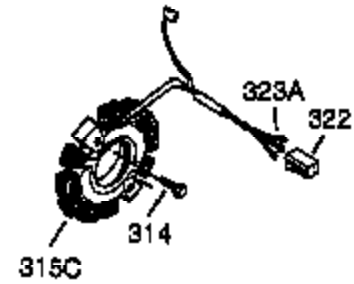

Ref #	Part Number	Qty	Description
72A	28534	1	Oil Drain Plug
92	650880	1	Lock Washer
93	650881	1	Flywheel Nut
278	650147	2	Washer
279A	650979	2	Lock Washer
279	650980	2	Screw, 10-16 x 47/64"
280	36294	1	Heat Shield (Incl. 278, 279 & 279A)
285	35985B	1	Starter Cup
287	29752	4	Nut & Lock Washer, 1/4-28
314	650873	2	Screw, 1/4-20 x 3/4"
322	610823	1	Connector
323	610822	1	Terminal
355	590574	1	Starter Handle
370I	37119	1	Warning Decal
390	590749	1	Rewind Starter (Note: This engine could have been built with 590733 starter.)