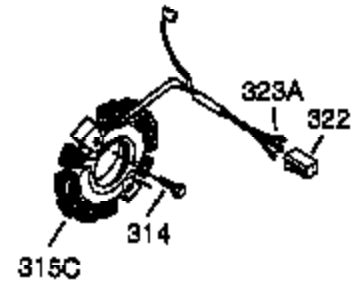

Ref #	Part Number	Qty	Description
72A	28534	1	Oil Drain Plug
92	650880	1	Lock Washer
93	650881	1	Flywheel Nut
130C	650694A	3	Screw, 5/16-18 x 2"
278	650147	2	Washer
279	650980	2	Screw, 10-16 x 47/64"
279A	650979	2	Lock Washer
280	36294	1	Heat Shield (Incl. 279,279A & 278)
285	35985B	1	Starter Cup
287	29752	4	Nut & Lock Washer, 1/4-28
314	650873	1	Screw, 1/4-20 x 3/4"
323	611118	1	Terminal
355	590574	1	Starter Handle (Mitten Grip)
390	590749	1	Rewind Starter (NOTE: This engine could have been built with 590733 starter.)
421	730226A	1	SAE 5W30 4-Cycle Engine Oil (Quart)