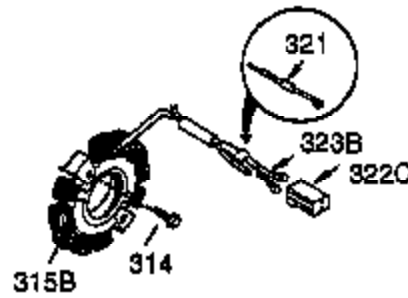

Ref #	Part Number	Qty	Description
72A	28534	1	Oil Drain Plug
92	650880	1	Lock Washer
93	650881	1	Flywheel Nut
130C	650694A	3	Screw, 5/16-18 x 2"
278	650147	2	Washer
279	650980	2	Screw, 10-16 x 47/64"
279A	650979	2	Lock Washer
280	36294	1	Heat Shield (Incl. 279,279A & 278)
285	35985B	1	Starter Cup
287	29752	4	Nut & Lock Washer, 1/4-28
314	650873	1	Screw, 1/4-20 x 3/4"
323	611118	1	Terminal
355	590574	1	Starter Handle (Mitten Grip)
390	590749	1	Rewind Starter (NOTE: This engine could have been built with 590733 starter.)
421	730226A	1	SAE 5W30 4-Cycle Engine Oil (Quart)