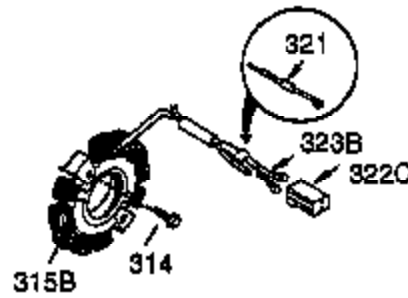

Ref #	Part Number	Qty	Description
5	30969	1	Extension Cap
92	650880	1	Lock Washer
93	650881	1	Flywheel Nut
130C	650727	2	Screw, 5/16-18 x 1-25/32"
285	35985B	1	Starter Cup
287	29752	4	Nut & Lock Washer, 1/4-28
314	650873	2	Screw, 1/4-20 x 3/4"
321	611161	1	Diode
322	611142	1	Connector Body
323	611118	2	Terminal
355	590574	1	Starter Handle (Mitten Grip)
370I	37119	1	Warning Decal
390	590749	1	Rewind Starter (NOTE: This engine could have been built with 590733 starter.)