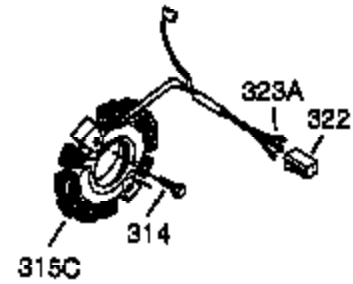

Ref #	Part Number	Qty	Description
5	30969	1	Extension Cap
92	650880	1	Lock Washer
93	650881	1	Flywheel Nut
130C	650727	2	Screw, 5/16-18 x 1-25/32"
285	35985B	1	Starter Cup
287	29752	4	Nut & Lock Washer, 1/4-28
314	650873	2	Screw, 1/4-20 x 3/4"
321	611161	1	Diode
322	611142	1	Connector Body
323	611118	2	Terminal
355	590574	1	Starter Handle (Mitten Grip)
370I	37119	1	Warning Decal
390	590749	1	Rewind Starter (NOTE: This engine could have been built with 590733 starter.)