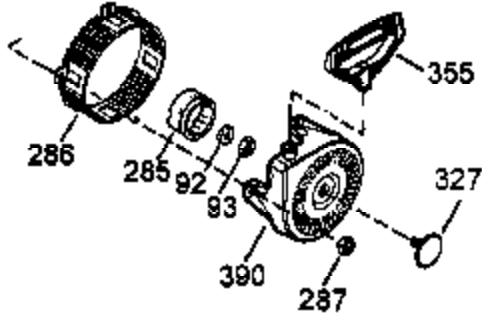

Ref #	Part Number	Qty	Description
5	30969	1	Extension Cap
92	650880	1	Lock Washer
93	650881	1	Flywheel Nut
130C	650727	2	Screw, 5/16-18 x 1-25/32"
285	35985B	1	Starter Cup
287	29752	4	Nut & Lock Washer, 1/4-28
314	650873	2	Screw, 1/4-20 x 3/4"
321	611161	1	Diode
322	611142	1	Connector Body
323	611118	2	Terminal
355	590574	1	Starter Handle (Mitten Grip)
370I	37119	1	Warning Decal
390	590749	1	Rewind Starter (NOTE: This engine could have been built with 590733 starter.)