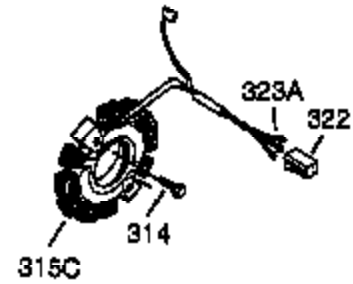

Ref #	Part Number	Qty	Description
291	30705	1	Fuel Line
292	26460	2	Fuel Line Clamp
298	650665	2	Screw, 1/4-15 x 3/4"
300	34156A	1	Fuel Tank (Incl. 292 & 301)
301	35355	1	Fuel Cap
305	35554	1	Oil Fill Tube
307	35499	1	"O" Ring
308	35540	1	Fill Tube Clip
310	36205	1	Dipstick
315	611104	1	Alternator Coil (3/5 Split)(Incl. 321 - 323)
323	611118	2	Terminal
325	29443	1	Wire Clip
328	35062	2	Key Switch (Push-In)
329	610973	1	Terminal
335	35057A	1	Carburetor Cover
336	650765	1	Screw, 10-32 x 1/2"
338	28942	2	Screw, 10-32 x 3/8"
340	34154	1	Fuel Tank Bracket
341	34155	1	Fuel Tank Bracket
342	650561	1	Screw, 1/4-20 x 5/8"
343A	651060	1	Screw, 10-32 x 23/64"
343	35079	1	Key Switch Bracket
350	570682A	1	Primer Ass'y.
351	32180C	1	Primer Line
355	590574	1	Starter Handle (Mitten Grip)
364	33377	1	Carburetor Cover Bracket
365	650767	2	Screw, 8-32 x 27/64"
370K	36695	1	Starter Decal
370C	36501	1	Primer Decal
370D	36534	1	Instruction Decal
370G	35077	1	Instruction Decal
370I	37119	1	Warning Decal
380	640054	1	Carburetor (Incl. 184)
390	590749	1	Rewind Starter (NOTE: This engine could have been built with 590733 starter.)
396	33329E	1	Electric Starter Motor (Optional)
400	36452B	1	* Gasket Set (Incl. items marked PK in notes) Incl. part #'s 27272A (1), 2 27896A (2), 27915A (1), 29673 (1), 33263 (1), 33629 (1), 34698A (1), 3526 2A (1), 35317 (1), 36451 (1), 35967A (1)
420	730226A	1	SAE 5W30 4-Cycle Engine Oil (Quart)