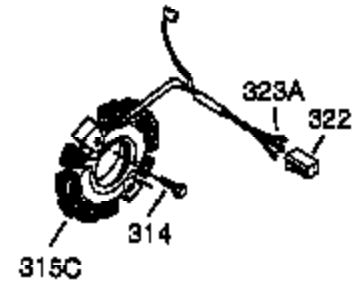

Ref #	Part Number	Qty	Description
5	30969	1	Extension Cap
92	650880	1	Lock Washer
93	650881	1	Flywheel Nut
130C	650727	2	Screw, 5/16-18 x 1-3/4"
285	35985B	1	Starter Cup
287	29752	4	Nut & Lock Washer, 1/4-28
314	650873	1	Screw, 1/4-20 x 3/4"
323	611118	1	Terminal
355	590574	1	Starter Handle (Mitten Grip)
370I	37119	1	Warning Decal
390	590749	1	Rewind Starter (NOTE: This engine could have been built with 590733 starter.)