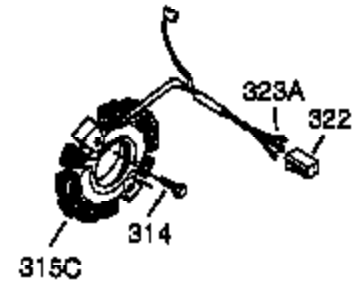

Ref #	Part Number	Qty	Description
5	30969	1	Extension Cap
92	650880	1	Lock Washer
93	650881	1	Flywheel Nut
130C	650727	2	Screw, 5/16-18 x 1-25/32"
285	35985B	1	Starter Cup
287	29752	4	Nut & Lock Washer, 1/4-28
314	650873	1	Screw, 1/4-20 x 3/4"
323	611118	1	Terminal
355	590574	1	Starter Handle (Mitten Grip)
370I	37119	1	Warning Decal
390	590749	1	Rewind Starter (NOTE: This engine could have been built with 590733 starter.)