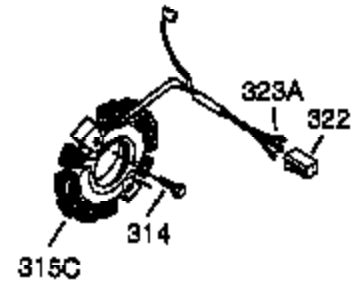

Ref #	Part Number	Qty	Description
5	30969	1	Extension Cap
92	650880	1	Lock Washer
93	650881	1	Flywheel Nut
130C	650727	2	Screw, 5/16-18 x 1-3/4"
285	35985B	1	Starter Cup
287	29752	4	Nut & Lock Washer, 1/4-28
314	650873	1	Screw, 1/4-20 x 3/4"
323	611118	1	Terminal
355	590574	1	Starter Handle (Mitten Grip)
370I	37119	1	Warning Decal
390	590749	1	Rewind Starter (NOTE: This engine could have been built with 590733 starter.)