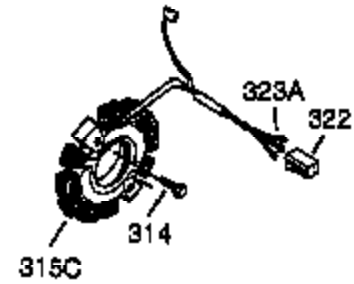

Ref #	Part Number	Qty	Description
5	30969	1	Extension Cap
92	650880	1	Lock Washer
93	650881	1	Flywheel Nut
130C	650727	2	Screw, 5/16-18 x 1-3/4"
285	35985B	1	Starter Cup
287	29752	4	Nut & Lock Washer, 1/4-28
314	650873	1	Screw, 1/4-20 x 3/4"
323	611118	1	Terminal
355	590574	1	Starter Handle (Mitten Grip)
370I	34414	1	Warning Decal
390	590733	1	Rewind Starter (NOTE: This engine could have been built with 590749 starter.)