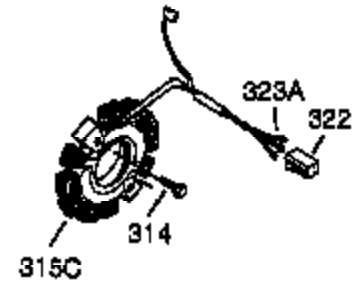

Ref #	Part Number	Qty	Description
5	30969	1	Extension Cap
92	650880	1	Lock Washer
93	650881	1	Flywheel Nut
130C	650727	2	Screw, 5/16-18 x 1-3/4"
285	35985B	1	Starter Cup
287	29752	4	Nut & Lock Washer, 1/4-28
314	650873	1	Screw, 1/4-20 x 3/4"
323	611118	1	Terminal
355	590574	1	Starter Handle (Mitten Grip)
370I	34414	1	Warning Decal
390	590733	1	Rewind Starter (NOTE: This engine could have been built with 590749 starter.)