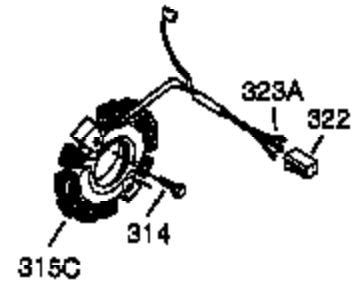

Ref #	Part Number	Qty	Description
5	30969	1	Extension Cap
62	650760	1	Screw, 8-32 x 3/8"
63	28545	1	Grommet
92	650880	1	Washer Flywheel
93	650881	1	Flywheel Nut
129	650727	2	Screw, 5/16-18 x 1-3/4"
131A	650713	2	Screw, 5/16-18 x 5/8"
131	650694A	3	Screw, 5/16-18 x 2"
285	35985B	1	Starter Cup
287	29752	4	Nut & Lock Washer, 1/4-28
314	650873	1	Screw, 1/4-20 x 3/4"
323	611118	1	Terminal
327	35392	1	Starter Plug
355	590574	1	Starter Handle
370I	35878	1	Warning Decal
390	590733	1	Starter Recoil