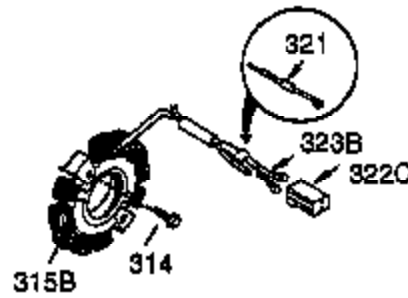

Ref #	Part Number	Qty	Description
5	30969	1	Extension Cap
62	650760	1	Screw, 8-32 x 3/8"
63	28545	1	Grommet
92	650880	1	Washer Flywheel
93	650881	1	Flywheel Nut
129	650727	2	Screw, 5/16-18 x 1-3/4"
131A	650713	2	Screw, 5/16-18 x 5/8"
131	650694A	3	Screw, 5/16-18 x 2"
285	35985B	1	Starter Cup
287	29752	4	Nut & Lock Washer, 1/4-28
314	650873	1	Screw, 1/4-20 x 3/4"
323	611118	1	Terminal
327	35392	1	Starter Plug
355	590574	1	Starter Handle
370I	35878	1	Warning Decal
390	590733	1	Starter Recoil