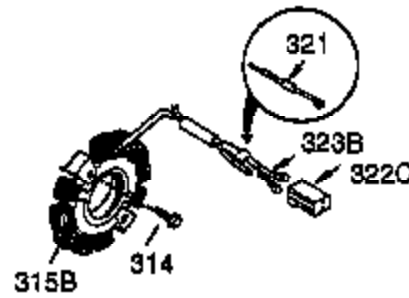

Ref #	Part Number	Qty	Description
5	30969	1	Extension Cap
62	650760	1	Screw, 8-32 x 3/8"
63	28545	1	Grommet
92	650880	1	Washer Flywheel
93	650881	1	Flywheel Nut
129	650727	2	Screw, 5/16-18 x 1-3/4"
131A	650713	2	Screw, 5/16-18 x 5/8"
131	650694A	3	Screw, 5/16-18 x 2"
285	35985B	1	Starter Cup
287	29752	4	Nut & Lock Washer, 1/4-28
314	650873	1	Screw, 1/4-20 x 3/4"
323	611118	1	Terminal
327	35392	1	Starter Plug
355	590574	1	Starter Handle
390	590733	1	Starter Recoil