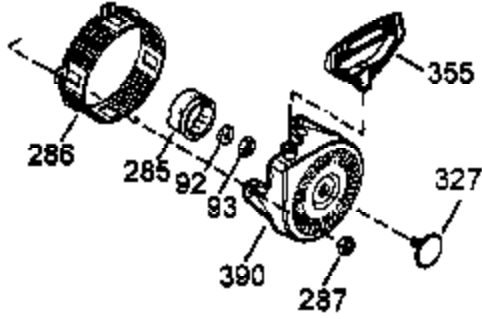

Ref #	Part Number	Qty	Description
5	30969	1	Extension Cap
62	650760	1	Screw, 8-32 x 3/8"
63	28545	1	Grommet
92	650880	1	Washer Flywheel
93	650881	1	Flywheel Nut
129	650727	2	Screw, 5/16-18 x 1-3/4"
131A	650713	2	Screw, 5/16-18 x 5/8"
131	650694A	3	Screw, 5/16-18 x 2"
285	35985B	1	Starter Cup
287	29752	4	Nut & Lock Washer, 1/4-28
314	650873	1	Screw, 1/4-20 x 3/4"
323	611118	1	Terminal
327	35392	1	Starter Plug
355	590574	1	Starter Handle
390	590733	1	Starter Recoil