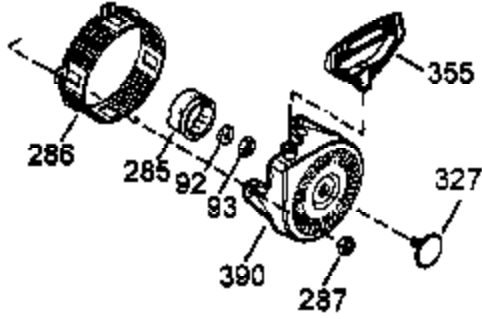

Ref #	Part Number	Qty	Description
5	30969	1	Extension Cap
62	650760	1	Screw, 8-32 x 3/8"
63	28545	1	Grommet
92	650880	1	Washer Flywheel
93	650881	1	Flywheel Nut
130C	650694A	3	Screw, 5/16-18 x 2"
285	35985B	1	Starter Cup
287	29752	4	Nut & Lock Washer, 1/4-28
314	650873	1	Screw, 1/4-20 x 3/4"
323	611118	1	Terminal
355	590574	1	Handle Mitten Grip
390	590733	1	Recoil Starter