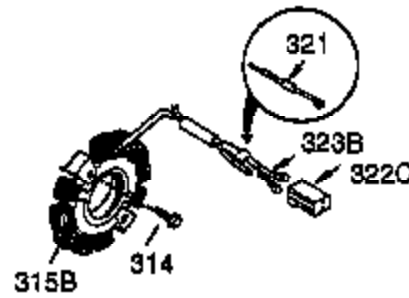

Ref #	Part Number	Qty	Description
5	30969	1	Extension Cap
62	650760	1	Screw, 8-32 x 3/8"
63	28545	1	Grommet
92	650880	1	Washer Flywheel
93	650881	1	Flywheel Nut
130C	650694A	3	Screw, 5/16-18 x 2"
285	35985B	1	Starter Cup
287	29752	4	Nut & Lock Washer, 1/4-28
314	650873	1	Screw, 1/4-20 x 3/4"
323	611118	1	Terminal
355	590574	1	Handle Mitten Grip
390	590733	1	Recoil Starter