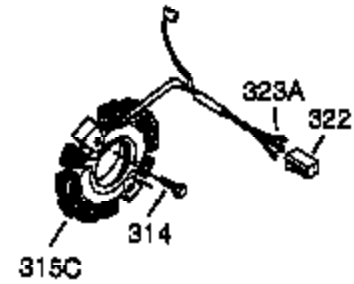

Ref #	Part Number	Qty	Description
5	30969	1	Extension Cap
62	650760	1	Screw, 8-32 x 3/8"
63	28545	1	Grommet
92	650880	1	Washer Flywheel
93	650881	1	Flywheel Nut
130C	650694A	3	Screw, 5/16-18 x 2"
285	35985B	1	Starter Cup
287	29752	4	Nut & Lock Washer, 1/4-28
314	650873	1	Screw, 1/4-20 x 3/4"
323	611118	1	Terminal
355	590574	1	Handle Mitten Grip
390	590733	1	Recoil Starter