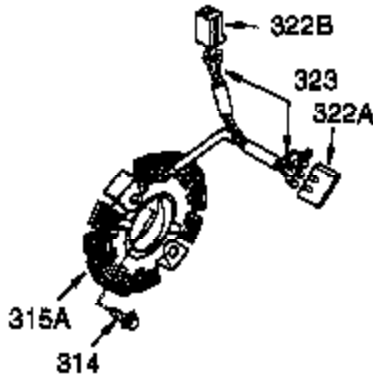

Ref #	Part Number	Qty	Description
5	30969	1	Extension Cap
62	650760	1	Screw, 8-32 x 3/8"
63	28545	1	Grommet
92	650880	1	Washer Flywheel
93	650881	1	Flywheel Nut
130C	650694A	3	Screw, 5/16-18 x 2"
285	35985B	1	Starter Cup
287	29752	4	Nut & Lock Washer, 1/4-28
314	650873	1	Screw, 1/4-20 x 3/4"
323	611118	1	Terminal
355	590574	1	Handle Mitten Grip
390	590733	1	Recoil Starter